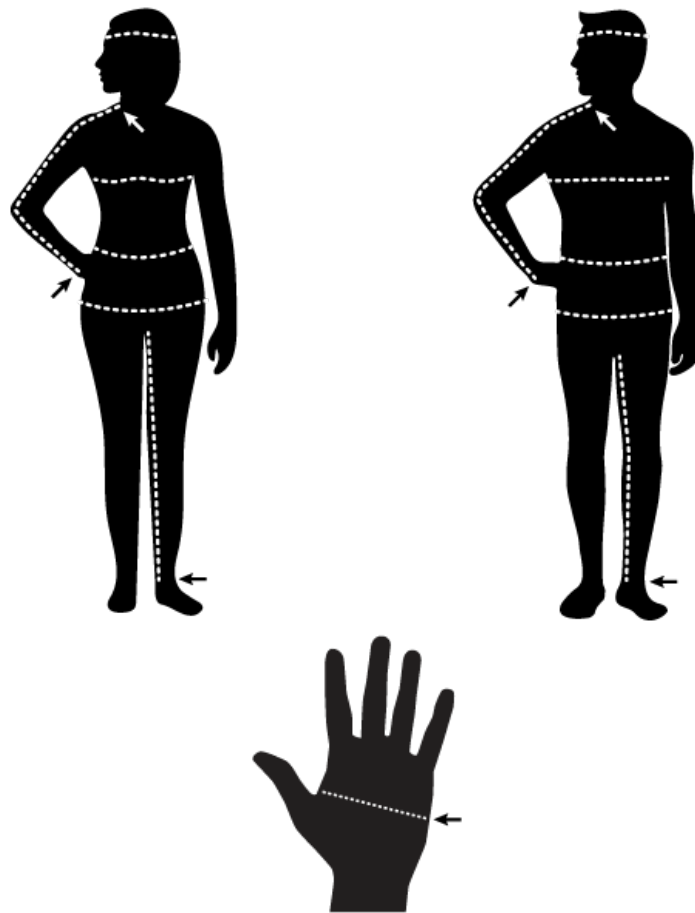

# SIZE CHART

## How to Measure

- HEAD:** Measure circumference of head just above top of ears, and 1 inch (2.54 cm) above eyebrows.
- SLEEVE:** With your arm fully extended, measure from the center back of neck at spine to the wrist bone.
- CHEST:** Measure under arms around the fullest part of the chest. Be sure to keep tape level across back and comfortably loose.
- WAIST:** Measure around natural waist with a loose tape.
- HIP & SEAT:** Place the measuring tape around the body at the fullest part of the lower hip, feet together.
- INSEAM:** Without shoes; measure on inside of leg from groin to the floor.
- HAND:** Measure circumference around your dominate palm at the widest point.

SIZE - ALPHA	XS	SM	MD	LG	XL	2XL
CHEST	29-31	32-34	35-38	39-42	43-46	47-50
WAIST	23-25	26-28	29-32	33-36	37-40	41-44
HIP	32-34	35-37	38-41	42-45	46-49	50-53
SLEEVE	29	29	30	31	31	31
INSEAM - SHORT	27	27	28	29	29	29
INSEAM - REGULAR	29	29	30	31	31	31
INSEAM - TALL	32	32	33	34	34	34

## GLOVE SIZING

		SM	MD	LG	XL	2XL	3XL
MEN'S GLOVES	in.	7.5 - 8	8.5 - 9	9 - 9.5	10 - 10.5	10.5 - 11.5	11.5 - 12
	cm	19 - 21	21 - 23	23 - 25	25 - 27	27 - 29	29 - 31
WOMEN'S GLOVES	in.	5 - 5.5	6 - 6.5	7	7.5 - 8	8.5 - 9	
	cm	13 - 14	15 - 16	17 - 18	19 - 21	21 - 23	