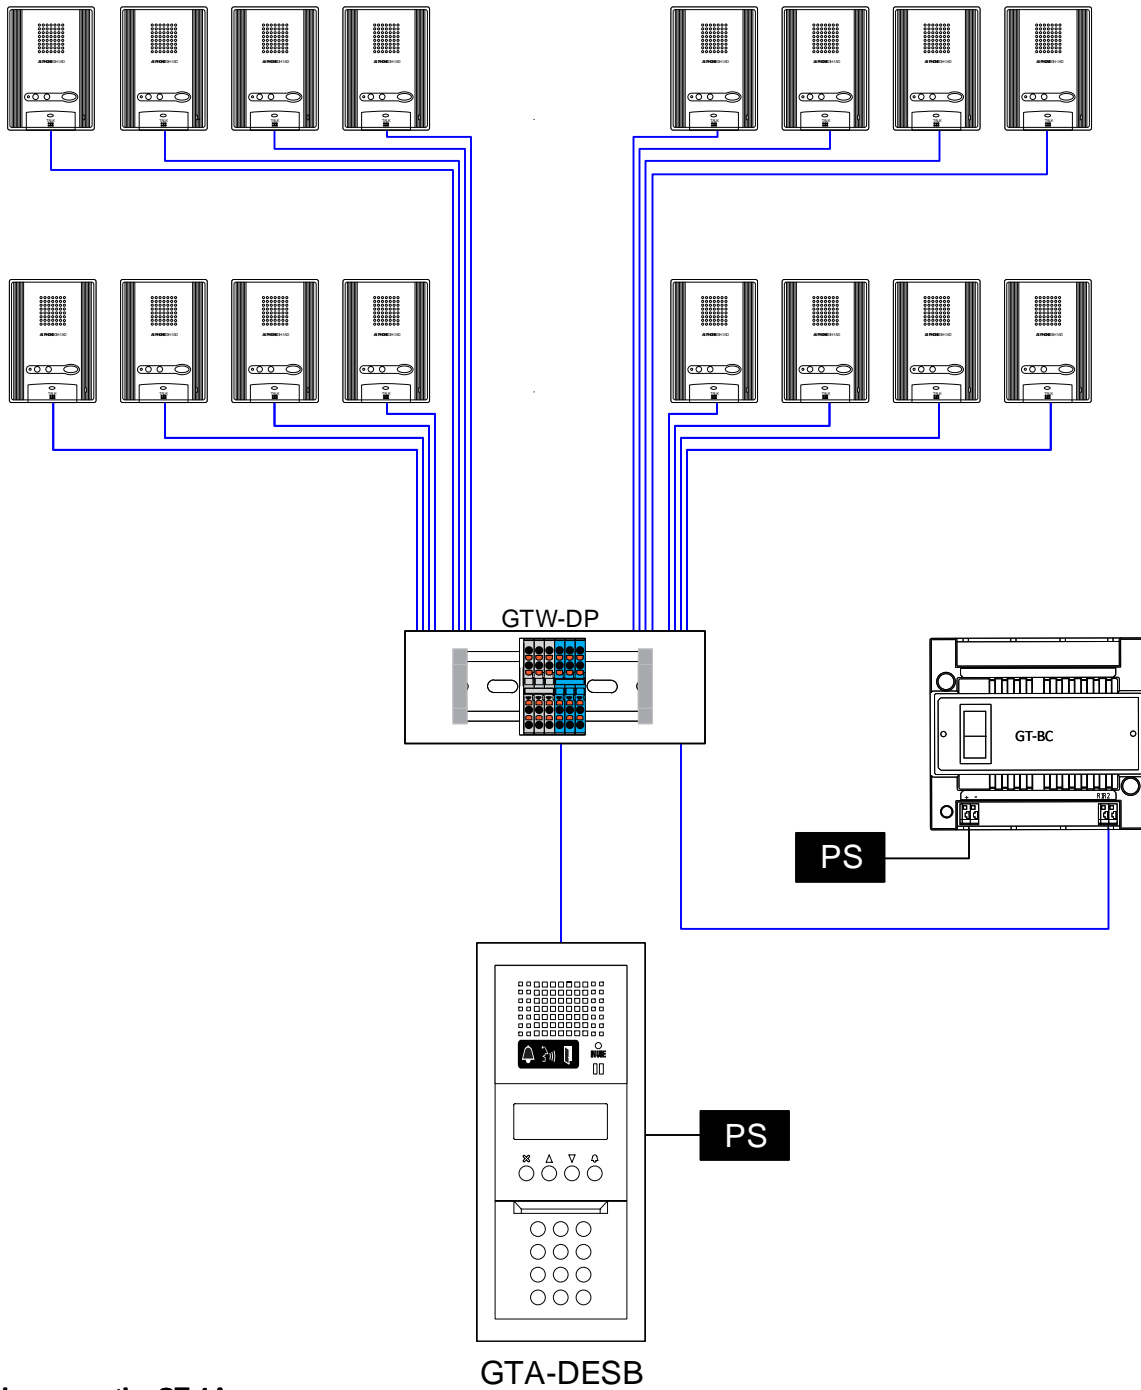

BLOCK DIAGRAM

GTA-DES Standard Audio System (Homerun) 1 Entry, 16 tenants

NOTES:
Tenant stations shown are the GT-1A.

— = R1,R2 (audio trunk line)
Aiphone wire # 872002
Max. cumulative distance = 8200 feet

PS PS-2420UL 24V DC power supply