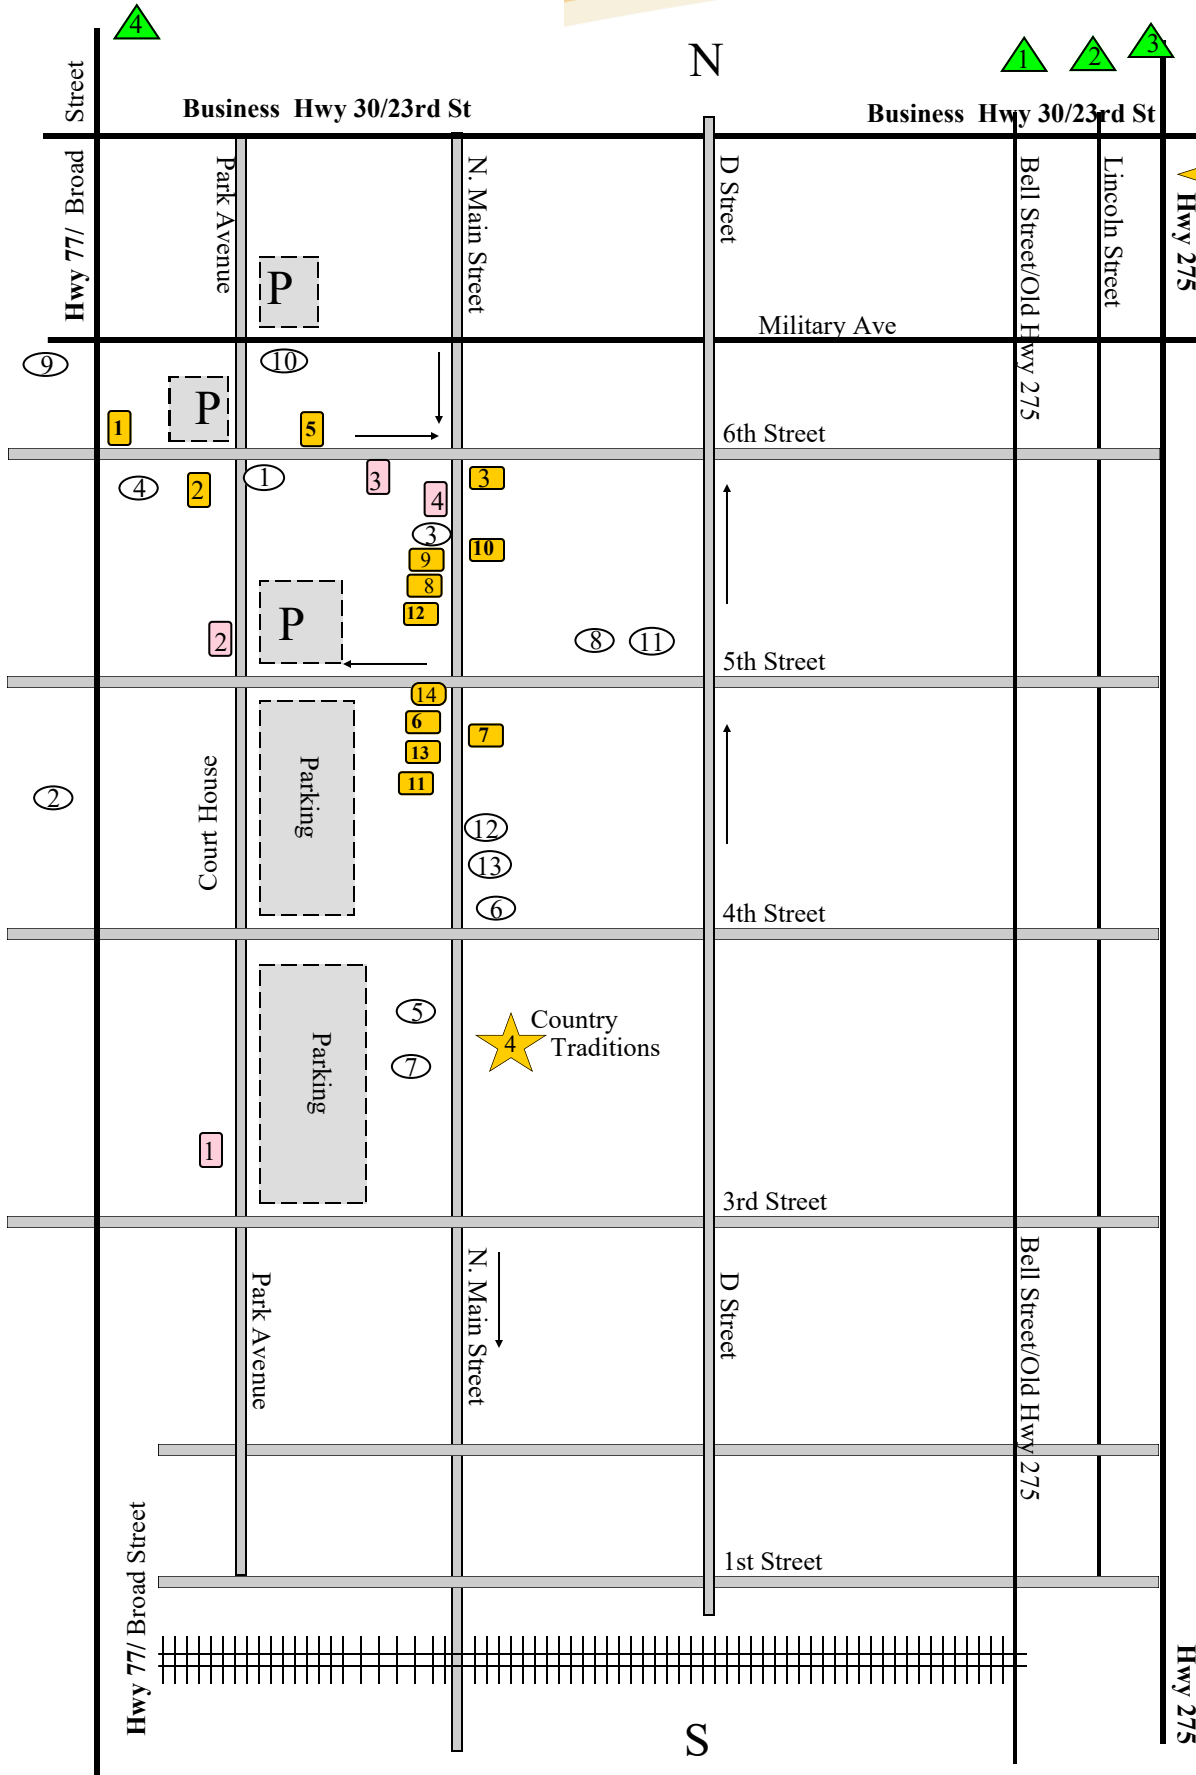

**Shop Historical Downtown, Fremont**

Walking Map "Provided" By:  
Country Traditions

**Enjoy your Visit!**

# Country Traditions

330 N. Main St

Fremont, Nebraska 68025

402-721-7752

Monday-Friday 10-5:30 Thursday 10-6 Saturday 10-5

**Downtown, Fremont**

-  **Retail "Favorites"**
1. Art Association/ Galley 92 West
  2. Big B's/Busy B's
  3. Buck's Shoes
  4. Country Traditions
  5. Fia & Bella Homeware
  6. Krasne's Furniture
  7. Krasne's Furniture
  8. Lou's Sporting Goods
  9. MainStreet/CVB
  10. Michael's Jewelry
  11. Nancy's Boutique/
  12. Sampster's
  13. Wise Old Owl
  14. Cornerline
-  **Antique Shops**
1. Junktion Flea Market
  2. Park Avenue Antiques
  3. Charmed Market
  4. Yankee Peddler
-  **Food & Fine Dining**
1. Milady Coffee House
  2. Bella's Cafe
  3. Blue Bottle Coffee
  4. Subway
  5. Irv's Deli & More
  6. J's Steak House
  7. LA Fire Proof Door Co
  8. Martini's Restaurant
  9. Zestos
  10. Runza
  11. Thai by Thai
  12. Polymath
  13. Sassafras Bakery
-  **Hotels**
1. Fairfield Inn
  2. Holiday Inn Express
  3. Baymont Inn
  4. Rodeway Inn