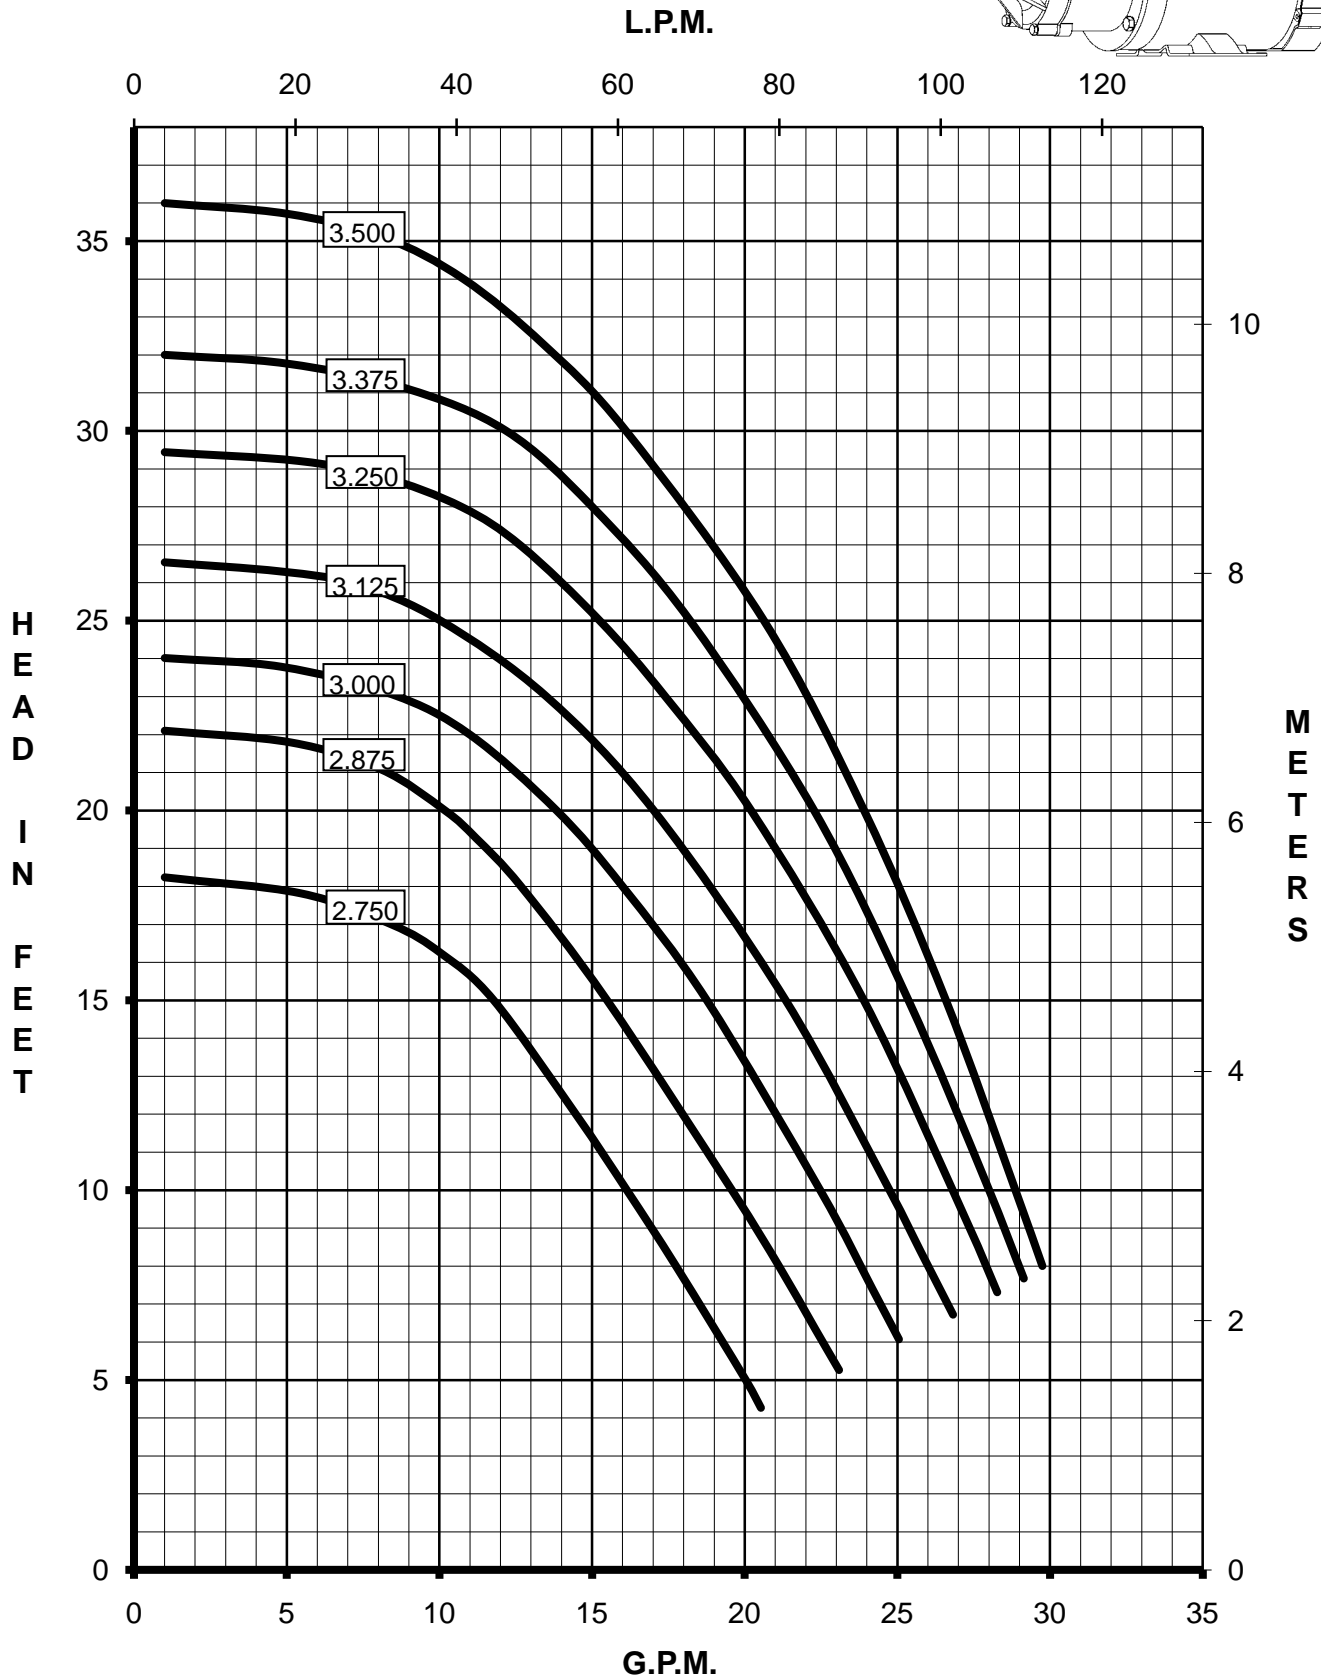

MARCH PUMPS

TE-6T-MD, TE-6K-MD 1PH, 3PH 50HZ

MARCH PUMPS

TE-6T-MD, TE-6K-MD
FULL SIZE IMPELLER 3.500 DIA.
1PH, 3PH 50HZ

L.P.M.

MARCH PUMPS

TE-6T-MD, TE-6K-MD
TRIM IMPELLER 3.375 DIA.
1PH, 3PH 50HZ

L.P.M.

MARCH PUMPS

TE-6T-MD, TE-6K-MD
TRIM IMPELLER 3.250 DIA.
1PH, 3PH 50HZ
L.P.M.

MARCH PUMPS

TE-6T-MD, TE-6K-MD
TRIM IMPELLER 3.125 DIA.
1PH, 3PH 50HZ
L.P.M.

MARCH PUMPS

TE-6T-MD, TE-6K-MD
TRIM IMPELLER 3.000 DIA.
1PH, 3PH 50HZ
L.P.M.

MARCH PUMPS

TE-6T-MD, TE-6K-MD
TRIM IMPELLER 2.875 DIA.
1PH, 3PH 50HZ
L.P.M.

MARCH PUMPS

TE-6T-MD, TE-6K-MD
TRIM IMPELLER 2.750 DIA.
1PH, 3PH 50HZ
L.P.M.