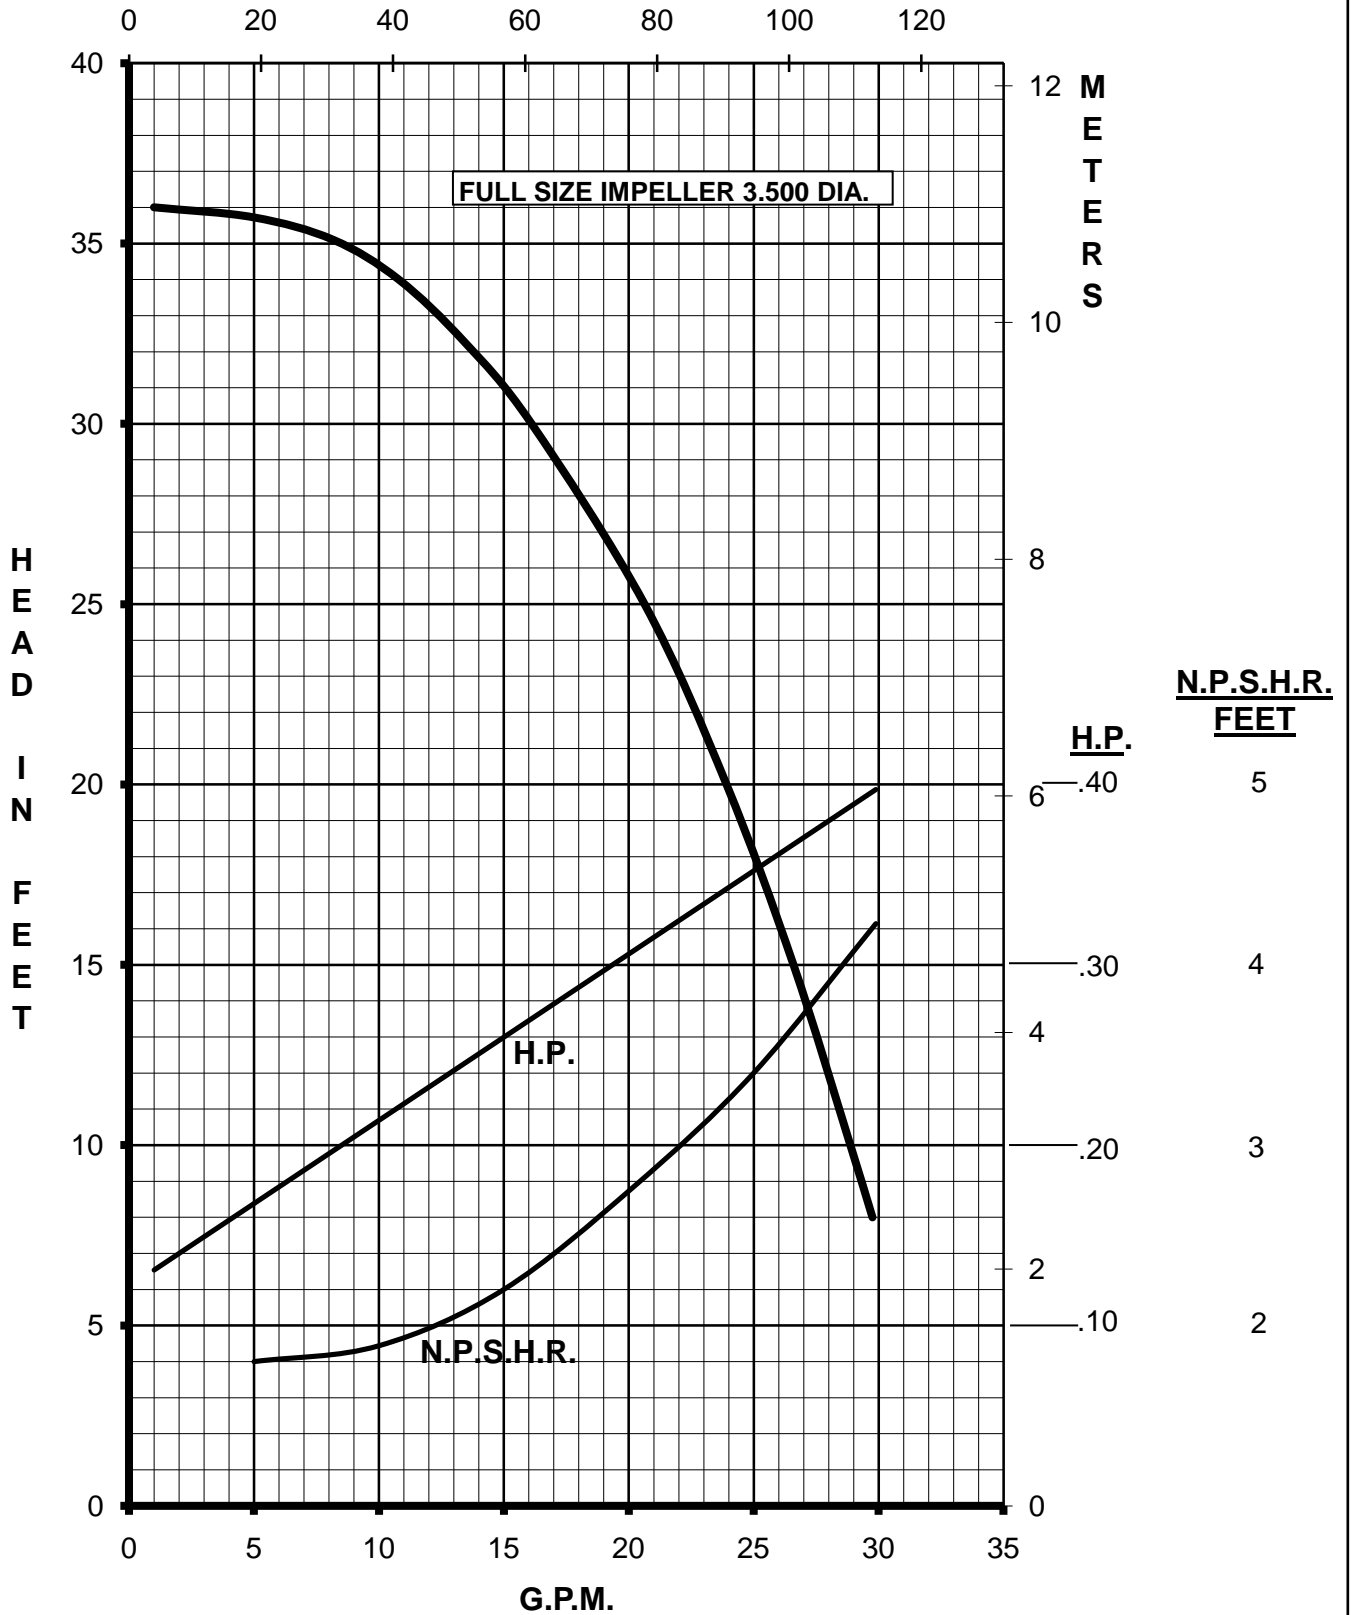

MARCH PUMPS

TE-6T-MD, TE-6K-MD 1PH, 3PH 50HZ

MARCH PUMPS

TE-6T-MD, TE-6K-MD
FULL SIZE IMPELLER 3.500 DIA.
1PH, 3PH 50HZ

L.P.M.

MARCH PUMPS

TE-6T-MD, TE-6K-MD
TRIM IMPELLER 3.375 DIA.
1PH, 3PH 50HZ

L.P.M.

MARCH PUMPS

TE-6T-MD, TE-6K-MD
TRIM IMPELLER 3.250 DIA.
1PH, 3PH 50HZ
L.P.M.

MARCH PUMPS

TE-6T-MD, TE-6K-MD
TRIM IMPELLER 3.125 DIA.
1PH, 3PH 50HZ
L.P.M.

MARCH PUMPS

TE-6T-MD, TE-6K-MD
TRIM IMPELLER 3.000 DIA.
1PH, 3PH 50HZ
L.P.M.

MARCH PUMPS

TE-6T-MD, TE-6K-MD
TRIM IMPELLER 2.875 DIA.
1PH, 3PH 50HZ
L.P.M.

MARCH PUMPS

TE-6T-MD, TE-6K-MD
TRIM IMPELLER 2.750 DIA.
1PH, 3PH 50HZ
L.P.M.