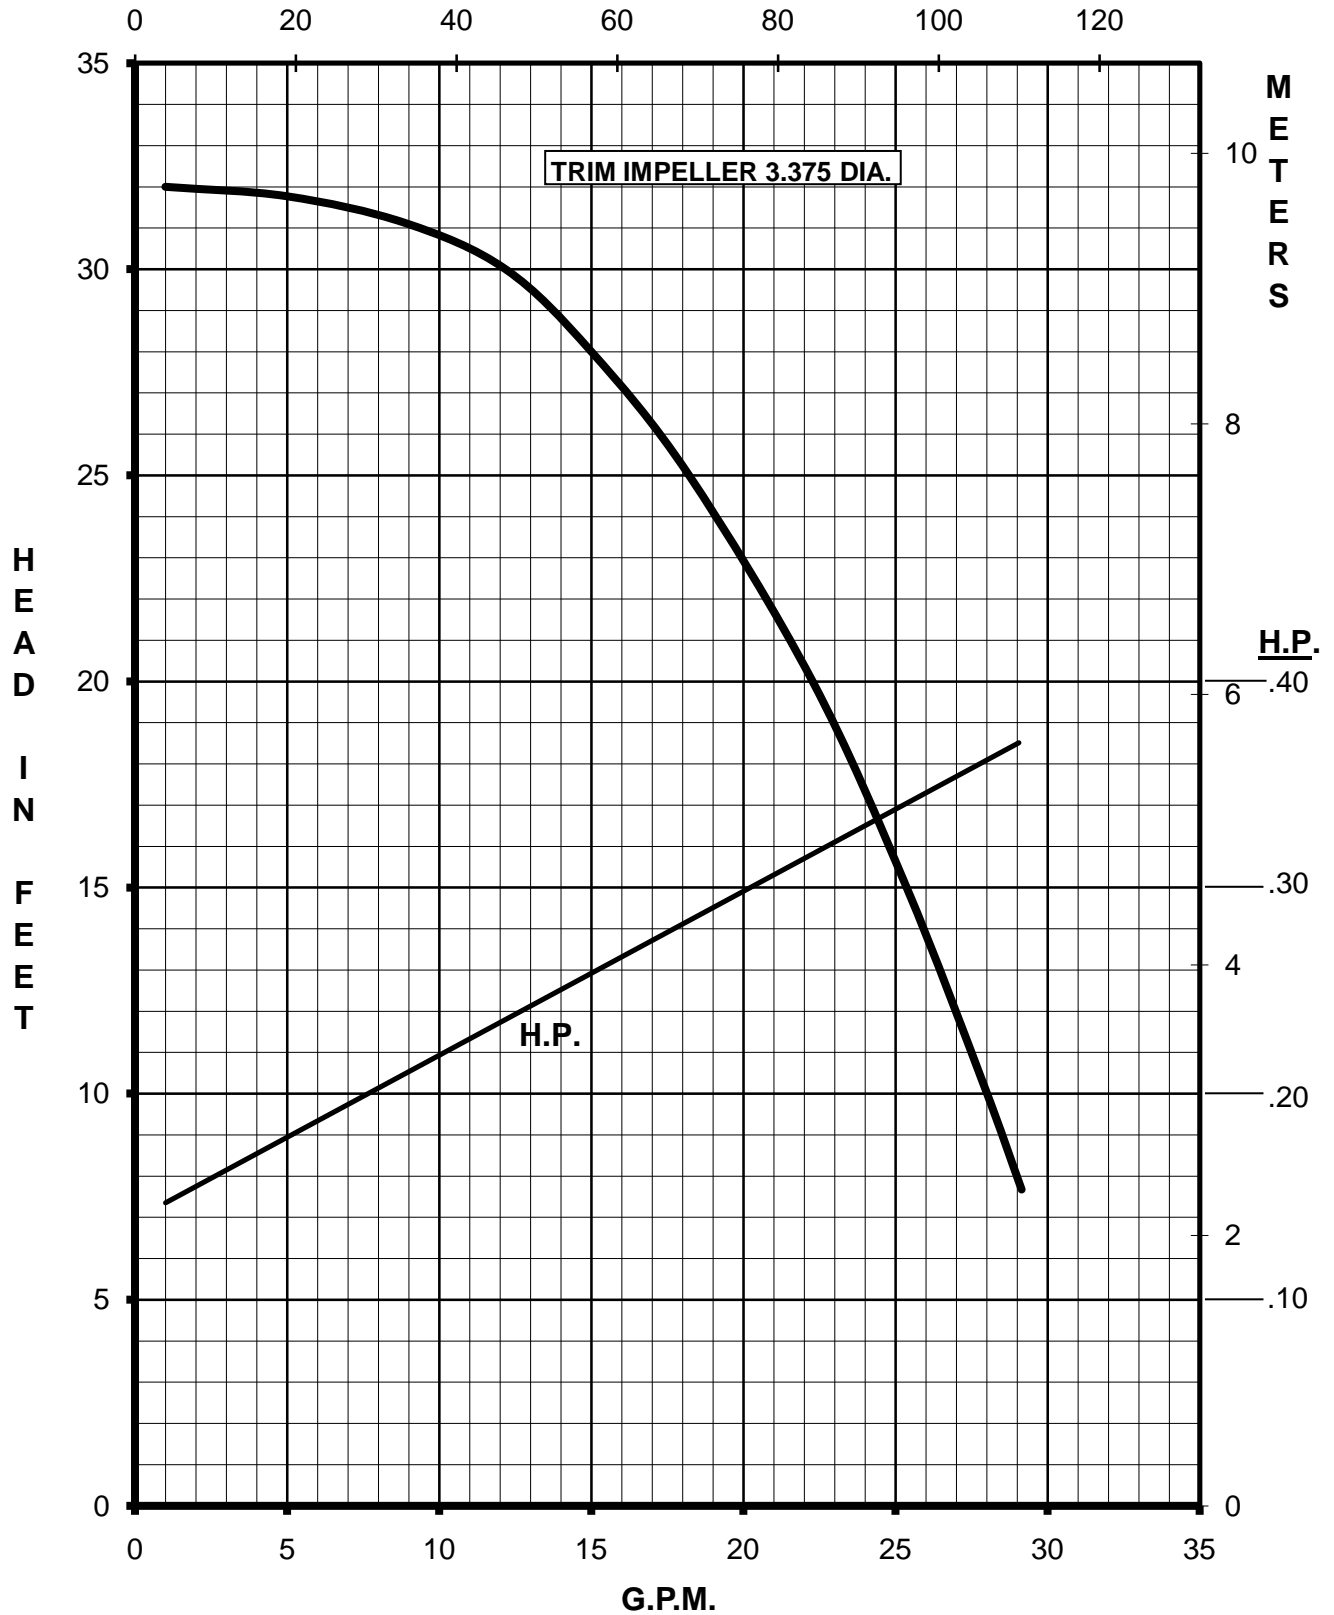

MARCH PUMPS

TE-6T-MD, TE-6K-MD 1PH, 3PH 50HZ

MARCH PUMPS

TE-6T-MD, TE-6K-MD
FULL SIZE IMPELLER 3.500 DIA.
1PH, 3PH 50HZ

L.P.M.

MARCH PUMPS

TE-6T-MD, TE-6K-MD
TRIM IMPELLER 3.375 DIA.
1PH, 3PH 50HZ

L.P.M.

MARCH PUMPS

TE-6T-MD, TE-6K-MD
TRIM IMPELLER 3.250 DIA.
1PH, 3PH 50HZ
L.P.M.

MARCH PUMPS

TE-6T-MD, TE-6K-MD
TRIM IMPELLER 3.125 DIA.
1PH, 3PH 50HZ
L.P.M.

MARCH PUMPS

TE-6T-MD, TE-6K-MD
TRIM IMPELLER 3.000 DIA.
1PH, 3PH 50HZ
L.P.M.

MARCH PUMPS

TE-6T-MD, TE-6K-MD
TRIM IMPELLER 2.875 DIA.
1PH, 3PH 50HZ
L.P.M.

MARCH PUMPS

TE-6T-MD, TE-6K-MD
TRIM IMPELLER 2.750 DIA.
1PH, 3PH 50HZ
L.P.M.