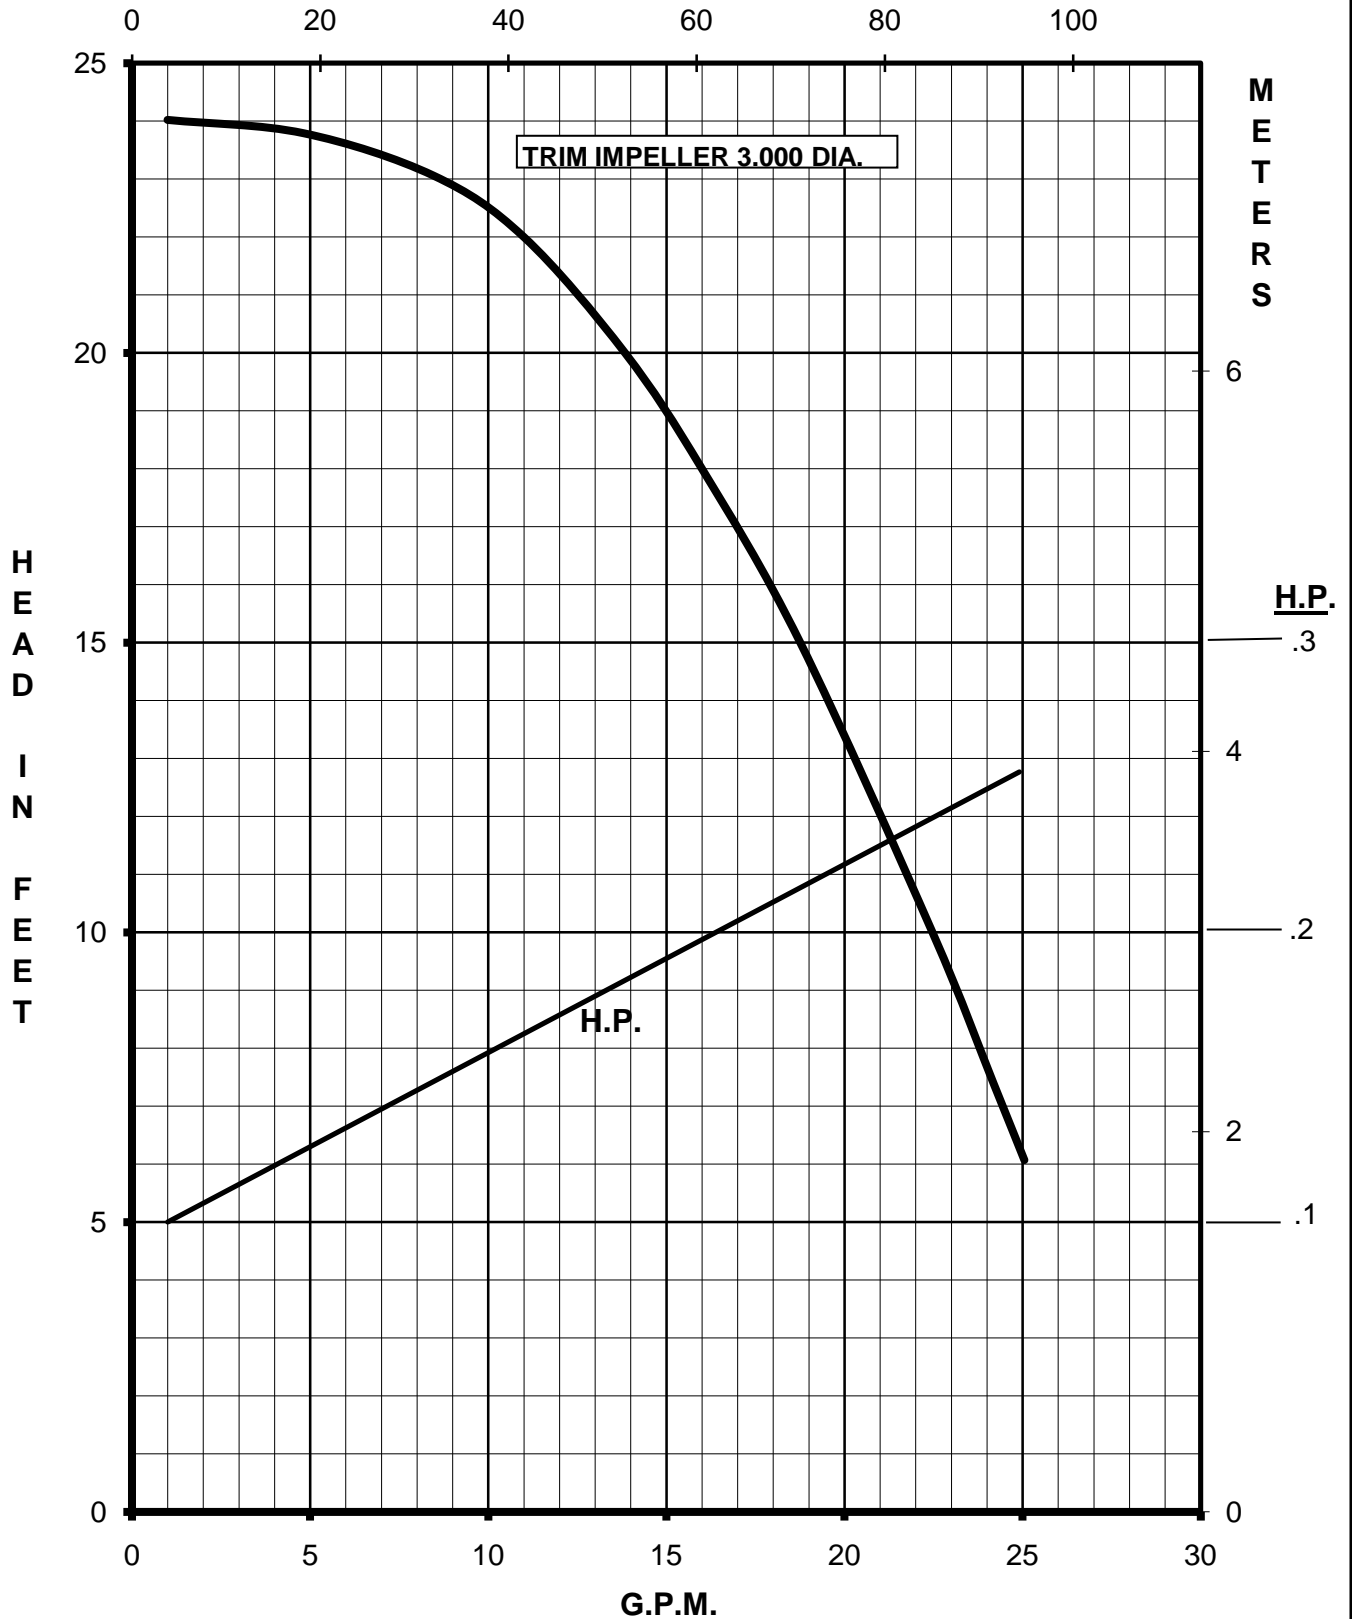

MARCH PUMPS

TE-6T-MD, TE-6K-MD 1PH, 3PH 50HZ

MARCH PUMPS

TE-6T-MD, TE-6K-MD
FULL SIZE IMPELLER 3.500 DIA.
1PH, 3PH 50HZ

L.P.M.

MARCH PUMPS

TE-6T-MD, TE-6K-MD
TRIM IMPELLER 3.375 DIA.
1PH, 3PH 50HZ

L.P.M.

MARCH PUMPS

TE-6T-MD, TE-6K-MD
TRIM IMPELLER 3.250 DIA.
1PH, 3PH 50HZ
L.P.M.

MARCH PUMPS

TE-6T-MD, TE-6K-MD
TRIM IMPELLER 3.125 DIA.
1PH, 3PH 50HZ
L.P.M.

MARCH PUMPS

TE-6T-MD, TE-6K-MD
TRIM IMPELLER 3.000 DIA.
1PH, 3PH 50HZ
L.P.M.

MARCH PUMPS

TE-6T-MD, TE-6K-MD
TRIM IMPELLER 2.875 DIA.
1PH, 3PH 50HZ
L.P.M.

MARCH PUMPS

TE-6T-MD, TE-6K-MD
TRIM IMPELLER 2.750 DIA.
1PH, 3PH 50HZ
L.P.M.