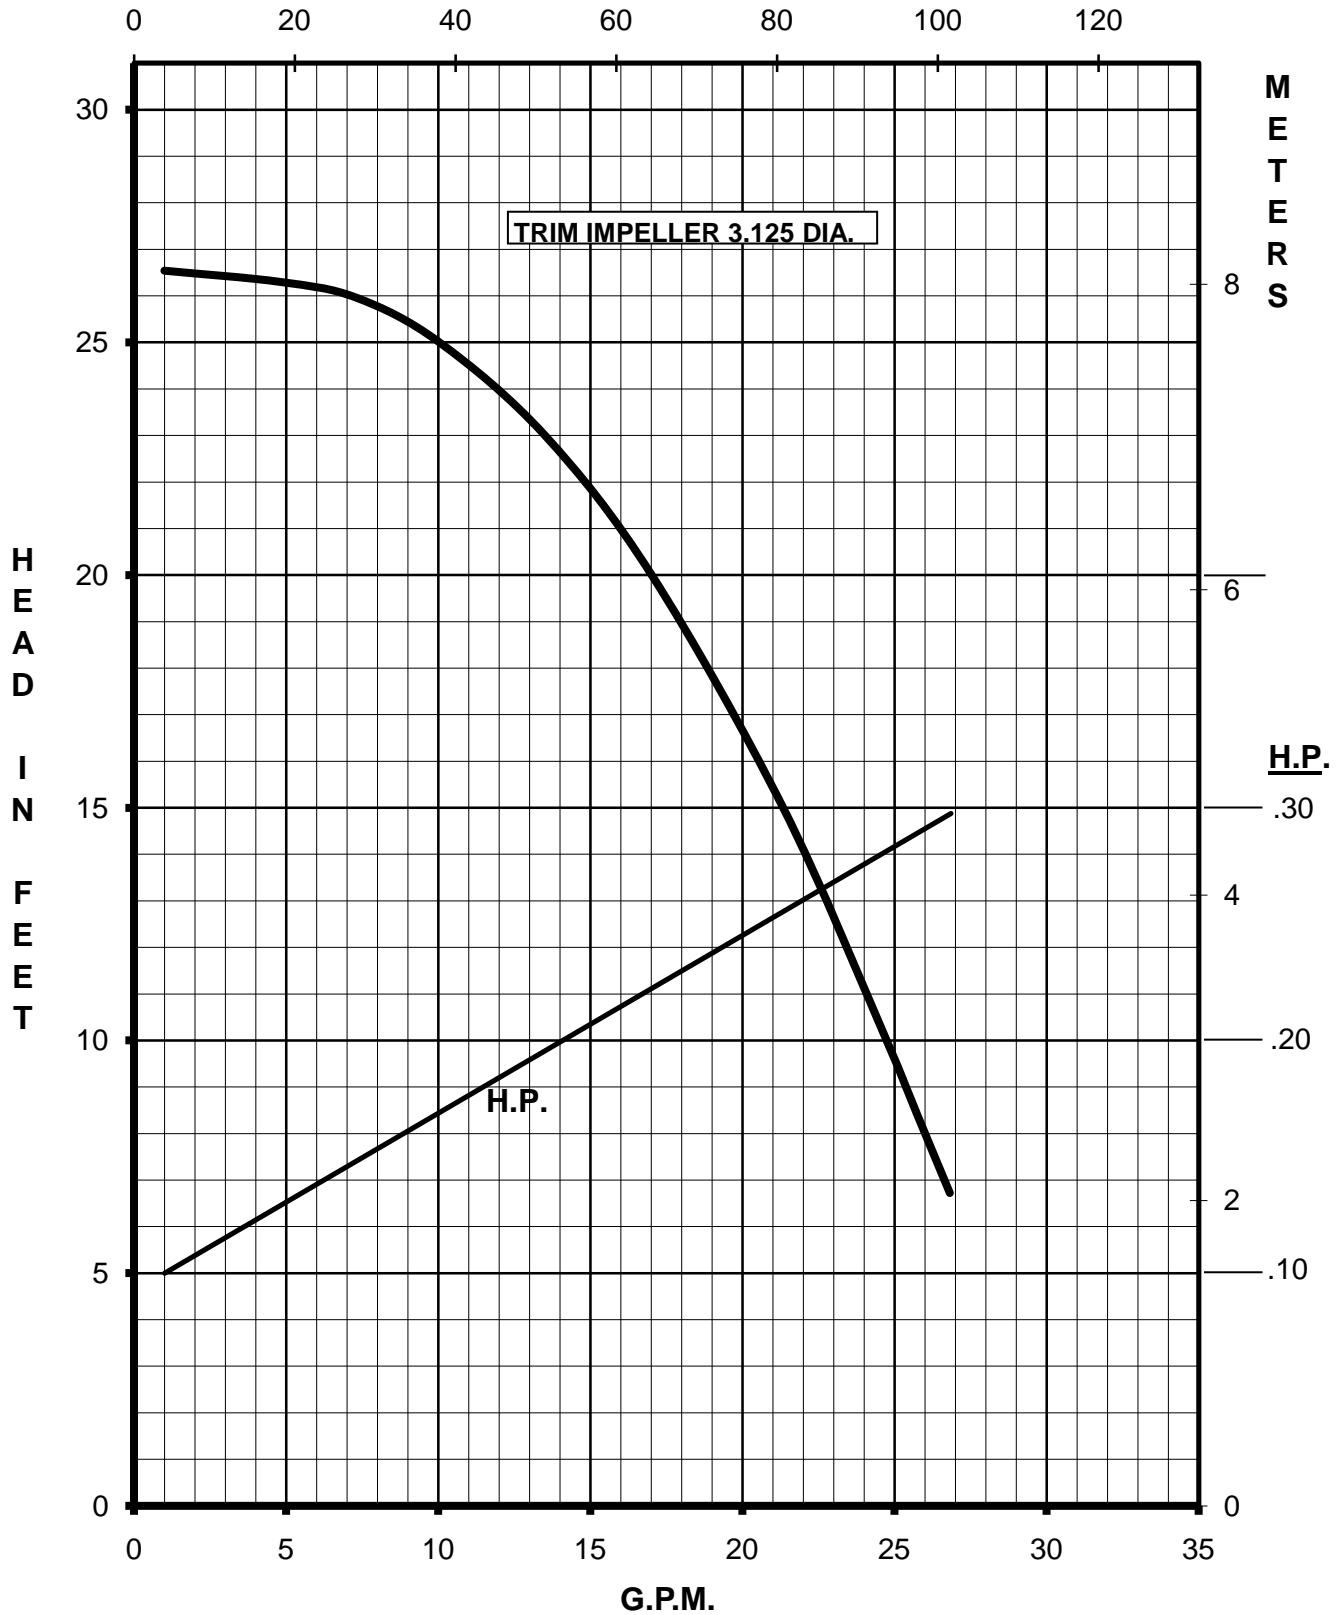

MARCH PUMPS

TE-6T-MD, TE-6K-MD 1PH, 3PH 50HZ

MARCH PUMPS

TE-6T-MD, TE-6K-MD
FULL SIZE IMPELLER 3.500 DIA.
1PH, 3PH 50HZ

L.P.M.

MARCH PUMPS

TE-6T-MD, TE-6K-MD
TRIM IMPELLER 3.375 DIA.
1PH, 3PH 50HZ

L.P.M.

MARCH PUMPS

TE-6T-MD, TE-6K-MD
TRIM IMPELLER 3.250 DIA.
1PH, 3PH 50HZ
L.P.M.

MARCH PUMPS

TE-6T-MD, TE-6K-MD
TRIM IMPELLER 3.125 DIA.
1PH, 3PH 50HZ
L.P.M.

MARCH PUMPS

TE-6T-MD, TE-6K-MD
TRIM IMPELLER 3.000 DIA.
1PH, 3PH 50HZ
L.P.M.

MARCH PUMPS

TE-6T-MD, TE-6K-MD
TRIM IMPELLER 2.875 DIA.
1PH, 3PH 50HZ
L.P.M.

MARCH PUMPS

TE-6T-MD, TE-6K-MD
TRIM IMPELLER 2.750 DIA.
1PH, 3PH 50HZ
L.P.M.