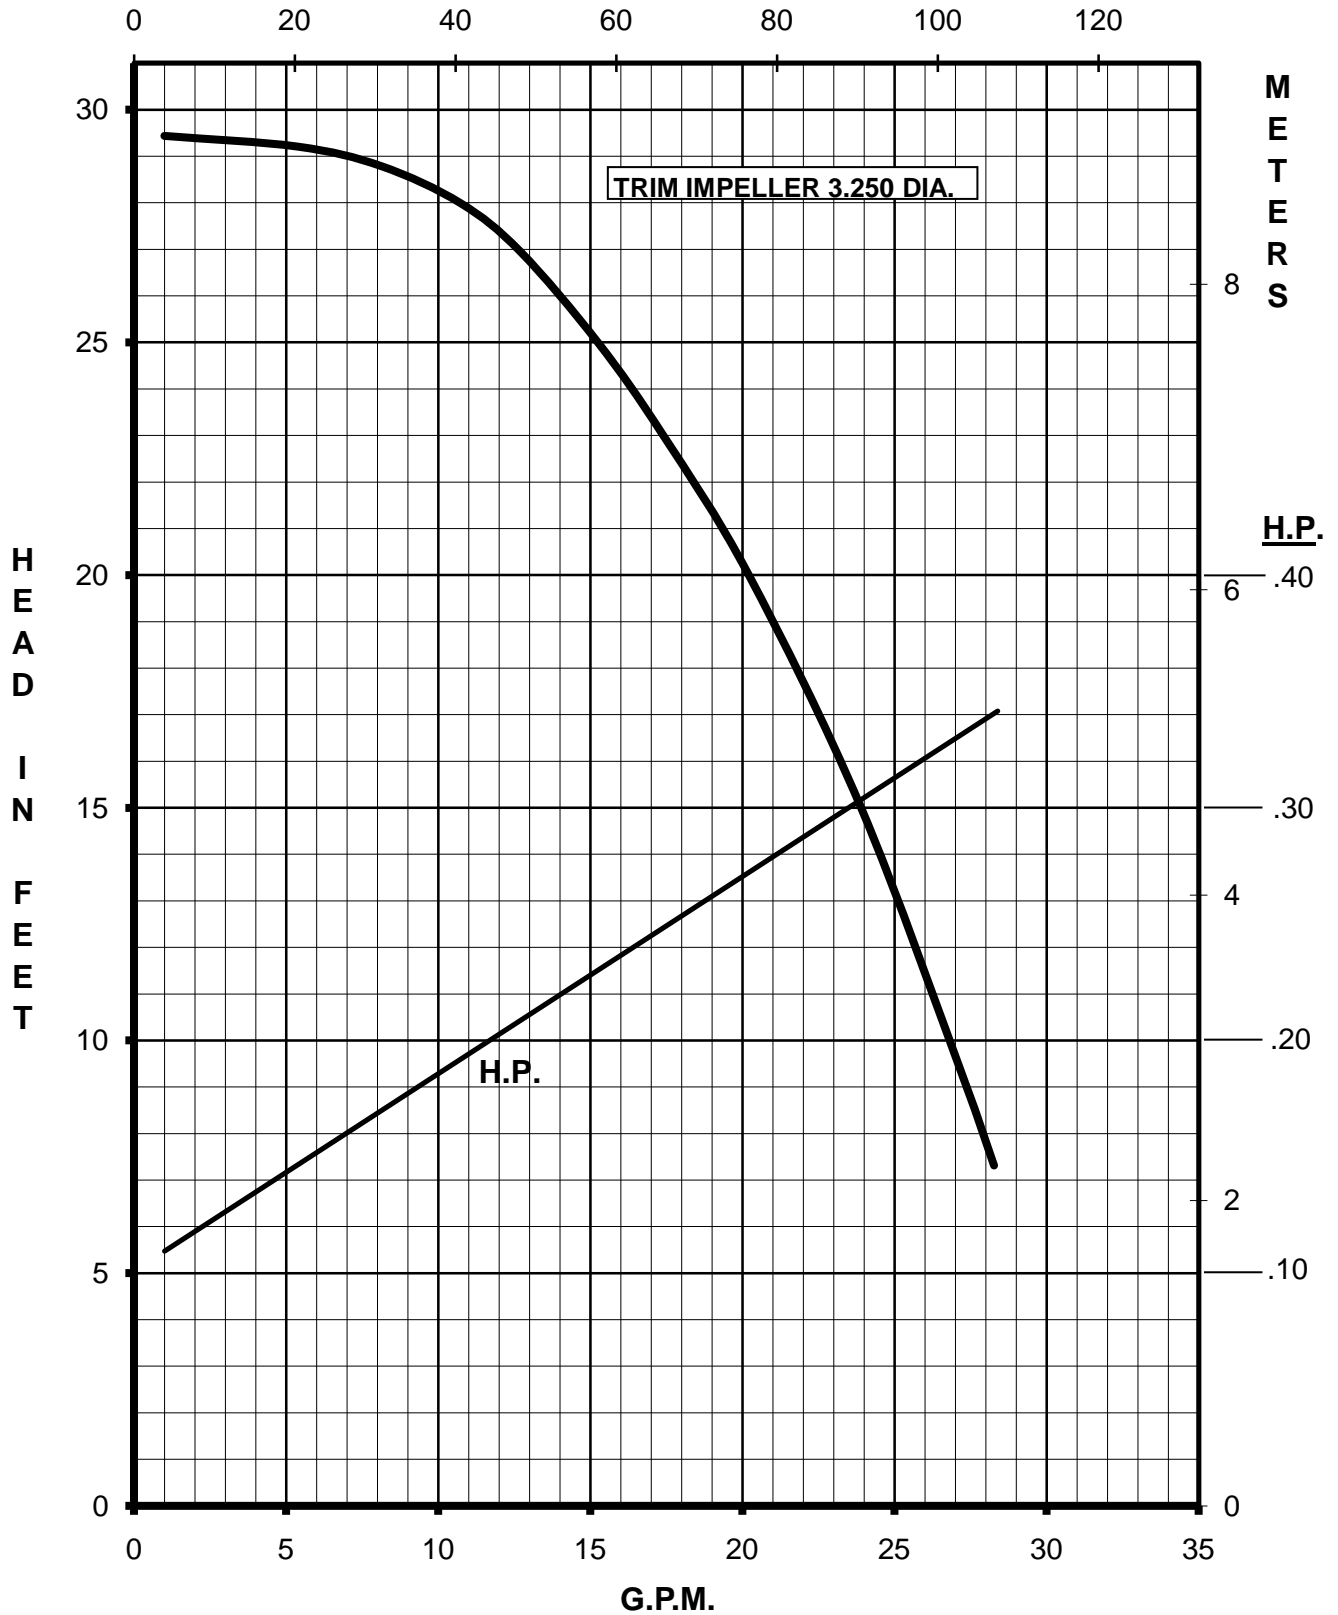

MARCH PUMPS

TE-6T-MD, TE-6K-MD 1PH, 3PH 50HZ

MARCH PUMPS

TE-6T-MD, TE-6K-MD
FULL SIZE IMPELLER 3.500 DIA.
1PH, 3PH 50HZ

L.P.M.

MARCH PUMPS

TE-6T-MD, TE-6K-MD
TRIM IMPELLER 3.375 DIA.
1PH, 3PH 50HZ

L.P.M.

MARCH PUMPS

TE-6T-MD, TE-6K-MD
TRIM IMPELLER 3.250 DIA.
1PH, 3PH 50HZ
L.P.M.

MARCH PUMPS

TE-6T-MD, TE-6K-MD
TRIM IMPELLER 3.125 DIA.
1PH, 3PH 50HZ
L.P.M.

MARCH PUMPS

TE-6T-MD, TE-6K-MD
TRIM IMPELLER 3.000 DIA.
1PH, 3PH 50HZ
L.P.M.

MARCH PUMPS

TE-6T-MD, TE-6K-MD
TRIM IMPELLER 2.875 DIA.
1PH, 3PH 50HZ
L.P.M.

MARCH PUMPS

TE-6T-MD, TE-6K-MD
TRIM IMPELLER 2.750 DIA.
1PH, 3PH 50HZ
L.P.M.