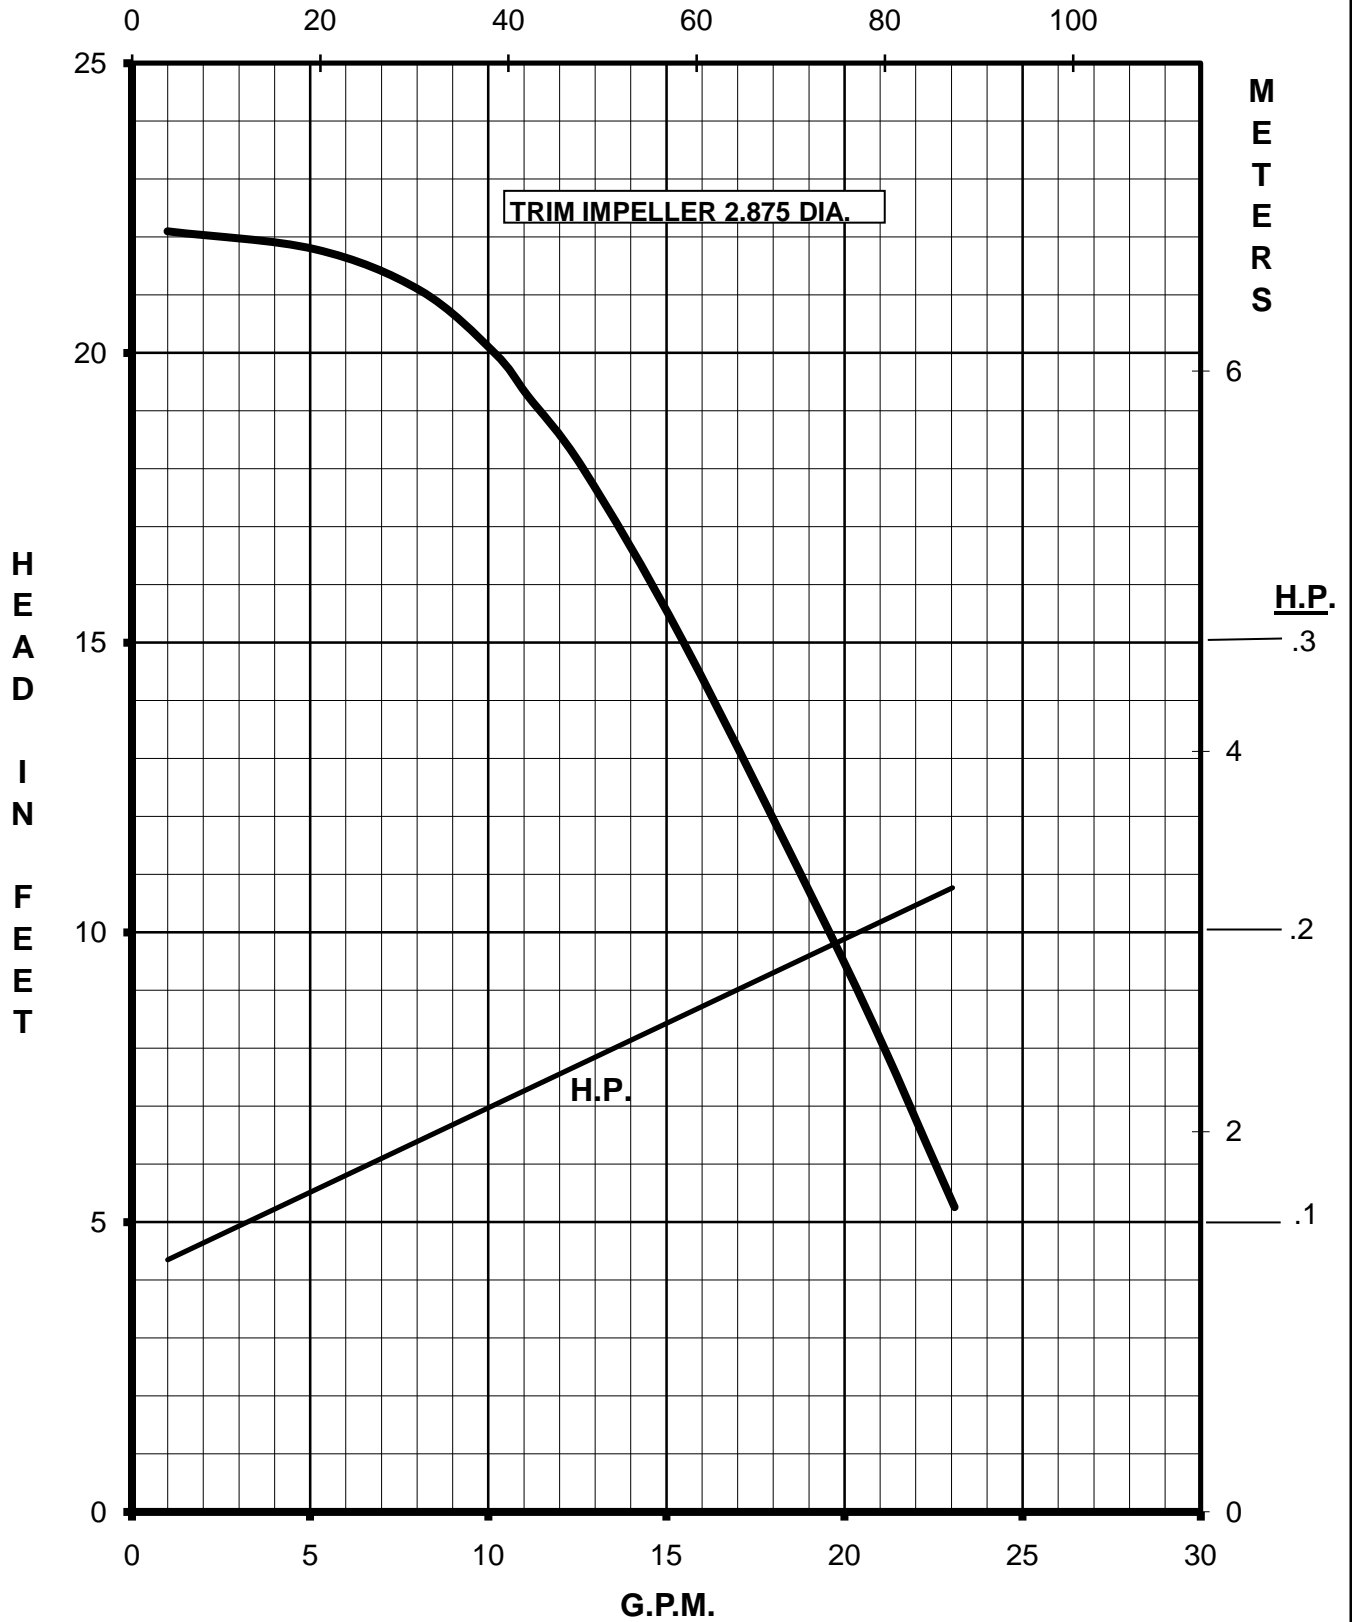

MARCH PUMPS

TE-6T-MD, TE-6K-MD 1PH, 3PH 50HZ

MARCH PUMPS

TE-6T-MD, TE-6K-MD
FULL SIZE IMPELLER 3.500 DIA.
1PH, 3PH 50HZ

L.P.M.

MARCH PUMPS

TE-6T-MD, TE-6K-MD
TRIM IMPELLER 3.375 DIA.
1PH, 3PH 50HZ

L.P.M.

MARCH PUMPS

TE-6T-MD, TE-6K-MD
TRIM IMPELLER 3.250 DIA.
1PH, 3PH 50HZ
L.P.M.

MARCH PUMPS

TE-6T-MD, TE-6K-MD
TRIM IMPELLER 3.125 DIA.
1PH, 3PH 50HZ
L.P.M.

MARCH PUMPS

TE-6T-MD, TE-6K-MD
TRIM IMPELLER 3.000 DIA.
1PH, 3PH 50HZ
L.P.M.

MARCH PUMPS

TE-6T-MD, TE-6K-MD
TRIM IMPELLER 2.875 DIA.
1PH, 3PH 50HZ
L.P.M.

MARCH PUMPS

TE-6T-MD, TE-6K-MD
TRIM IMPELLER 2.750 DIA.
1PH, 3PH 50HZ
L.P.M.