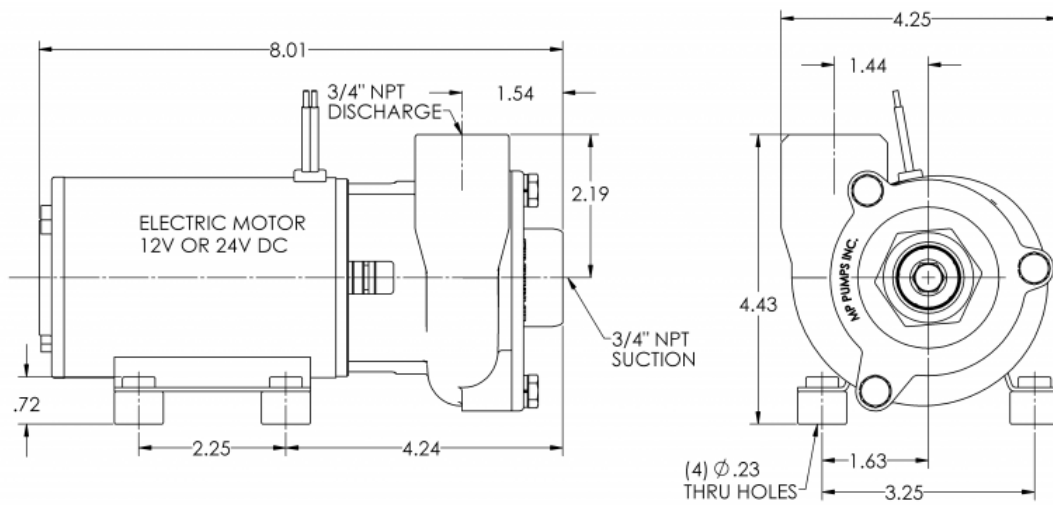

SPECIFICATIONS:

Suction And Discharge	3/4" NPT x 3/4" NPT
Materials Of Construction	316 stainless steel
Flow	Up to 28 GPM
Head Feet	Up to 32'
Impeller	316 Stainless steel, Semi-Open (Sintered PM)
Motor	ISO 8846 motor available
Drive Options	Close coupled 115V AC, Close coupled 12V DC, Close coupled 230V AC, Close coupled 24V DC, Close coupled 32V DC
Seal	Special seals upon request, Standard carbon/ceramic/Viton Bellows 150 PSI

Application

- Agricultural
- Commercial
- Industrial
- Marine
- OEM
- Transportation

CFX 75 WITH AC MOTOR

CFX 75 WITH DC MOTOR

ITEM NO.	PART NUMBER	DESCRIPTION	MATERIAL	QTY.
1	34037	CAPSCREW SS:HH 1/4-20 X1/2	316 SS	3
2	33564	LOCKWASHER 1/4"	304 SS	3
3	34035	COVER	316 SS	1
4	34040	O-RING AS-568-037	VITON	1
4	35497	O-RING AS-568-037	BUNA	1
5	28766	ACORN NUT	316 SS	1
6	34033	IMPELLER	316 SS	1
7	34038	SEAL ASSEMBLY T-16	CCV	1
7	28841	SEAL ASSEMBLY T-16	CAR/SIL	1
7	36055	SEAL ASSEMBLY T-16	CAR/SILC	1
7	36863	SEAL ASSEMBLY T-21	CAR/SILC	1
7	38266	SEAL ASSEMBLY T-16	CAR/CER	1
7	39170	SEAL ASSEMBLY T-21	SILCAR/SI	1
8	34032	HOUSING	316 SS	1
9	34369	GROMMET	BUNA	2
10	34295	ELECTRIC MOTOR 115V AC	TEFC	1

CFX 75 WITH AC MOTOR

CFX 75 WITH DC MOTOR

ITEM NO.	PART NUMBER	DESCRIPTION	MATERIAL	QTY.
1	34037	CAPSCREW SS:HH 1/4-20 X1/2	316 SS	3
2	33564	LOCKWASHER 1/4"	304 SS	3
3	34035	COVER	316 SS	1
4	34040	O-RING AS-568-037	VITON	1
4	35497	O-RING AS-568-037	BUNA	1
5	28766	ACORN NUT	316 SS	1
6	34033	IMPELLER	316 SS	1
7	34038	SEAL ASSEMBLY T-16	CCV	1
7	28841	SEAL ASSEMBLY T-16	CAR/SIL ZETPOL	1
7	36055	SEAL ASSEMBLY T-16	CAR/SILCAR VITON	1
7	36863	SEAL ASSEMBLY T-21	CAR/SILCAR VITON	1
7	38266	SEAL ASSEMBLY T-16	CAR/CERAMIC EPDM	1
7	39170	SEAL ASSEMBLY T-21	SILCAR/SILCAR/VITON	1
8	34032	HOUSING	316 SS	1
9	34369	GROMMET	BUNA	2
10	34036	ELECTRIC MOTOR 12V DC	TEFC	1
10	34293	ELECTRIC MOTOR 24V DC	TEFC	1