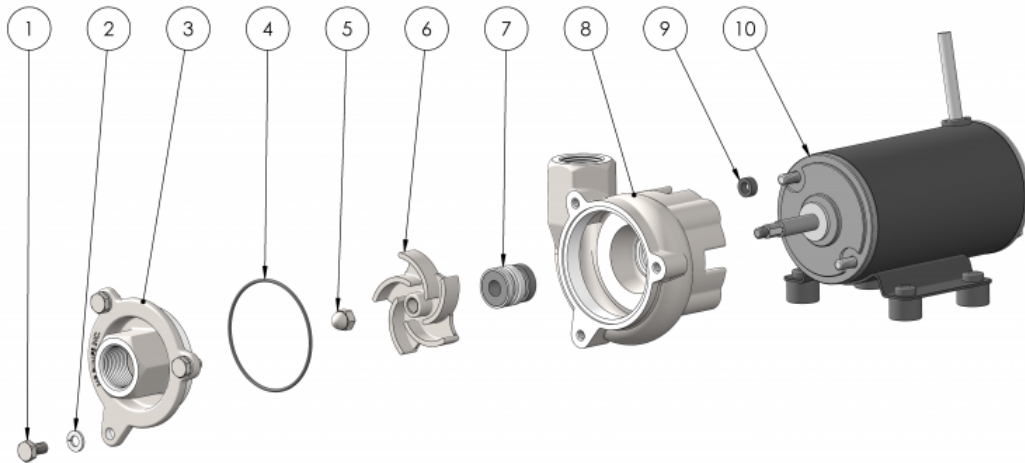

CFX 75

3/4" x 3/4" End Suction Centrifugal Pump

Model CFX 75 is a high performance 316 stainless steel centrifugal pump. The pump is ideal for marine, agricultural, commercial or industrial transfer applications of compatible fluids.

The CFX 75 model features all 316 stainless steel components for superior corrosion resistance when pumping chemical compounds. A carbon / ceramic / Viton bellows shaft seal is standard. Ports are 3/4" NPT. Marine ignition protected motors (ISO 8846) available. Pump rotation in 90° increments.

SPECIFICATIONS:

Suction And Discharge	3/4" NPT x 3/4" NPT
Materials Of Construction	316 stainless steel
Flow	Up to 28 GPM
Head Feet	Up to 32'
Impeller	316 Stainless steel, Semi-Open (Sintered PM)
Motor	ISO 8846 motor available
Drive Options	Close coupled 115V AC, Close coupled 12V DC, Close coupled 230V AC, Close coupled 24V DC, Close coupled 32V DC
Seal	Special seals upon request, Standard carbon/ceramic/Viton Bellows 150 PSI

Application

- Agricultural
- Commercial
- Industrial
- Marine
- OEM
- Transportation

CFX 75 WITH AC MOTOR

CFX 75 WITH DC MOTOR

ITEM NO.	PART NUMBER	DESCRIPTION	MATERIAL	QTY.
1	34037	CAPSCREW SS:HH 1/4-20 X1/2	316 SS	3
2	33564	LOCKWASHER 1/4"	304 SS	3
3	34035	COVER	316 SS	1
4	34040	O-RING AS-568-037	VITON	1
4	35497	O-RING AS-568-037	BUNA	1
5	28766	ACORN NUT	316 SS	1
6	34033	IMPELLER	316 SS	1
7	34038	SEAL ASSEMBLY T-16	CCV	1
7	28841	SEAL ASSEMBLY T-16	CAR/SIL	1
7	36055	SEAL ASSEMBLY T-16	CAR/SILC	1
7	36863	SEAL ASSEMBLY T-21	CAR/SILC	1
7	38266	SEAL ASSEMBLY T-16	CAR/CER	1
7	39170	SEAL ASSEMBLY T-21	SILCAR/SI	1
8	34032	HOUSING	316 SS	1
9	34369	GROMMET	BUNA	2
10	34295	ELECTRIC MOTOR 115V AC	TEFC	1