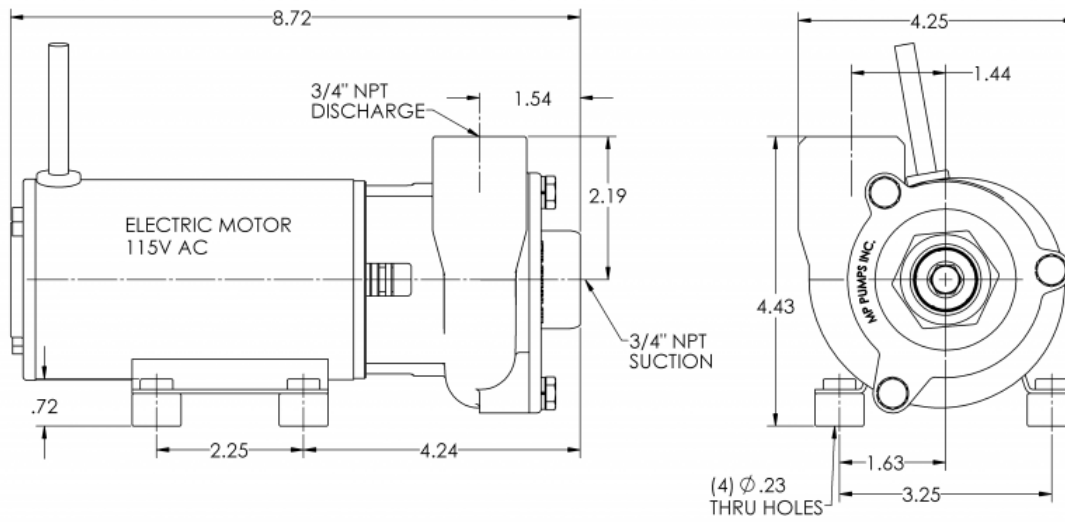

The CFX 75 model features all 316 stainless steel components for superior corrosion resistance when pumping chemical compounds. A carbon / ceramic / Viton bellows shaft seal is standard. Ports are 3/4" NPT. Marine ignition protected motors (ISO 8846) available. Pump rotation in 90° increments.

SPECIFICATIONS:

Suction And Discharge	3/4" NPT x 3/4" NPT
Materials Of Construction	316 stainless steel
Flow	Up to 28 GPM
Head Feet	Up to 32'
Impeller	316 Stainless steel, Semi-Open (Sintered PM)
Motor	ISO 8846 motor available
Drive Options	Close coupled 115V AC, Close coupled 12V DC, Close coupled 230V AC, Close coupled 24V DC, Close coupled 32V DC
Seal	Special seals upon request, Standard carbon/ceramic/Viton Bellows 150 PSI

Application

- Agricultural
- Commercial
- Industrial
- Marine
- OEM
- Transportation

CFX 75 WITH AC MOTOR

CFX 75 WITH DC MOTOR

ITEM NO.	PART NUMBER	DESCRIPTION	MATERIAL	QTY.
1	34037	CAPSCREW SS:HH 1/4-20 X1/2	316 SS	3
2	33564	LOCKWASHER 1/4"	304 SS	3
3	34035	COVER	316 SS	1
4	34040	O-RING AS-568-037	VITON	1
4	35497	O-RING AS-568-037	BUNA	1
5	28766	ACORN NUT	316 SS	1
6	34033	IMPELLER	316 SS	1
7	34038	SEAL ASSEMBLY T-16	CCV	1
7	28841	SEAL ASSEMBLY T-16	CAR/SIL	1
7	36055	SEAL ASSEMBLY T-16	CAR/SILC	1
7	36863	SEAL ASSEMBLY T-21	CAR/SILC	1
7	38266	SEAL ASSEMBLY T-16	CAR/CER	1
7	39170	SEAL ASSEMBLY T-21	SILCAR/SI	1
8	34032	HOUSING	316 SS	1
9	34369	GROMMET	BUNA	2
10	34295	ELECTRIC MOTOR 115V AC	TEFC	1