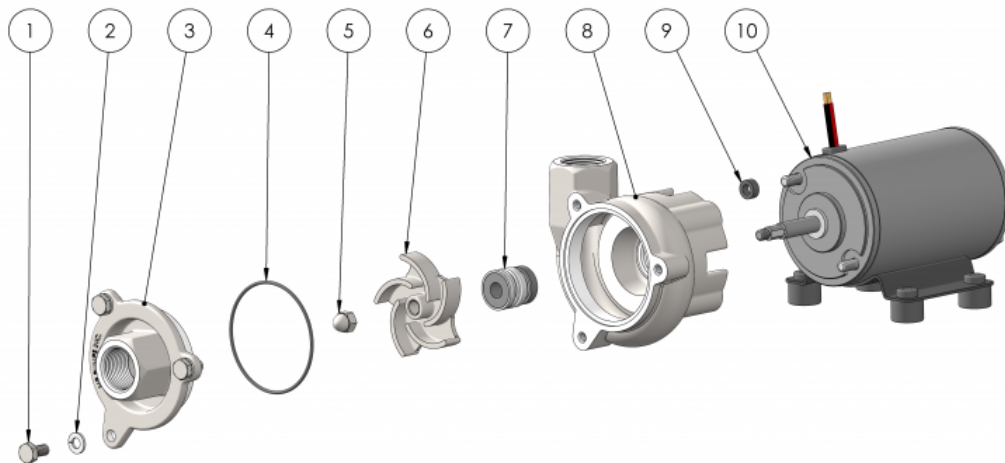

CFX 75 WITH AC MOTOR

CFX 75 WITH DC MOTOR

ITEM NO.	PART NUMBER	DESCRIPTION	MATERIAL	QTY.
1	34037	CAPSCREW SS:HH 1/4-20 X1/2	316 SS	3
2	33564	LOCKWASHER 1/4"	304 SS	3
3	34035	COVER	316 SS	1
4	34040	O-RING AS-568-037	VITON	1
4	35497	O-RING AS-568-037	BUNA	1
5	28766	ACORN NUT	316 SS	1
6	34033	IMPELLER	316 SS	1
7	34038	SEAL ASSEMBLY T-16	CCV	1
7	28841	SEAL ASSEMBLY T-16	CAR/SIL ZETPOL	1
7	36055	SEAL ASSEMBLY T-16	CAR/SILCAR VITON	1
7	36863	SEAL ASSEMBLY T-21	CAR/SILCAR VITON	1
7	38266	SEAL ASSEMBLY T-16	CAR/CERAMIC EPDM	1
7	39170	SEAL ASSEMBLY T-21	SILCAR/SILCAR/VITON	1
8	34032	HOUSING	316 SS	1
9	34369	GROMMET	BUNA	2
10	34036	ELECTRIC MOTOR 12V DC	TEFC	1
10	34293	ELECTRIC MOTOR 24V DC	TEFC	1