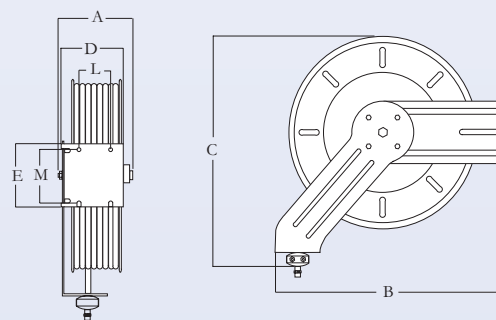

11212 A McCormick Road
Hunt Valley, MD 21031

Data Sheet, DEF-52H33S Hose Reel (Advantage Plus Series)

Low Pressure (210 PSI), powder-coated, single-arm reel,
3/4" x 33' delivery hose

- HOSE:
 - Working pressure, 210 PSI maximum
- SHIPPING:
 - One box
 - Weight: 53 pounds
 - Dimensions: 22.5" x 21" x 9"
- COMPATIBILITY:
 - DEF
- MAXIMUM MOUNTING HEIGHT:
 - 14' above floor
- MOUNTING BASE HOLE PATTERN:
 - 3.5" x 7.5"
 - Four holes for 3/8", Grade 5 hardware
- THREADS:
 - Swivel: 3/4" BSPT
 - Delivery Hose: 3/4" BSPT
- WARRANTY (*Defects in material and workmanship, non-wear parts*):
 - One year
- ACCESSORIES:
 - DEF-31 hose, 3/4" ID, order by the foot
 - DEF-51A stainless steel hose clamps
- INSTALLATION RECOMMENDATIONS:
 - Two parallel runs of, Kindorf Strut Channel affixed to steel roofing supports. Four each, 3/8", Grade 5 bolts, flat/lock washers and Kindorf Spring Nuts *per Kindorf pair*
 - Affix reel to Kindorf pair. Four each, 3/8", Grade 5 bolts, flat/lock washers and Kindorf Spring Nuts
 - Typical mounting bolt specifications: Grade 5, 3/8-16, 1-1/2" (length as required)
 - Keep reel and associated plumbing away from heat sources
 - Plumbing, 3/4" diameter, rubber hose, stainless steel tubing or plastic tubing
 - Three wraps Teflon tape followed by pipe dope

A	B	C	D	E	Mount L-M
8-7/16"	21-1/2"	20-5/8"	5-3/4"	9"	3-1/2" x 7-1/2"

14' maximum mounting height