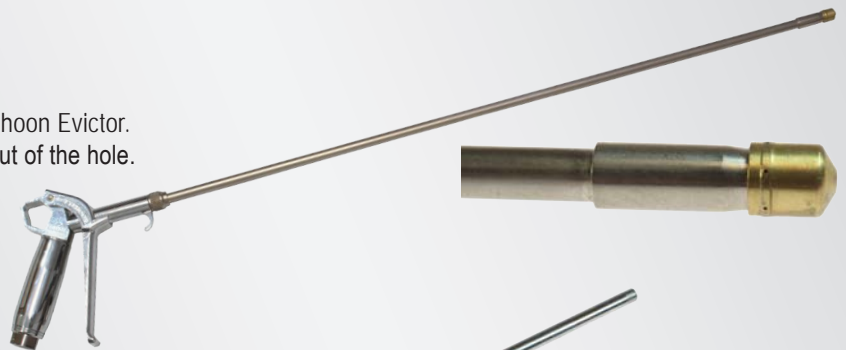

# Typhoon™ Blow Gun

**The Ultimate Blow Gun!**  
**High Flow! Maximum Power!**

*The Typhoon is Coilhose's most powerful standard blow gun, delivering up to 34 CFM and over three pounds of thrust at 125 PSI. The Typhoon is ideal for heavy-duty clean-up and blow-off, and its light weight and sleek design make this gun a favorite.*

## Typhoon Caddy

The Typhoon Caddy holds your Typhoon Blow Gun and tips when not in use. The magnet on the back secures it to metal surfaces in a work space, keeping it handy and close by when needed. The Caddy can also be mounted to surfaces using fasteners.

### Typhoon Nozzles

Item	Description	Item	Description
EXT-1-DL	1" Extension Female Coupling	HFN-BT11-DPB	Typhoon Steel Brush
HFN-00F-DL	High Flow Nozzle, Female Thread	HFN-BT12-DPB	Typhoon Nylon Brush
HFN-00M-DL	High Flow Nozzle, Male Thread	HFN-PT-DPB	Typhoon Laval Flow Nozzle
HFN-11F-DL	Pro High Flow Nozzle, Female Thread	HFN-ST-DPB	Typhoon Scraper Tip
HFN-11M-DL	Pro High Flow Nozzle, Male Thread	MJN-0-DL	Typhoon Multi-Jet Nozzle
HFN-ADP	Typhoon 1/8" Tip Adapter		

## Typhoon Evictor

Clean out holes drilled in cement or other media with the Typhoon Evictor. Featuring a unique tip design that directs the flow of debris out of the hole.

Item	Description
THN24-DPB	Typhoon Evictor Tip
TYP2501-24HN	Typhoon Evictor Blow Gun Assembly