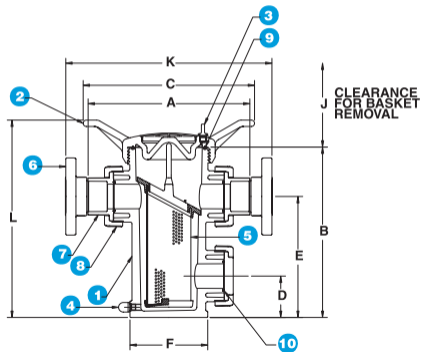

Technical Information

Parts List Simplex Basket Strainer

1. Body
2. Cover
3. Vent Plug
4. Drain Plug
5. Basket
6. Flange
7. End Connector
8. Nut
9. Cover O-Ring
10. End Connector O-Ring