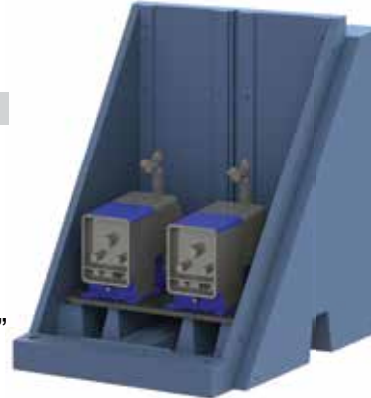

### **PCS 3 Base**

Holds: Larger pumps or multiple small to medium pumps.

L x W x H Dimensions

Ext: 22" x 32" x 26-1/2"

Int: 18-1/8" x 29-3/4" x 18-3/4"

### **PCS-PLUS 2 Base**

Holds: Larger pumps or multiple small to medium pumps.

L x W x H Dimensions

Ext: 27-3/4" x 24-1/2" x 30-1/4"

Int: 20" x 20" x 25"

ProChem® Pump Skids - Medium				
	External L x W x H	Internal L x W x H	Blue PN	Natural PN
PCS 3.0	22" x 32" x 26-1/2"	18-1/8" x 29-3/4" x 18-3/4"	253-30840	253-30841
PCS-PLUS 2.0	27-3/4" x 24-1/2" x 30-1/4"	20" x 20" x 25"	253-33296	253-33306