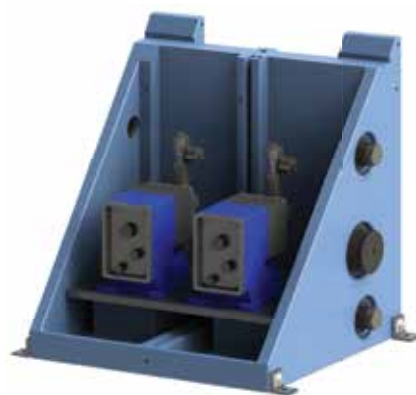

## ProChem® Pump Skids

PROCHEM® PUMP SKIDS | PROCHEM® PUMP SKIDS | PROCHEM® PUMP SKIDS | PROCHEM® PUMP SKIDS | P

Are you looking for a simple way to build a Chemical Feed Pump skid? We have (6) sizes to choose from. Whether you need a small skid for (1) small pump or something larger for bigger pumps or multiple pumps. Plenty of room for manifolds, coupon racks and controllers. Choose the size that best fits your application. Covers also available for all Bases. Contact us for more information.

### **Pump Turtle Base**

Holds: Single pump.

L x W x H Dimensions  
Ext: 16" x 14" x 4-3/7"

### **PCS 1.0 Base**

Holds: Single pump.

L x W x H Dimensions  
Ext: 17-1/2" x 13" x 21-1/2"  
Int: 13-1/2" x 11" x 15"

### **PCS 2.1 Base**

Holds: (1) larger pump or (2) smaller pumps.

L x W x H Dimensions  
Ext: 17-1/2" x 19" x 20-1/2"  
Int: 13-5/8" x 17" x 14-3/4"

ProChem® Pump Skids - Small

	External L x W x H	Internal L x W x H	Blue PN	Natural PN	Green PN
PT 1	16" x 14" x 4-3/7"	-	253-33901	253-33902	253-31465
PCS 1.0	17-1/2" x 13" x 21-1/2"	13-1/2" x 11" x 15"	253-31184	253-31177	-
PCS 2.1	17-1/2" x 19" x 20-1/2"	13-5/8" x 17" x 14-3/4"	253-30825	253-30827	-