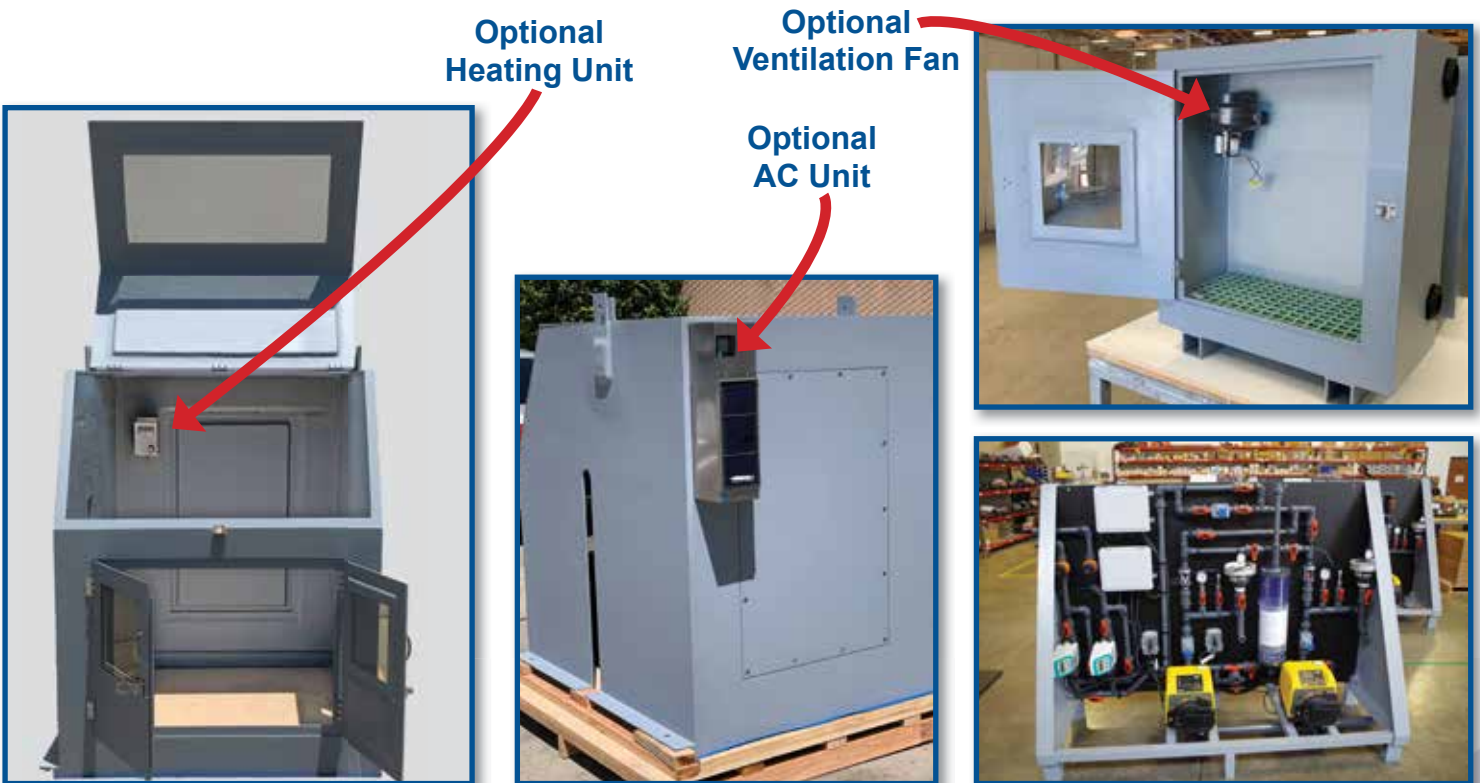

Options:

- ☛ Custom colors
- ☛ Insulation, Heating, Cooling or Recirculation Fans
- ☛ Vinyl ester fiberglass construction available for more aggressive chemicals
- ☛ External mounting brackets for mounting from any side
- ☛ Integral legs to elevate enclosure to desired height
- ☛ Extra doors on sides or top
- ☛ Extra windows on sides or top
- ☛ Internal mounting brackets for coupon racks, piping, controllers, etc.
- ☛ Venting
- ☛ Lifting lugs
- ☛ Forklift slots

Description	Dimensions (L x W x H)	# of Doors	PN
PCS-PRO 1	24" x 24" x 24"	1	253-33381
PCS-PRO 2	30" x 24" x 24"	2	253-33382
PCS-PRO 3	36" x 24" x 24"	2	253-33383
PCS-PRO 4	36" x 30" x 30"	2	253-33384

Custom Sizes available for PCS-PRO - contact Customer Service for more information.

4Peabody.com | Sales@4Peabody.com
800-4-PEABODY

(951) 734-7711 | 13435 Estelle Street, Corona, CA 92879
(864) 866-3777 | 230 Financial Blvd., Liberty, SC 29657

© 2022 Peabody Engineering, LLC All rights reserved.

PCSPRONP042022

Psalm 37:4

DISTRIBUTED BY