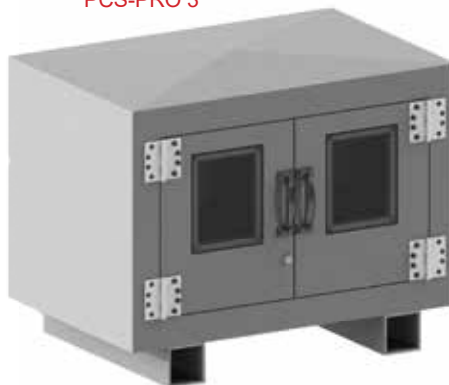

PCS-PRO Fiberglass Pump and Equipment Enclosure

PCS-PRO-FIBERGLASS-PUMP-AND-EQUIPMENT-ENCLOSURES | PCS-PRO-FIBERGLASS-PUMP-AND-EQUIPMENT-ENCLOSURES | PCS-PRO-FIBERGLASS-PUMP-AND-EQUIPMENT-ENCLOSURES

We are pleased to offer our **NEW** line of **PCS-PRO** fiberglass enclosures.

PCS-PRO fiberglass pump and equipment containment enclosure systems are available in (4) standard sizes, but you can order custom sizes as well, by simply adding inches to any of our standard model's dimensions.

Use the PCS-PRO enclosures for larger chemfeed pumps, peristaltic pumps, double air diaphragm pumps, multiple pumps, or other process equipment in one enclosure. Almost unlimited size options.

Standard Features:

- Front opening doors with clear windows
- (2) 2" FPT outlets on each side for piping and electrical connections
- 1" Bottom sump drain outlet with PVC plug for drainage of leaks into proper collection sump.
- Integral containment sump with grate shelf for easy pump mounting
- Integral bottom external skids to elevate enclosure off the floor or a shelf
- Std. color is gray, but other colors are available on request
- Polyester fiberglass construction is standard
- Locking doors
- Detailed CAD submittal drawings for custom projects.

PCS-PRO 3