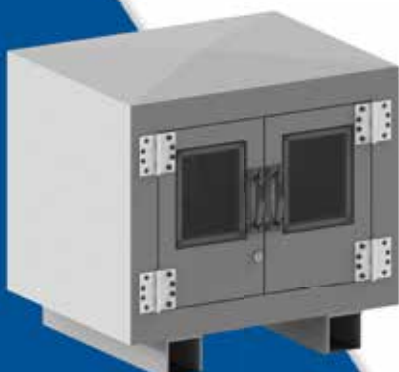

PCS-PRO Fiberglass Pump and Equipment Enclosure

PCS-PRO-FIBERGLASS-PUMP-AND-EQUIPMENT-ENCLOSURES | PCS-PRO-FIBERGLASS-PUMP-AND-EQUIPMENT-ENCLOSURES | PCS-PRO-FIBERGLASS-PUMP-AND-EQUIPMENT-ENCLOSURES

We are pleased to offer our **NEW** line of **PCS-PRO** fiberglass enclosures.

PCS-PRO fiberglass pump and equipment containment enclosure systems are available in (4) standard sizes, but you can order custom sizes as well, by simply adding inches to any of our standard model's dimensions.

Use the PCS-PRO enclosures for larger chemfeed pumps, peristaltic pumps, double air diaphragm pumps, multiple pumps, or other process equipment in one enclosure. Almost unlimited size options.

Standard Features:

- Front opening doors with clear windows
- (2) 2" FPT outlets on each side for piping and electrical connections
- 1" Bottom sump drain outlet with PVC plug for drainage of leaks into proper collection sump.
- Integral containment sump with grate shelf for easy pump mounting
- Integral bottom external skids to elevate enclosure off the floor or a shelf
- Std. color is gray, but other colors are available on request
- Polyester fiberglass construction is standard
- Locking doors
- Detailed CAD submittal drawings for custom projects.

PCS-PRO 2