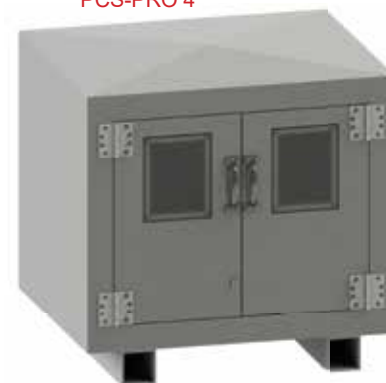

PCS-PRO Fiberglass Pump and Equipment Enclosure

PCS-PRO-FIBERGLASS-PUMP-AND-EQUIPMENT-ENCLOSURES | PCS-PRO-FIBERGLASS-PUMP-AND-EQUIPMENT-ENCLOSURES | PCS-PRO-FIBERGLASS-PUMP-AND-EQUIPMENT-ENCLOSURES

We are pleased to offer our **NEW** line of **PCS-PRO** fiberglass enclosures.

PCS-PRO fiberglass pump and equipment containment enclosure systems are available in (4) standard sizes, but you can order custom sizes as well, by simply adding inches to any of our standard model's dimensions.

Use the PCS-PRO enclosures for larger chemfeed pumps, peristaltic pumps, double air diaphragm pumps, multiple pumps, or other process equipment in one enclosure. Almost unlimited size options.

Standard Features:

- Front opening doors with clear windows
- (2) 2" FPT outlets on each side for piping and electrical connections
- 1" Bottom sump drain outlet with PVC plug for drainage of leaks into proper collection sump.
- Integral containment sump with grate shelf for easy pump mounting
- Integral bottom external skids to elevate enclosure off the floor or a shelf
- Std. color is gray, but other colors are available on request
- Polyester fiberglass construction is standard
- Locking doors
- Detailed CAD submittal drawings for custom projects.

PCS-PRO 4