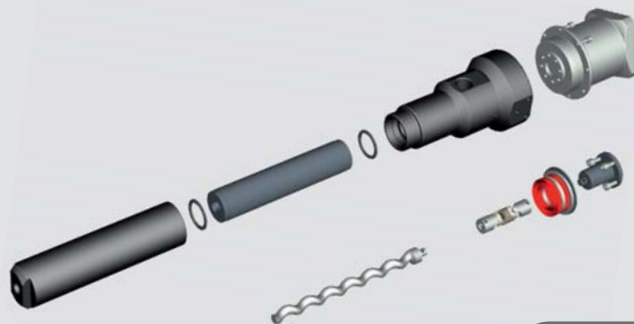

# NETZSCH

The metering pump for all  
of your applications

NEMO® Dispensers guarantee precise dosing and repeatability of highly abrasive and viscous fluids. The positive displacement, low pulsation flow conveys your product without damage to your product. Whether your requirements call for single or 2-component meter-mix we have the size, model and solution for all of your applications.

### NEMO® Dispenser Features

- Capacity directly proportional to pump speed
- Dosing accuracy  $\pm 1\%$  volumetric
- Highly versatile in applications requiring robotic and servo technology
- Valve free dosing method
- Optional heating
- Perfect for shear sensitive products such as micro balloons

### Your Benefits

- Very smooth conveyance
- Low pulsation
- Compact designs allow for easy installation in robotic applications
- Products with entrained solids are conveyed without damage
- No dripping or stringing of product
- Flow is independent of temperature or viscosity