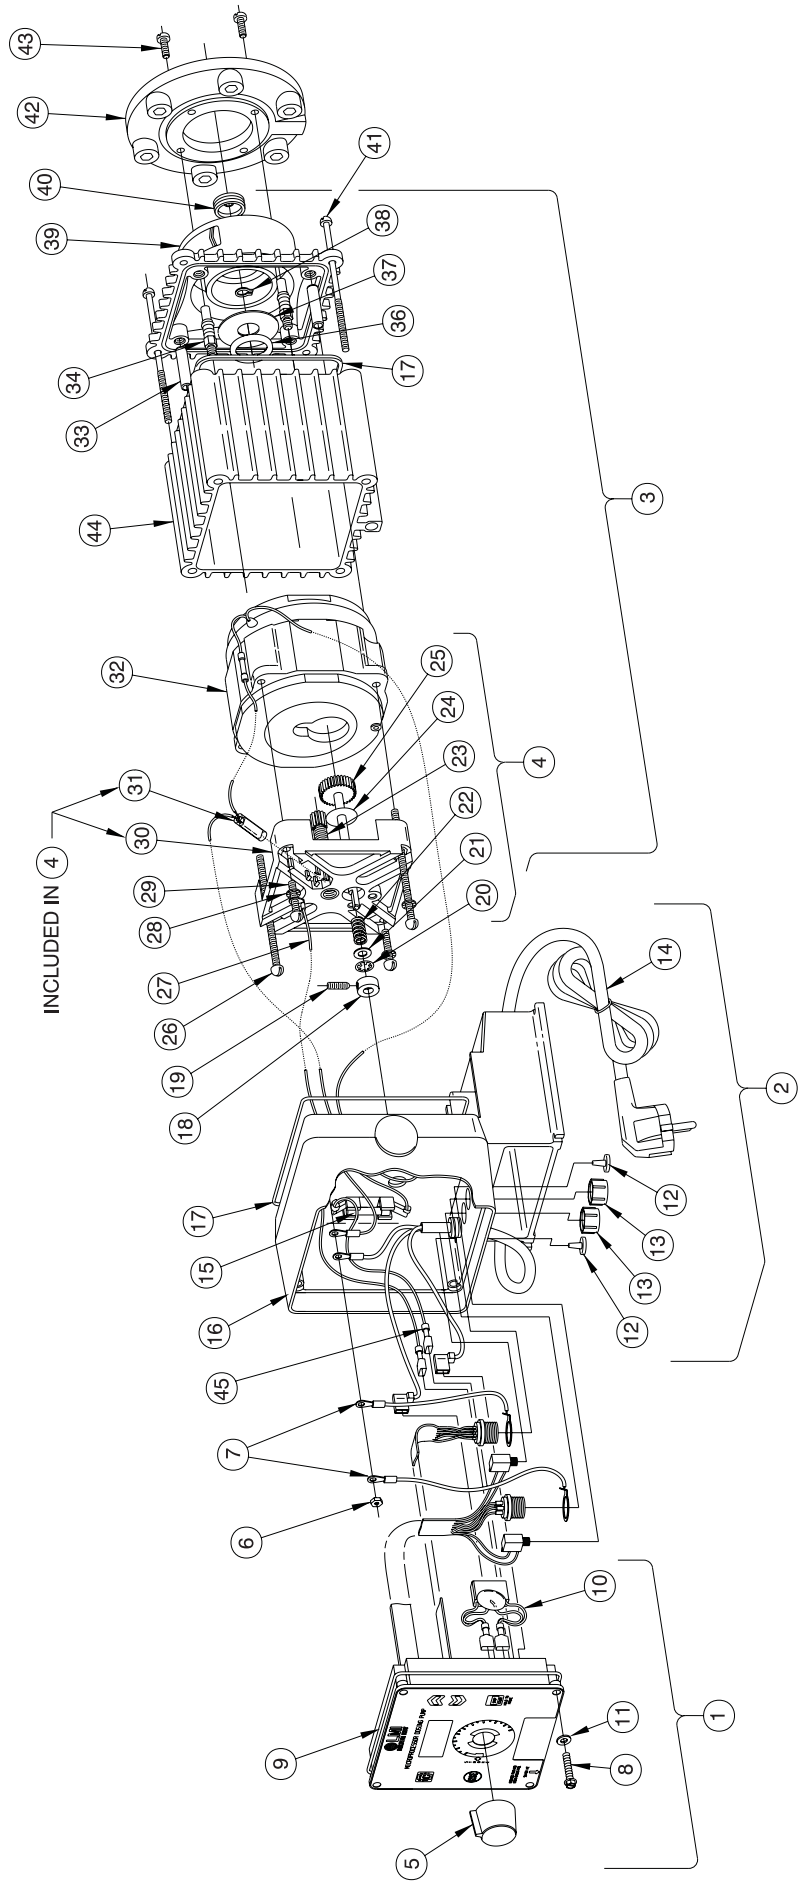

## SERIES C9 DRIVE ASSEMBLY PARTS LIST

Key No	Model Series	Part No.	Description	Qty.	Key No.	Model Series	Part No.	Description	Qty.
1	C901, C911	35960CE	Control Panel Assembly, 120V	1	15	C901, C911, C921, C931, C941	25825	Fuse, 4A Rectifier	2
	C902, C903, C905, C906, C907 C912, C913, C915, C916, C917	35961CE	Control Panel Assembly, 240V	1		C90, C91, C92, C93, C94 All models rated 220-240 Volts	25824	Fuse, 2A Rectifier	2
	C921	35962CE	Control Panel Assembly, 120V	1	16	C9	35890	Housing	1
	C922, C923, C925, C926, C927	35963CE	Control Panel Assembly, 240V	1	17	C9	35269	O-Ring	2
	C931	35964CE	Control Panel Assembly, 120V	1	18	C9	25424	Collar	1
	C932, C933, C935, C936, C937	35965CE	Control Panel Assembly, 240V	1	19	C9	25423	Set Screw	1
	C941	35966CE	Control Panel Assembly, 120V	1	20	C9	10462	Retaining Ring	1
	C942, C943, C945, C946, C947	35967CE	Control Panel Assembly, 240V	1	21	C9	32302	Washer	1
2	C901, C911, C921, C931, C941	35949CE	Housing Assembly, 120V	1	22	C9	32221	Spring	1
	C902, C912, C922, C932, C942	35955CE	Housing Assembly, 230V	1	23	C9	32578	Pinion	1
	C903, C913, C923, C933, C943	35950CE	Housing Assembly, 220-240V DIN	1	24	C9	25121	Gasket	1
	C905, C915, C925, C935, C945	35951CE	Housing Assembly, 220-240V UK	1	25	C9	31770	Shaft Assembly	1
	C906, C916, C926, C936, C946	35956CE	Housing Assembly, 220-240V AUST	1	26	C9	27552	Screw, 10-24 x 4.0	2
	C907, C917, C927, C937, C947	35952CE	Housing Assembly, 220-240C SWISS	1	27	C9	35223	Ground Wire Assembly (GRN)	1
3	C901	32532CE	EPU & Spacer Asm, w/Stroke Adj, 120V	1	28	C9	10415	Washer	4
	C902, C903, C905, C906, C907	32533CE	EPU & Spacer Asm, w/Stroke Adj, 240V	1	29	C9	27551	Screw, 10-24 x 1.25	4
	C911, C921	32534CE	EPU & Spacer Asm, w/Stroke Adj, 120V	1	30	C9	12064	Bracket (without mating parts)	1
	C912, C913, C915, C916, C917 C922, C923, C925, C926, C927	32535CE	EPU & Spacer Asm, w/Stroke Adj, 240V	1	31	C9	27501CE	Thermostat	1
	C931, C941	32536CE	EPU & Spacer Asm, w/Stroke Adj, 120V	1	32	C901, C911, C921, C931, C941	32158CE	EPU Assembly, 120V	1
	C932, C933, C935, C936, C937 C942, C943, C945, C946, C947	32537CE	EPU & Spacer Asm, w/Stroke Adj, 240V	1		C90, C91, C92, C93, C94 All models rated 220-240 Volts	32159CE	EPU Assembly, 240V	1
	4	C9	32251CE	Stroke Bracket Assembly	1	33	C90, C91, C92, C93, C94	27187	Spacing Stud
5	C9	31891	Knob, Stroke	1	34	C90, C91, C92	27641	Stud Assembly	4
6	C9	10191	Nut, 6-32	2		C93, C94	27641-1	Stud Assembly	4
7	C9	35266	Wire Assembly	2	36	C9	26983	O-Ring	1
8	C9	30306	Screw, 10 x 1 PH S.S.	4	37	C9	27586	Shim	1
9	C9	10166	O-Ring	1	38	C9	27253	Retaining Ring	1
10	C9X1	35254	MOV/CAP Assembly, 120V	1	39	C90	38303	Spacer, 0.9 SI	1
	C9X2, C9X3, C9X5, C9X6	35255	MOV/CAP Assembly, 220-240V	1		C91, C92	35394	Spacer, 1.8 SI	1
11	C9	33889	Washer	4		C93, C94	35395	Spacer, 3.0 SI	1
12	C9	30307	Plug	2	40	C9	10973	Seal	1
13	C9	25930	Cover	2	41	C9	25127	Screw, RH Slotted, S.S.	4
14	C9X1	37213CE	Power Cord, 120V	1	42	C94	25887	Spacer Adapter, 6.0 SI	1
	C9X2	37214CE	Power Cord, 240V	1	43	C9	10598	Screw	4
	C9X3	36001CE	Power Cord, 220-240V DIN	1	44	C90, C91, C92, C93, C94	25068	Sleeve, EPU	1
	C9X5	37215CE	Power Cord, 220-240V UK	1	45	C9	26344CE	Wire Assembly	2
	C9X6	36002CE	Power Cord, 220-240V AUST	1	Not Shown	C9	25849	Bushing, Unipulser	1
	C9X7	37216CE	Power Cord, 220-240V SWISS	1					