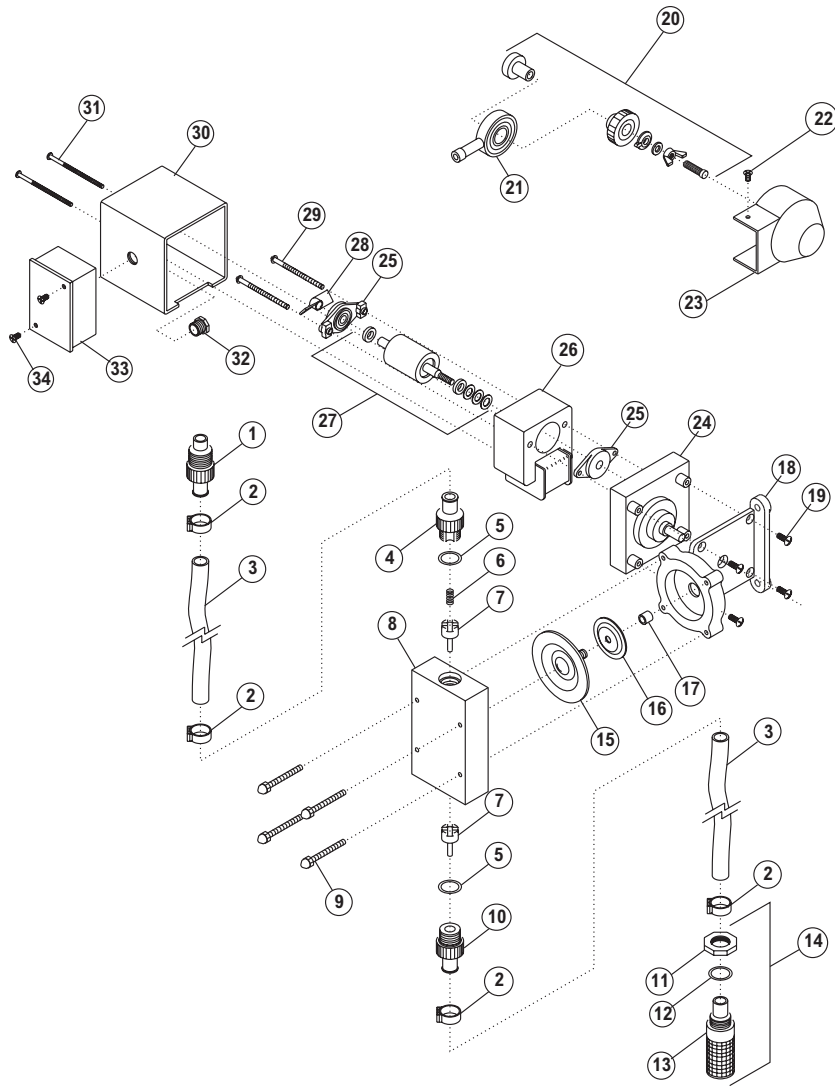

C-600HV Exploded View

C-600HV Parts List

	<u>Catalog No.</u>	<u>Description</u>	<u>Amount Req'd.</u>
1.	C-3391-10	Injection Fitting	1
2.	C-3330	Clamp	4
3.	C-334-10	Tubing 5/8" O.D. , 5FT	2
4.	C-428-10	Top Adaptor, 5/8" Tube	1
5.	90003-033	O-ring (EP) (Viton)	1
6.	C-354-2	Spring	1
7.	C-926E	Check Valve (Hypalon)	1
	C-926V	Check Valve (Viton)	1
8.	C-3203	Headblock (Clear) (Polyethylene)	1
9.	C-3504	Screw, (Headblock) #8-32X1 1/2	4
10.	C427-10	Bottom Adaptor, 5/8" Tube	1
11.	C-3345C	Lock Nut	1
12.	C-3345C	O-ring	1
13.	C-3373-10	Foot Strainer	1
14.	C-3393-10	Combination Foot Strainer Bulkhead	1
15.	C-3106NH	Diaphragm (Hypalon)	1
	C-3106NV	Diaphragm (Viton)	1
16.	90006-526	Aluminum Backup Washer	1
17.	76000-514	H.V. Aluminum Spacer	1
18.	C-3301	Motor Mount	2
19.	C-624	Screw 10-32X1/2	4
20.	C-3325	Cam Set	1
21.	C-3304	Yoke and Bearing	1
22.	90011-155	Screw 6-32X3/8"	1
23.	90002-201	Cam Cover	1
24.	C-618P-60	Gearbox Assembly(60 RPM)	1
	C-618P-125	Gearbox Assembly(125 RPM)	1
	C-618P-250	Gearbox Assembly(250 RPM)	1
25.	C-612PB	Armature Bearing	2
26.	C-615P1	Motor Winding (115V-60hz)	1
	C-615P2	Motor Winding (230V-60hz)	1
	C-615P3	Motor Winding (220V-50hz)	1
27.	70000-027	Rotor w/ Spacers	1
28.	C-612F	Armature Fan	1
29.	C-625	Motor Screw 8-32X2 3/4	2
30.	C-608P	Motor Cover (Zinc)	1
	C-608P(AL)	Motor Cover (Aluminum)	1
31.	C-628	Cover Screw 6-32 X 2 3/4	2
32.	90007-515	1/2" Aluminum Chase Nipple	1
33.	C-308J	Junction Box	1
34.	90011-129	Junction Box screw 8-32 X 5/16	2