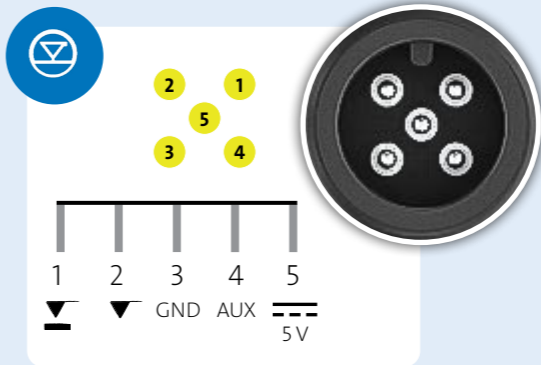

Max. 5 cm (1.97")

5

6

TORX PLUS (15 IP)

7

8

9

10

11

12

100-240 V,
50/60 Hz

V1 - V2
e.g. 300 - 190 = 110 ml

19

Available on the **App Store**

GET IT ON **Google play**

Android is a trademark of Google Inc