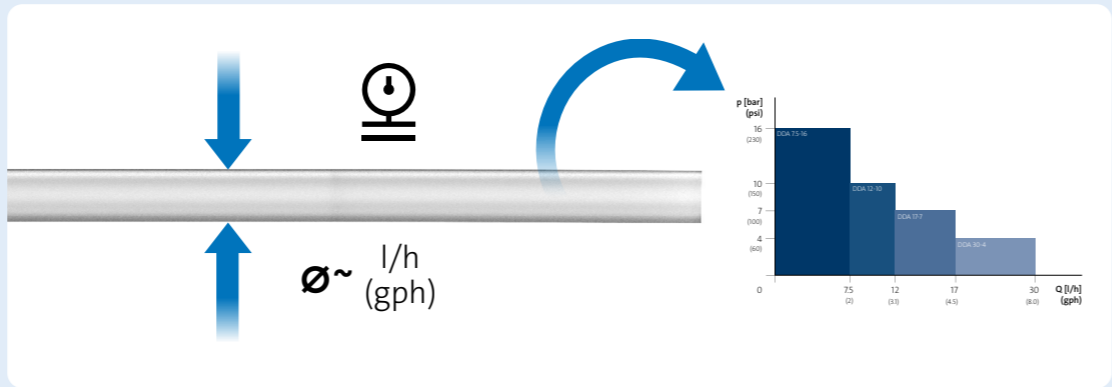

Max. 5 cm (1.97")

5

6

TORX PLUS (15 IP)

7

8

9

10

11

12

100-240 V,
50/60 Hz

V1 - V2
e.g. 300 - 190 = 110 ml

19

Available on the **App Store**

GET IT ON **Google play**

Android is a trademark of Google Inc