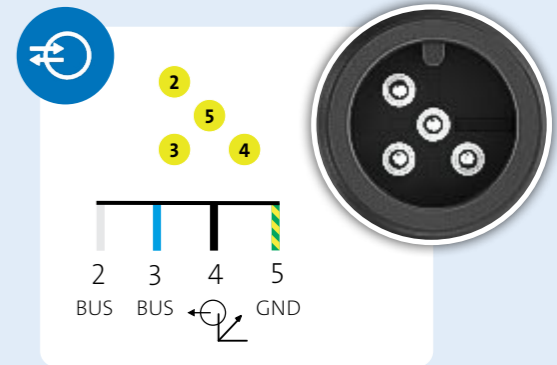

Max. 5 cm (1.97")

5

6

TORX PLUS (15 IP)

7

8

9

10

11

12

100-240 V,
50/60 Hz

V1 - V2
e.g. 300 - 190 = 110 ml

19

Available on the **App Store**

GET IT ON **Google play**

Android is a trademark of Google Inc