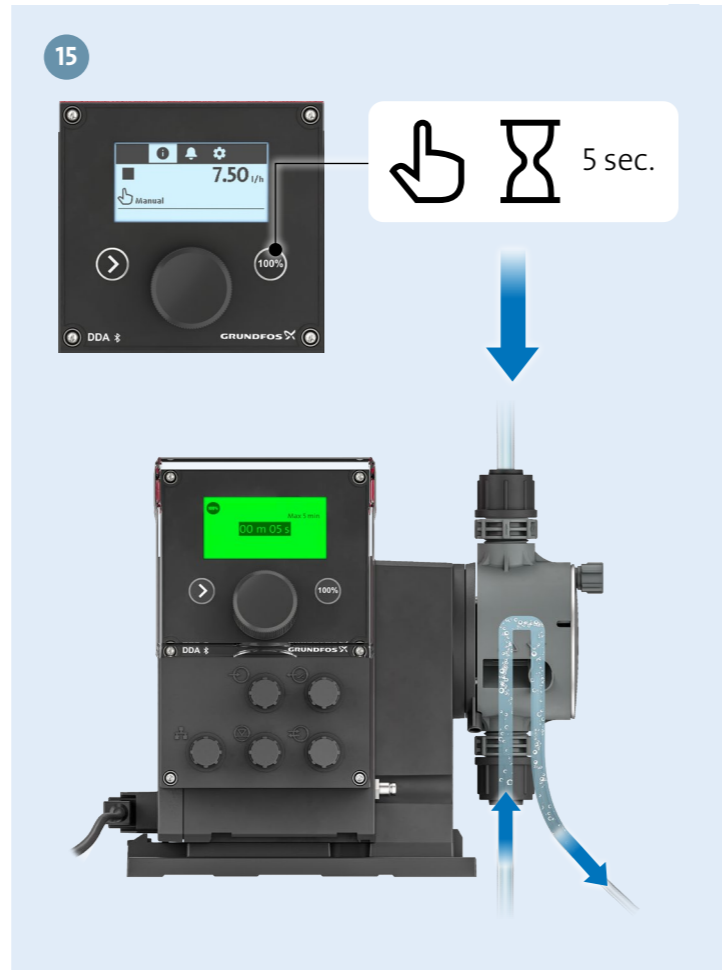

11

12

100-240 V,
50/60 Hz

V1 - V2
e.g. 300 - 190 = 110 ml

19

Available on the **App Store**

GET IT ON **Google play**

Android is a trademark of Google Inc