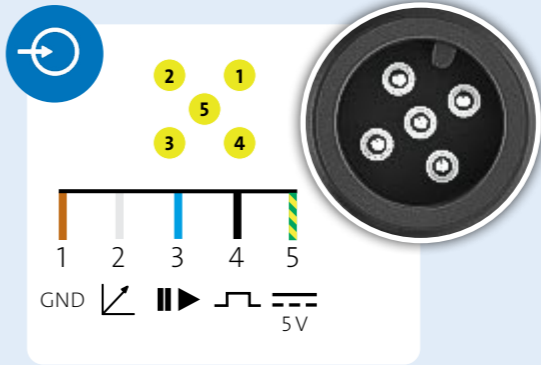

Max. 5 cm (1.97")

5

6

TORX PLUS (15 IP)

7

8

9

10

11

12

100-240 V,
50/60 Hz

V1 - V2
e.g. 300 - 190 = 110 ml

19

Available on the **App Store**

GET IT ON **Google play**

Android is a trademark of Google Inc