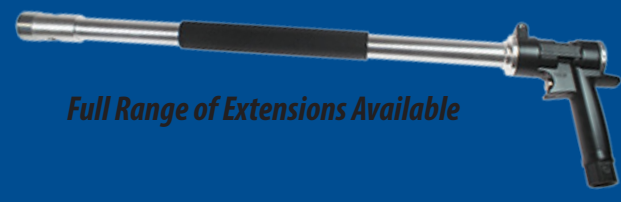

CAUTION: ALTHOUGH COILHOSE PNEUMATICS SAFETY BLOW GUNS MEET OSHA REQUIREMENTS, WE STRONGLY RECOMMEND USING OF APPROVED SAFETY GOGGLES & EXERCISING EXTREME CAUTION WHEN USING ANY BLOW GUN.

COILHOSE PNEUMATICS
19 Kimberly Road | East Brunswick, NJ 08816
Ph: 732 390 8480 Fax: 732 390 9693
info@coilhose.com