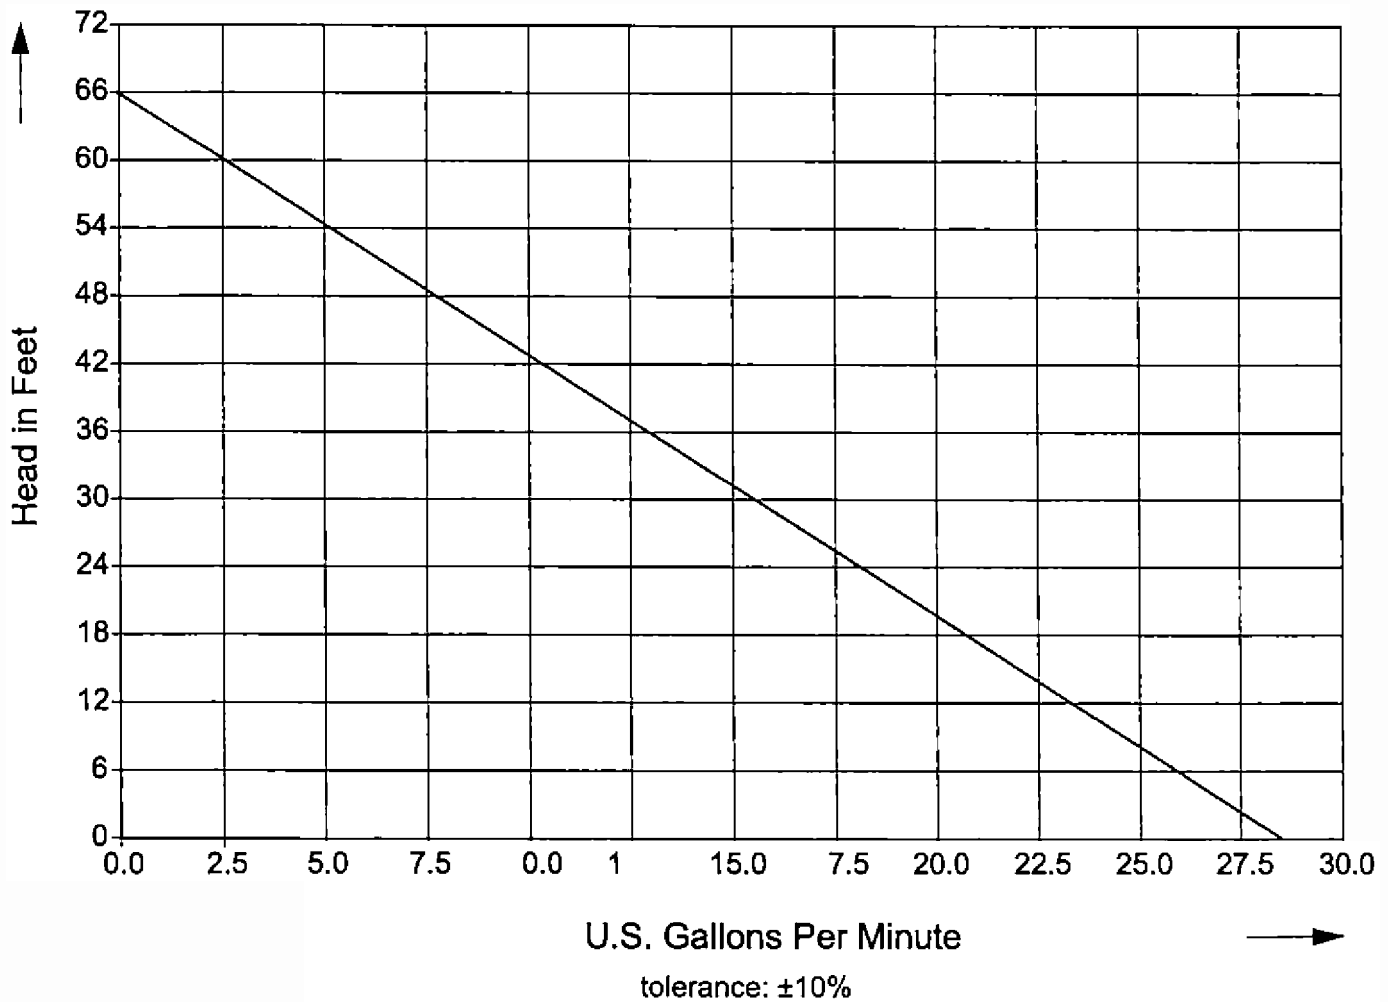

Performance Curve

Pump: MMS-Alu 41-L
MSL-Alu 41-L
MMS-SS 41-L
MSL-SS 41-L
Motor: B28

Performance Curve

Pump: MMS-Alu 41-R
MSL-Alu 41-R
MMS-SS 41-R
MSL-SS 41-R

Motor: B28