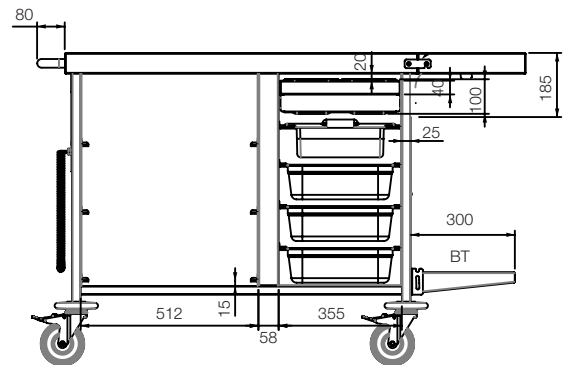

### Product Information:

- Ideal for aged care facilities
- Utility bin hung from mounting angle for rubbish at the end of the cart
- Top drawer holds 6 x 1/6 gastronorm pans
- Supplied with cutlery tray on angled slides
- Includes 3 x 1/1 gastronorm pans on angle slides
- Angle slides provided for 3 x 500 x 500 dishwasher baskets
- Lift-up and fold down shelf with retaining clips
- Drop down tray shelf to suit 350 x 270 trays
- 304 grade stainless steel construction
- Heavy-duty non-marking 125mm swivel casters with brakes, non-marking bumper
- 10 amp outlet for benchtop appliances of your choice
- 10 amp plug and lead fitted for connection to power when stationary

### Note:

Can replace dishwasher basket runners with holding compartment for hot/cold storage units

### Product Code:

CT = Trolleys  
 BFC = Beverage & Food Cart  
 1325 = 1325mm Wide

### Technical Data:

Dimensions: W x D x H: 1325 x 700 x 900  
 Total Connected Load: 2.4kW  
 Electrical Connection: 10A plug & lead fitted

Proudly Manufactured in Australia

Due to continuous product research and development, the information contained herein is subject to change without notice