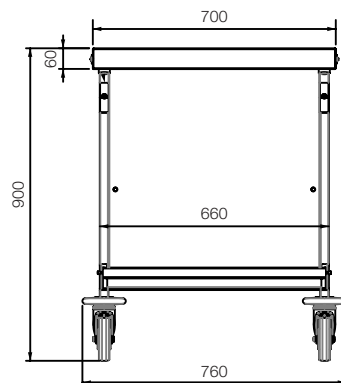

### Product Information:

- Ideal for aged care facilities
- Utility bin hung from mounting angle for rubbish at the end of the cart
- Top drawer holds 6 x 1/6 gastronorm pans
- Supplied with cutlery tray on angled slides
- Includes 3 x 1/1 gastronorm pans on angle slides
- Angle slides provided for 3 x 500 x 500 dishwasher baskets
- Lift-up and fold down shelf with retaining clips
- Drop down tray shelf to suit 350 x 270 trays
- 304 grade stainless steel construction
- Heavy-duty non-marking 125mm swivel casters with brakes, non-marking bumper
- 10 amp outlet for benchtop appliances of your choice
- 10 amp plug and lead fitted for connection to power when stationary

### Note:

Can replace dishwasher basket runners with holding compartment for hot/cold storage units

### Product Code:

CT = Trolleys  
 BFC = Beverage & Food Cart  
 1325 = 1325mm Wide

### Technical Data:

Dimensions: W x D x H: 1325 x 700 x 900  
 Total Connected Load: 2.4kW  
 Electrical Connection: 10A plug & lead fitted

Proudly Manufactured in Australia

Due to continuous product research and development, the information contained herein is subject to change without notice