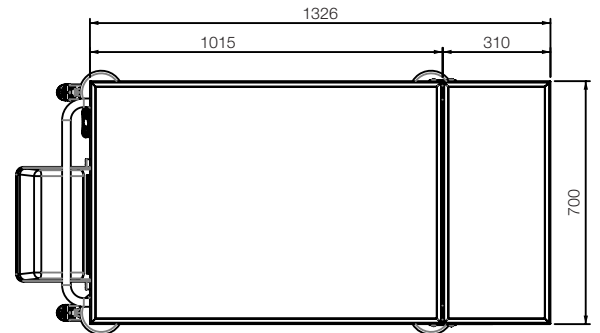

### Product Information:

- Ideal for aged care facilities
- Utility bin hung from mounting angle for rubbish at the end of the cart
- Top drawer holds 6 x 1/6 gastronorm pans
- Supplied with cutlery tray on angled slides
- Includes 3 x 1/1 gastronorm pans on angle slides
- Angle slides provided for 3 x 500 x 500 dishwasher baskets
- Lift-up and fold down shelf with retaining clips
- Drop down tray shelf to suit 350 x 270 trays
- 304 grade stainless steel construction
- Heavy-duty non-marking 125mm swivel casters with brakes, non-marking bumper
- 10 amp outlet for benchtop appliances of your choice
- 10 amp plug and lead fitted for connection to power when stationary

### Product Code:

CT = Trolleys  
 BFC = Beverage & Food Cart  
 1325 = 1325mm Wide

### Technical Data:

Dimensions: W x D x H: 1325 x 700 x 900  
 Total Connected Load: 2.4kW  
 Electrical Connection: 10A plug & lead fitted

Proudly Manufactured in Australia

Due to continuous product research and development, the information contained herein is subject to change without notice