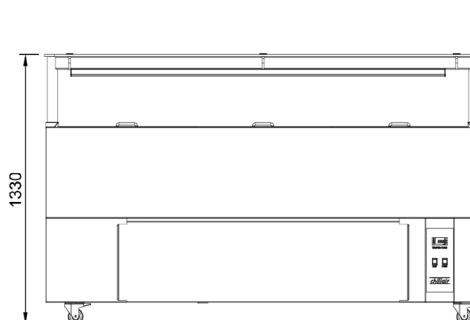

Front Elevation