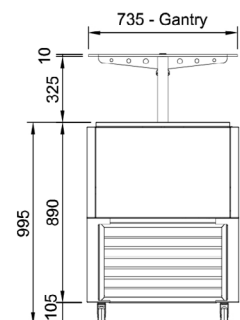

End Elevation

Proudly Manufactured
in Australia

Due to continuous product research and development, the information contained herein is subject to change without notice

Manufactured By:

Tom Stoddart Pty Ltd. ABN 16 009690251
39 Forest Way, Karawatha 4117 Queensland Australia
Tel : +61 7 3440 7600 Fax : +61 7 33441000
Web site: www.stoddart.com.au