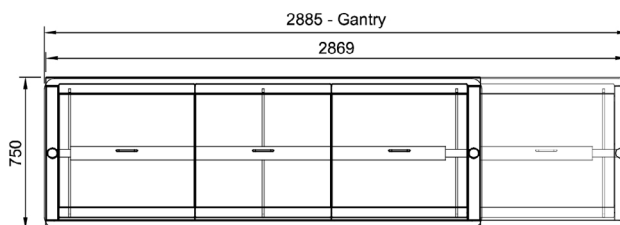

CR.IB.CLCBF.GCF.8

Island Buffet Refrigerated

Heavy-duty

Product Code:

CR	= Culinaire Refrigerated
IB	= Island Buffet
CLCBF	= Chillair Cold Well Bar - Fan Forced
GCF	= Gantry - Chillair - Flat Glass
8	= 8 Modules

Optional Extras:

8 Module Tray Race

- 2 sections per side CR.IB.CLCBF.TR.8
4 sections required for a tray race to each side

Technical Data:

Dimensions: W x D x H: 2885 x 750 x 1330
Total Connected Load: 2.28kW
Electrical Connection: 10A plug & lead fitted

Product Information:

- A practical and attractive solution to the presentation and holding of food for self-serve and in crib situations
- Designed for up to 3 hours continuous use
- Food to be removed and unit switched off between service periods
- Supplied with stainless steel covers for the cold well
- Adjustable digital temperature controller allows food to be held between +2°C to +4°C in a maximum of 35°C ambient temperature
- The blown air design passes cold air over and under the food pans creating an even cooling effect
- Fitted with a stainless steel gantry support frame and aluminum light surround
- 10mm toughened flat glass gantry fitted with fluorescent lights
- Fully insulated and constructed from 304 grade stainless steel with a No.4 finish
- Self-contained refrigeration with removable container for condensate water collection (no plumbing to waste required). Condensate container to be emptied between service periods
- Heavy-duty non-marking 75mm swivel castors
- Supplied as standard with 65mm deep gastronorm pans
- Suits gastronorm pans up to 100mm deep (sold separately)

Plan View

Proudly Manufactured
in Australia

Due to continuous product research and development, the information contained herein is subject to change without notice

Manufactured By: