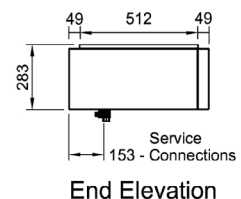

Accessories:

Large Pan Dividers

- To suit large GN pans **CA.PXL**

Cross Pan Dividers

- To suit large GN pans **CA.PXS**

Technical Data:

Dimensions: W x D x H: 2460 x 610 x 283
 Total Connected Load: 5.25kW
 Electrical Connection: 240V 3Ø + N + E
 Phase 1 Connection:
 Phase 2 Connection:
 Phase 3 Connection:
 Water Connection: 15mm
 Waste Connection: 50mm