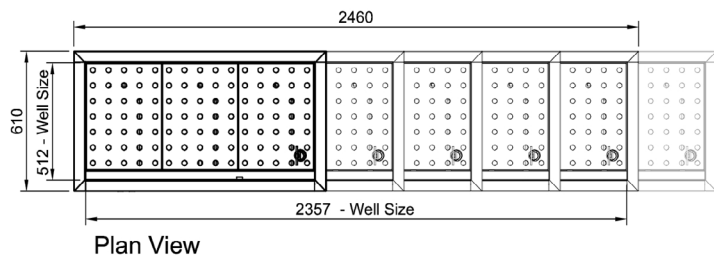

Product Code:

CH = Culinaire Heated
 BM = Bain Marie -
 U = Under Bench
 7 = 7 Modules

Optional Extras:

Radius Well

- Add **R** to code after the .U
 (If Required, must be nominated at time of order)
 CH.BM.UR.7

Accessories:

Large Pan Dividers

- To suit large GN pans **CA.PXL**

Cross Pan Dividers

- To suit large GN pans **CA.PXS**

Technical Data:

Dimensions: W x D x H: 2460 x 610 x 283
 Total Connected Load: 5.25kW
 Electrical Connection: 240V 3Ø + N + E
 Phase 1 Connection:
 Phase 2 Connection:
 Phase 3 Connection:
 Water Connection: 15mm
 Waste Connection: 50mm