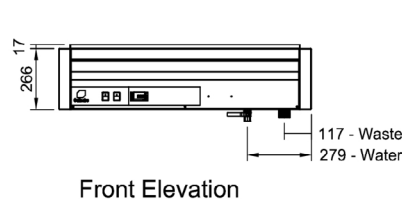

Accessories:

Large Pan Dividers

- To suit large GN pans **CA.PXL**

Cross Pan Dividers

- To suit large GN pans **CA.PXS**

Technical Data:

Dimensions: W x D x H: 2460 x 610 x 283
 Total Connected Load: 5.25kW
 Electrical Connection: 240V 3Ø + N + E
 Phase 1 Connection:
 Phase 2 Connection:
 Phase 3 Connection:
 Water Connection: 15mm
 Waste Connection: 50mm