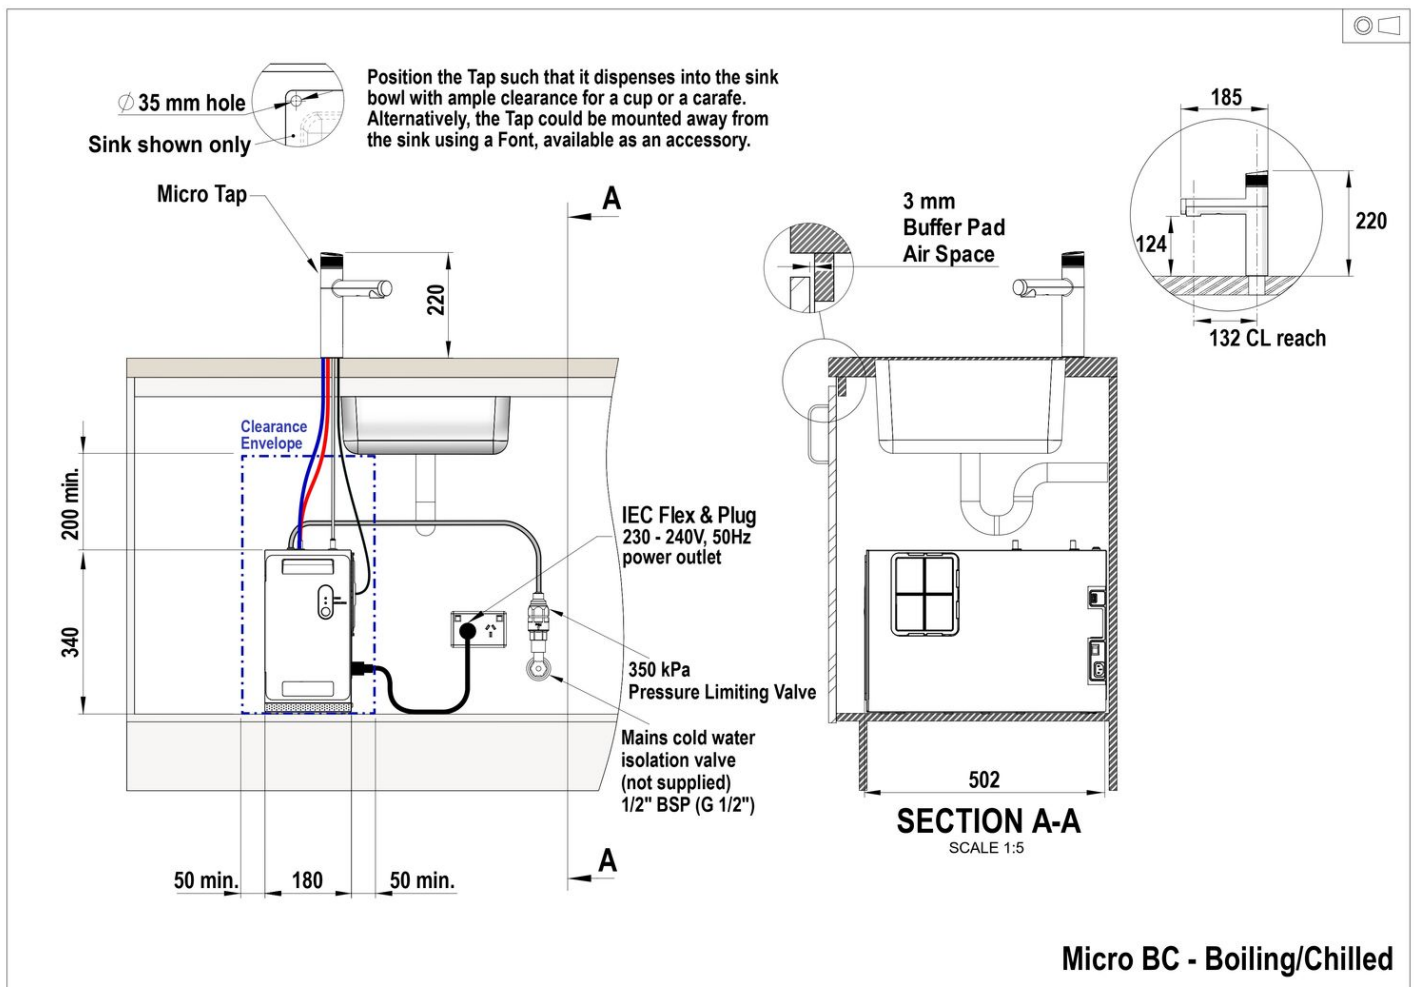

Dimensions

W395mm x D487mm x H333mm

Installation

Installation requirements

1. Installation and connection of your Zip HydroTap must be carried out by a qualified person, observing national and local regulations.
2. You will require suitable mains electrical and drinking water connections, plus waste water drainage all within 1.5 metres of the product.
3. **Discrete cabinetry cut outs are required for airflow. 40mm minimum clearance on cupboard base overhang required otherwise alternative installation options are available.**
4. Installation on most bench tops is straightforward however some stone bench tops may require a specialised cutting service.
5. If you live in a hard water area, we recommend installation of a Zip scale filtration kit.
6. Installation by Zip Professional Service can be arranged with a phone call or through www.zipwater.com/book-service-visit

Files

Installation Layout 3D (DWG)

BKL003 v1.03 09.19 Micro B, BC

Installation Layout (PDF)

BIM files

↓ ArchiCAD Swift
Globals Library
(LCF)

↓ ArchiCAD Zip Water
Library (LCF)

↓ Revit Content
Library