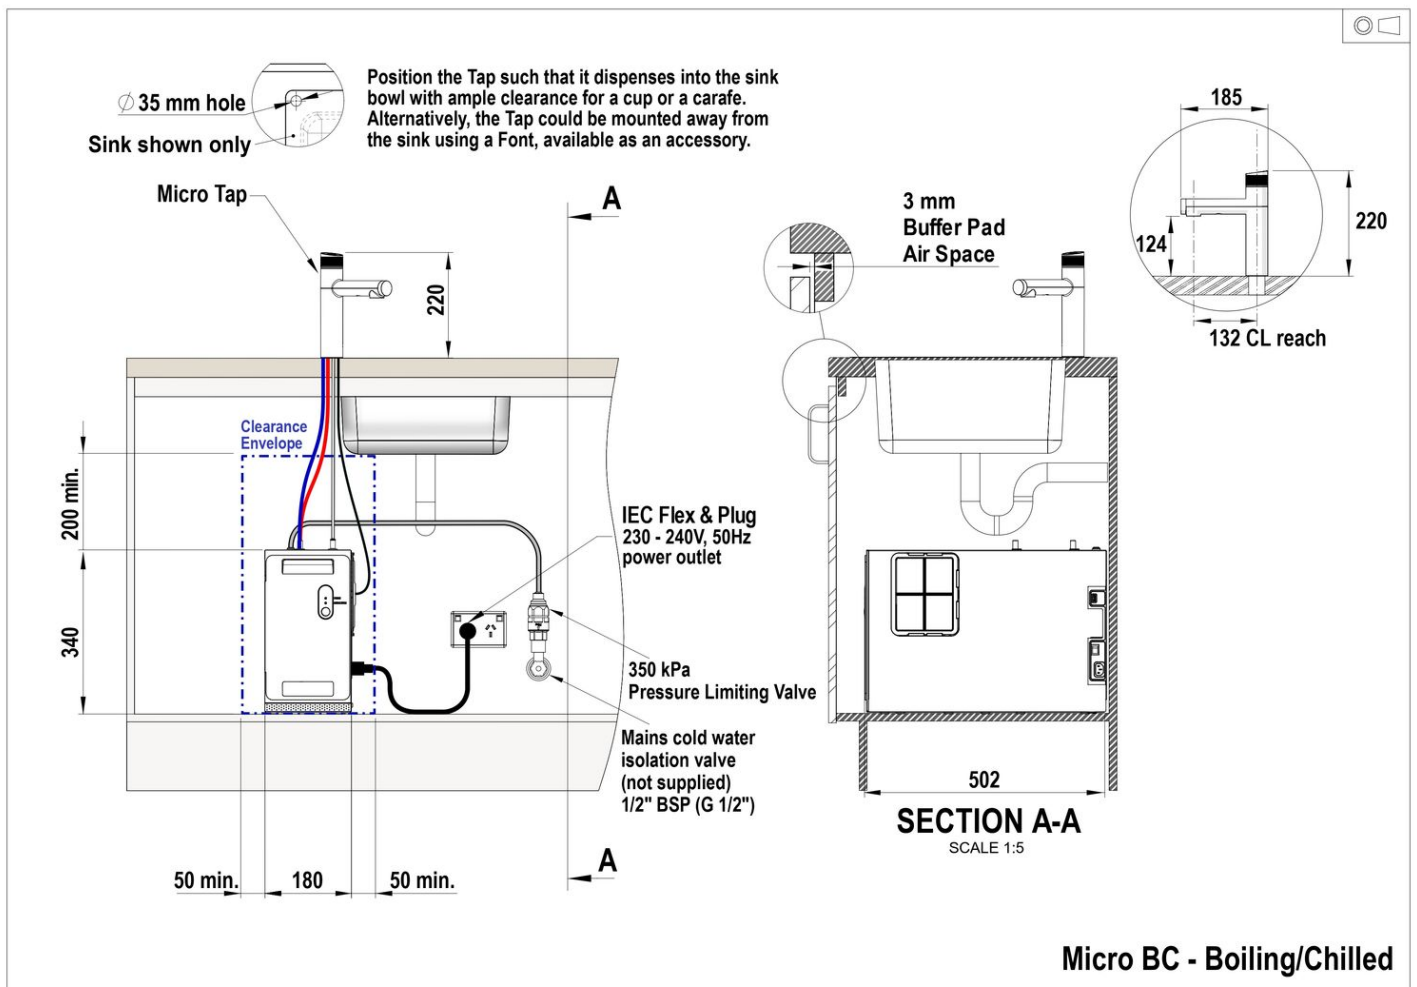

Dimensions

H340mm x W180mm x D502mm

Installation

Installation requirements

1. Installation and connection of your Zip HydroTap must be carried out by a qualified person, observing national and local regulations.
2. You will require suitable mains electrical and drinking water connections, plus waste water drainage all within 1.5 metres of the product.
3. **Discrete cabinetry cut outs are required for airflow. 40mm minimum clearance on cupboard base overhang required otherwise alternative installation options are available.**
4. Installation on most bench tops is straightforward however some stone bench tops may require a specialised cutting service.
5. If you live in a hard water area, we recommend installation of a Zip scale filtration kit.
6. Installation by Zip Professional Service can be arranged with a phone call or through www.zipwater.com/book-service-visit

Files

↓ Installation Layout 3D (DWG)

BKL003 v1.03 09.19 Micro B, BC

↓ Installation Layout (PDF)

BIM files

↓ ArchiCAD Swift
Globals Library
(LCF)

↓ ArchiCAD Zip Water
Library (LCF)

↓ Revit Content
Library