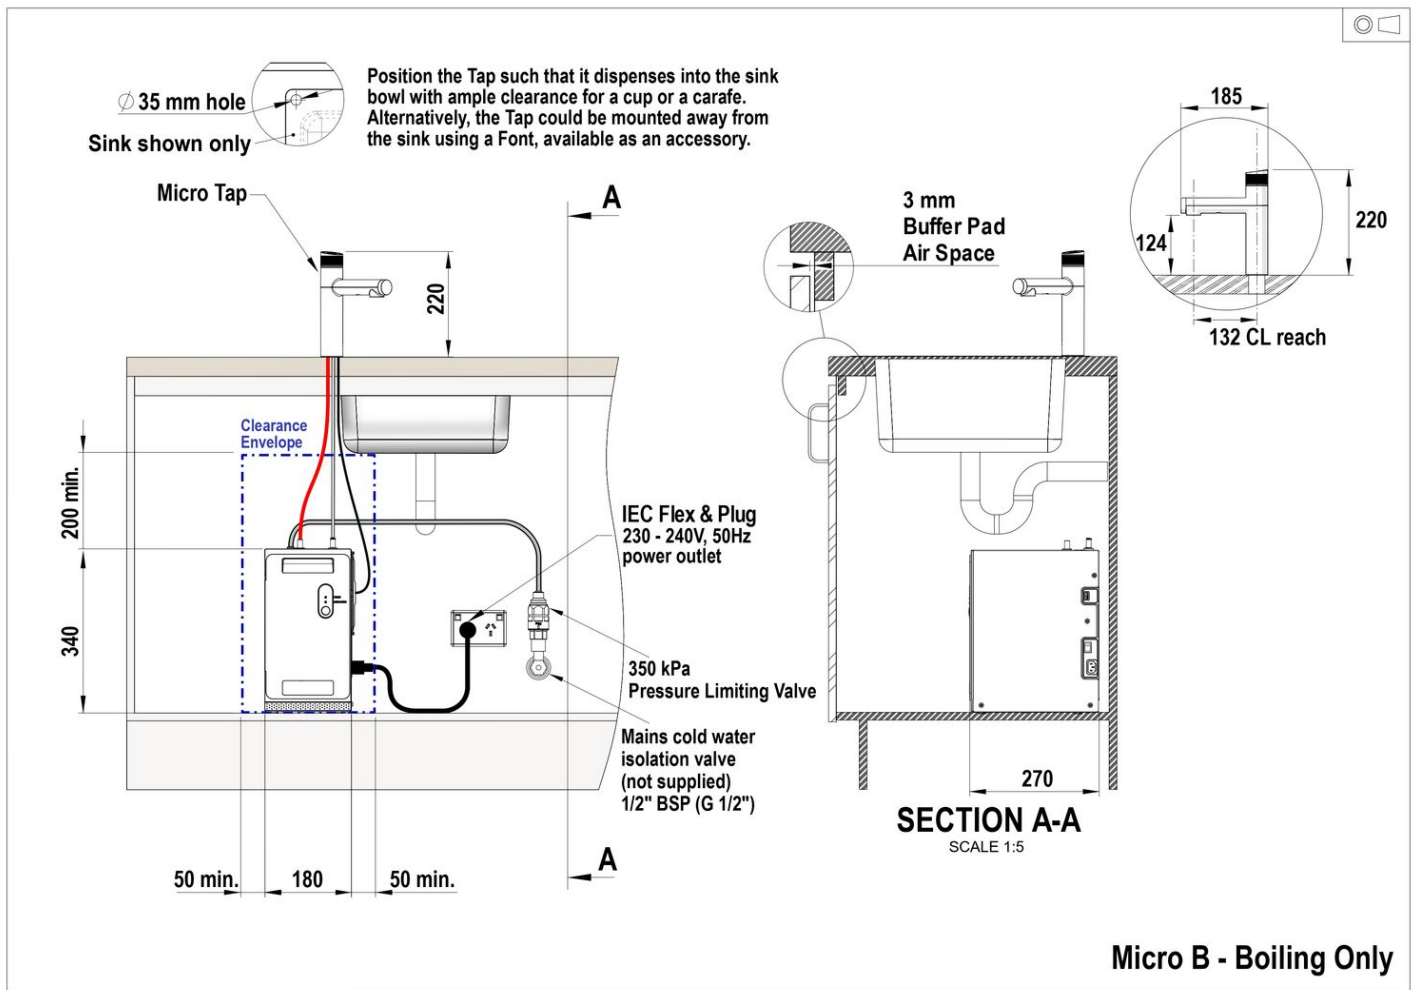

Installation

Installation requirements

1. Installation and connection of your Zip HydroTap must be carried out by a Zip Certified service technician, observing national and local regulations.
2. You will require suitable mains electrical and drinking water connections, plus waste water drainage all within 1 metre of the product.
3. Zip HydroTap is air-cooled so discrete cabinetry cut-outs are required for ventilation.
4. Installation on most bench tops is straightforward however some stone bench tops may require a specialised cutting service.
5. If you live in a hard water area, we recommend installation of a scale filtration kit.
6. Installation by Zip Professional Service can be arranged with a phone call or through www.zipwater.com/book-service-visit

Files

Installation Layout 3D (DWG)

BKL003 v1.03 09.19 Micro B, BC

Installation Layout (PDF)