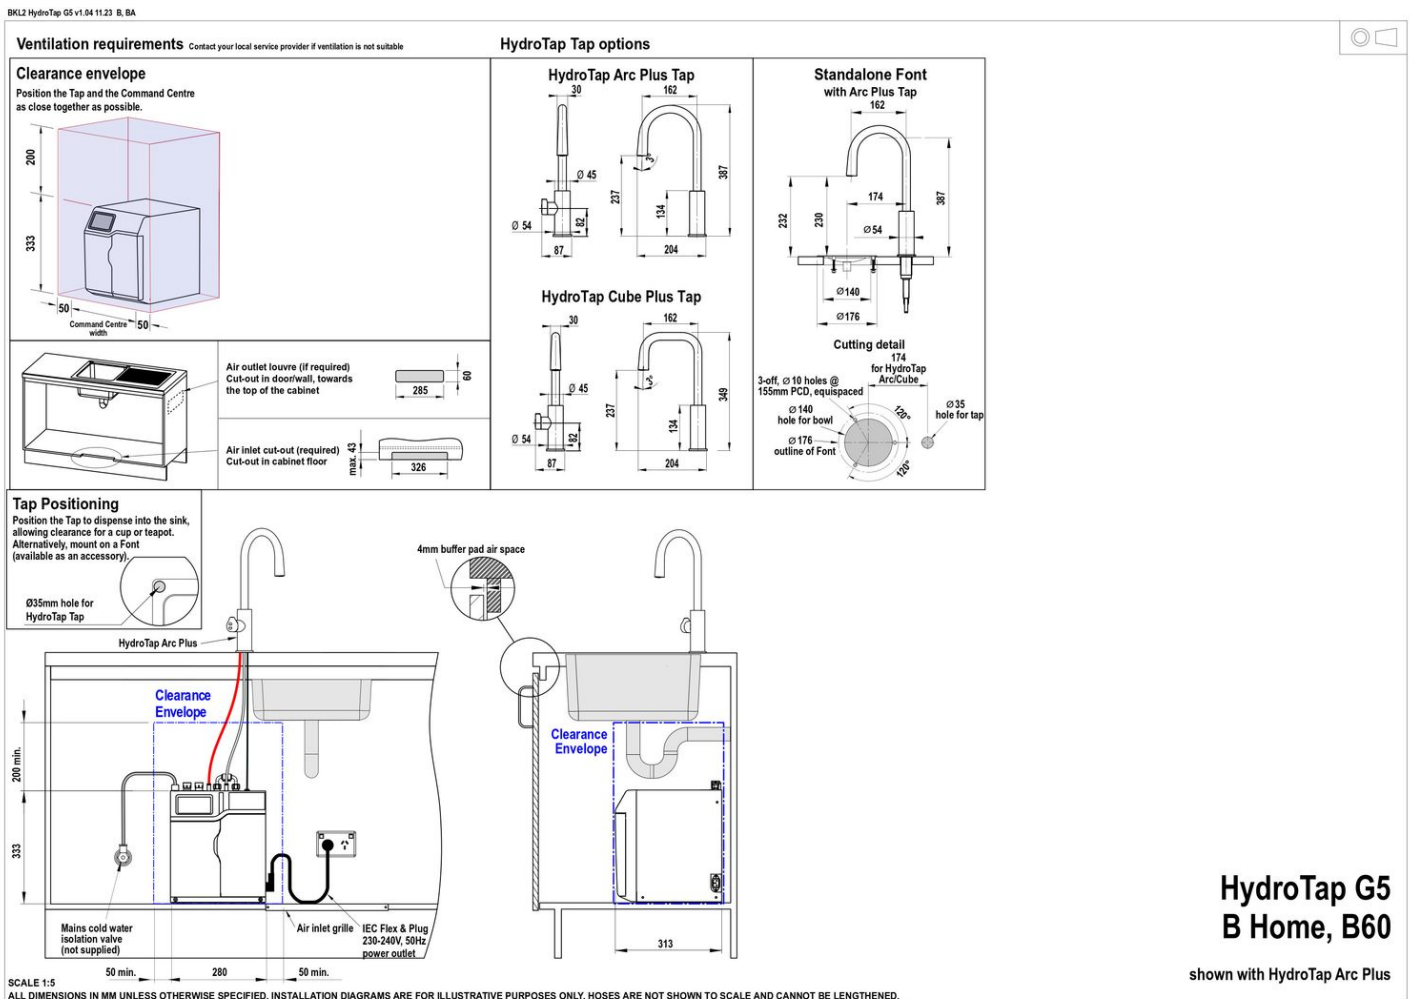

Capacity, weight & dimensions

Number of people	41-60
Boiling cups per hour	160

Plumbing

Water supply requirements	Cold
Water connection	1/2" BSP (G1/2)
Water valves	Integrated 500kPa Pressure limiting valve and Dual Check Valve
Water pressure	Min 170kPa - Max 700kPa

Command centre

Dimensions

W280mm x D313mm x H333mm

Installation

Installation requirements

1. Installation and connection of your Zip HydroTap must be carried out by a Zip Certified service technician, observing national and local regulations.
2. You will require suitable mains electrical and drinking water connections, plus waste water drainage all within 1 metre of the product.
3. Zip HydroTap is air-cooled so discrete cabinetry cut-outs are required for ventilation.
4. Installation on most bench tops is straightforward however some stone bench tops may require a specialised cutting service.
5. If you live in a hard water area, we recommend installation of a scale filtration kit.
6. Installation by Zip Professional Service can be arranged with a phone call or through www.zipwater.com/book-service-visit

Files

Installation Layout 3D (DWG)

Installation Layout (PDF)

BIM files

↓ ArchiCAD Swift
Globals Library
(LCF)

↓ ArchiCAD Zip Water
Library (LCF)

↓ BIM downloads

↓ Revit Project File
(RFA)