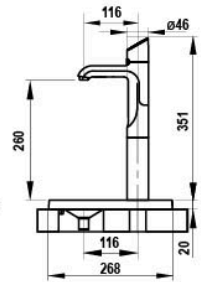

FONT KIT RAISED CHROME

Order Code 95258Z00

Font Kit Raised Assembly Chrome with 135mm extension - Fits Classic, Classic Plus, Touch-Free Wave, Miniboil Classic and Elite Plus

Manufacturing Code	95258Z00
--------------------	----------

Installation Requirements

Installation Detail

Cutting detail

shown with 135mm extension piece
and Classic Plus tap

95258 Font Raised