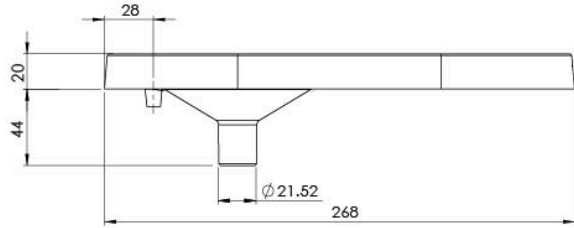

FONT KIT RAISED CHROME

Order Code 95258Z00

Font Kit Raised Assembly Chrome with 135mm extension - Fits Classic, Classic Plus, Touch-Free Wave, Miniboil Classic and Elite Plus

Manufacturing Code	95258Z00
--------------------	----------

Installation Requirements

Installation Detail

Cutting detail

shown with 135mm extension piece
and Classic Plus tap

95258 Font Raised