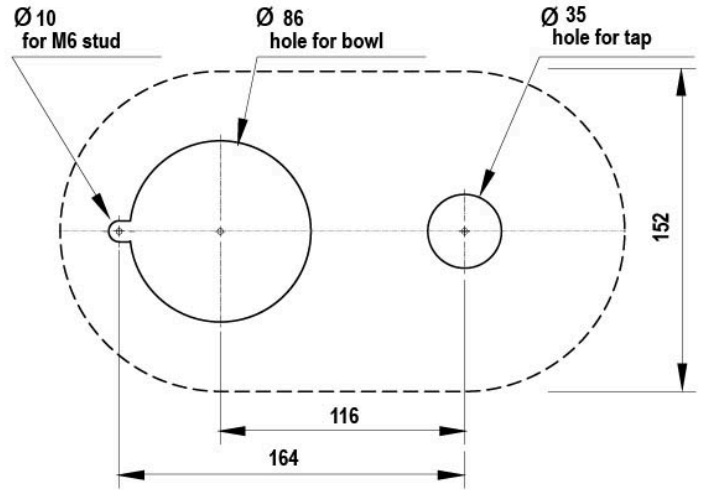

FONT KIT RAISED CHROME

Order Code 95258Z00

Font Kit Raised Assembly Chrome with 135mm extension - Fits Classic, Classic Plus, Touch-Free Wave, Miniboil Classic and Elite Plus

Manufacturing Code	95258Z00
--------------------	----------

Installation Requirements

Installation Detail

Cutting detail

shown with 135mm extension piece
and Classic Plus tap

95258 Font Raised