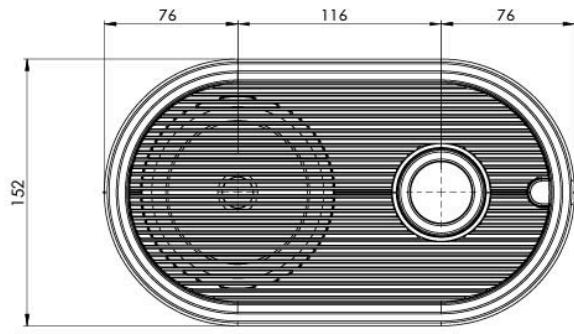

FONT KIT RAISED CHROME

Order Code 95258Z00

Font Kit Raised Assembly Chrome with 135mm extension - Fits Classic, Classic Plus, Touch-Free Wave, Miniboil Classic and Elite Plus

Manufacturing Code	95258Z00
--------------------	----------

Installation Requirements

Installation Detail

Cutting detail

shown with 135mm extension piece
and Classic Plus tap

95258 Font Raised