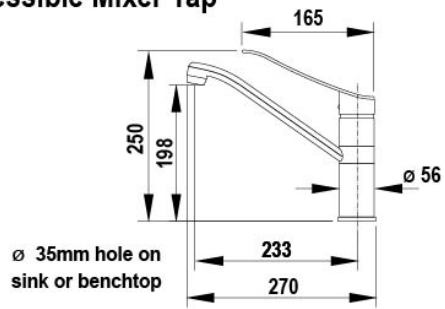

Manufacturing Code 94278

Tap	Sink Mixer
Water Pressure	Min 150kPa - Max 700kPa.
Water Connection	12.7mmBSP
Water Supply Requirements	Hot & Cold (Mains Only)
Dimensions	H432mm x W106mm x D256mm
Wels Rating	Water Efficiency 5 Stars, Water Consumption 5.5L
Warranty	1 year parts & Labour

Arc Mixer Tap

\varnothing 35mm hole on sink or benchtop

Cube Mixer Tap

\varnothing 35mm hole on sink or benchtop

Classic Mixer Tap

\varnothing 35mm hole on sink or benchtop

Accessible Mixer Tap

\varnothing 35mm hole on sink or benchtop

ALL DIMENSIONS IN MM UNLESS OTHERWISE SPECIFIED