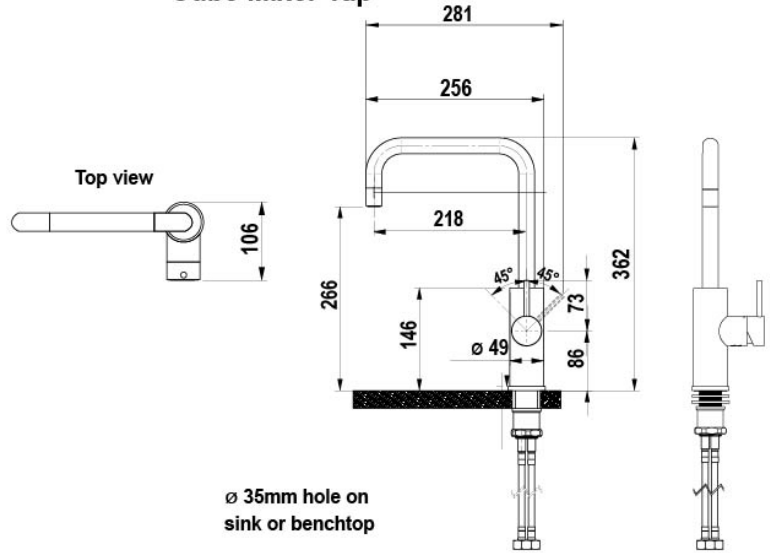

Manufacturing Code 94278

Tap	Sink Mixer
Water Pressure	Min 150kPa - Max 700kPa.
Water Connection	12.7mmBSP
Water Supply Requirements	Hot & Cold (Mains Only)
Dimensions	H432mm x W106mm x D256mm
Wels Rating	Water Efficiency 5 Stars, Water Consumption 5.5L
Warranty	1 year parts & Labour

Installation Requirements

Must be installed by a suitably qualified person in accordance with manufacturers instructions and with all relevant plumbing and electrical regulations.

Installation Detail

BKL3 A3 Mixer Taps v1.00 07.21

Arc Mixer Tap

\varnothing 35mm hole on sink or benchtop

Cube Mixer Tap

\varnothing 35mm hole on sink or benchtop

Classic Mixer Tap

\varnothing 35mm hole on sink or benchtop

Accessible Mixer Tap

\varnothing 35mm hole on sink or benchtop

ALL DIMENSIONS IN MM UNLESS OTHERWISE SPECIFIED