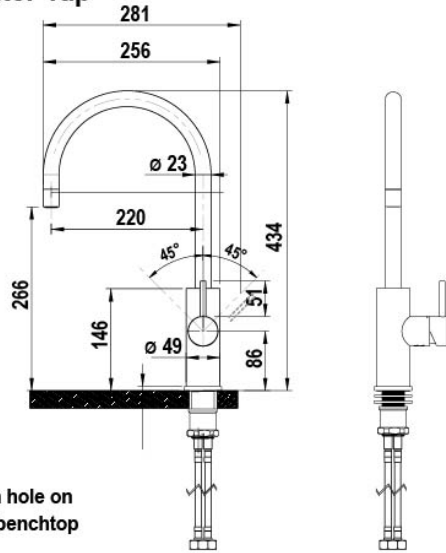

Manufacturing Code 94278

Tap	Sink Mixer
Water Pressure	Min 150kPa - Max 700kPa.
Water Connection	12.7mmBSP
Water Supply Requirements	Hot & Cold (Mains Only)
Dimensions	H432mm x W106mm x D256mm
Wels Rating	Water Efficiency 5 Stars, Water Consumption 5.5L
Warranty	1 year parts & Labour

Installation Requirements

Must be installed by a suitably qualified person in accordance with manufacturers instructions and with all relevant plumbing and electrical regulations.

Installation Detail

BKL3 A3 Mixer Taps v1.00 07.21

Arc Mixer Tap

\varnothing 35mm hole on sink or benchtop

Cube Mixer Tap

\varnothing 35mm hole on sink or benchtop

Classic Mixer Tap

\varnothing 35mm hole on sink or benchtop

Accessible Mixer Tap

\varnothing 35mm hole on sink or benchtop

ALL DIMENSIONS IN MM UNLESS OTHERWISE SPECIFIED