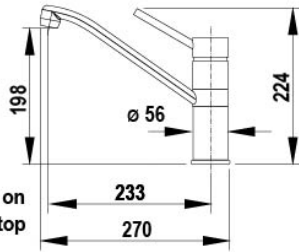

Manufacturing Code 94278

Tap	Sink Mixer
Water Pressure	Min 150kPa - Max 700kPa.
Water Connection	12.7mmBSP
Water Supply Requirements	Hot & Cold (Mains Only)
Dimensions	H432mm x W106mm x D256mm
Wels Rating	Water Efficiency 5 Stars, Water Consumption 5.5L
Warranty	1 year parts & Labour

Arc Mixer Tap

\varnothing 35mm hole on sink or benchtop

Cube Mixer Tap

\varnothing 35mm hole on sink or benchtop

Classic Mixer Tap

\varnothing 35mm hole on sink or benchtop

Accessible Mixer Tap

\varnothing 35mm hole on sink or benchtop

ALL DIMENSIONS IN MM UNLESS OTHERWISE SPECIFIED