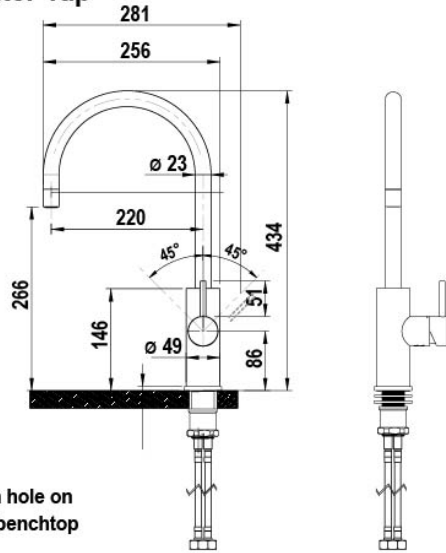

BKL3 A3 Mixer Taps v1.00 07.21

Arc Mixer Tap