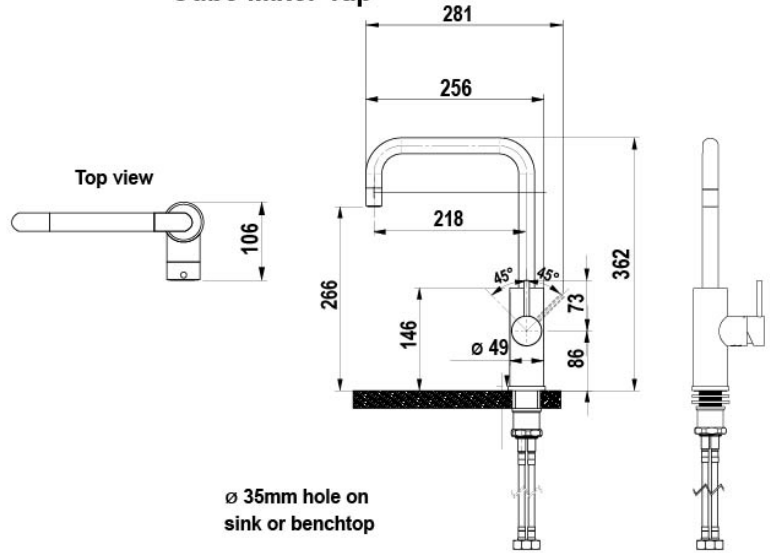

Cube Mixer Tap