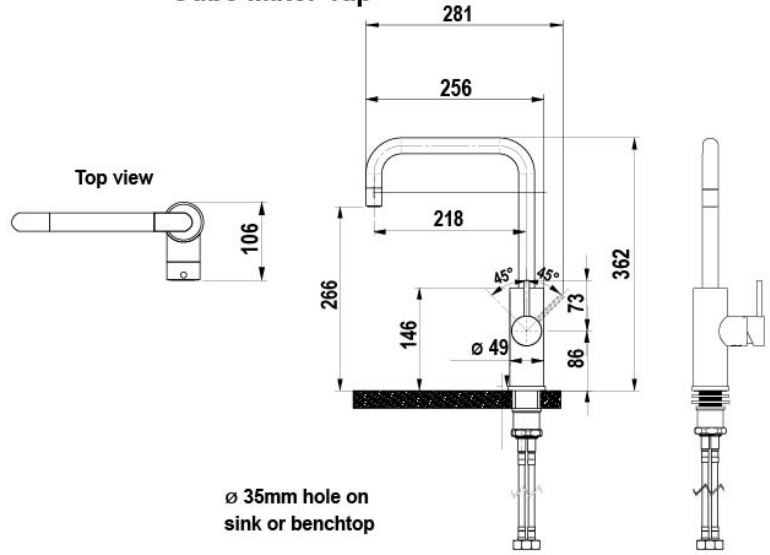

Cube Mixer Tap