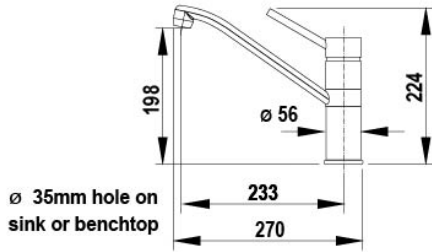

Manufacturing Code 93872

<b>Tap</b>	Sink Mixer
<b>Water Pressure</b>	Min 150kPa - Max 700kPa.
<b>Water Connection</b>	12.7mmBSP
<b>Water Supply Requirements</b>	Hot & Cold (Mains Only)
<b>Dimensions</b>	H432mm x W106mm x D256mm
<b>Wels Rating</b>	Water Efficiency 5 Stars, Water Consumption 5.5L
<b>Warranty</b>	1 Year (Parts & Labour)

### Accessible Mixer Tap

ALL DIMENSIONS IN MM UNLESS OTHERWISE SPECIFIED