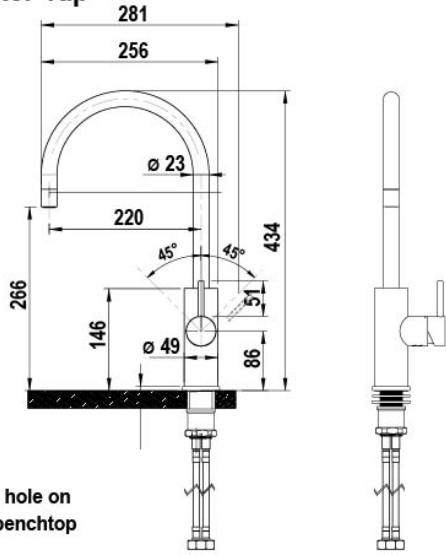

BKL3 A3 Mixer Taps v1.00 07.21

Arc Mixer Tap