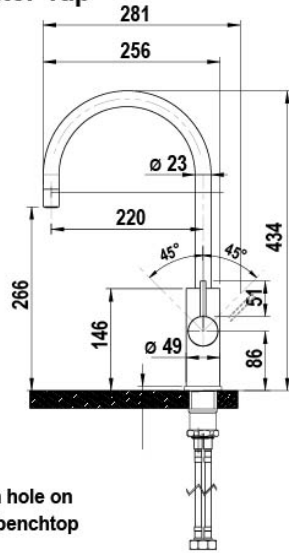

Manufacturing Code 93868

Tap	Sink Mixer
Water Pressure	Min 150kPa - Max 700kPa.
Water Connection	12.7mmBSP
Water Supply Requirements	Cold & Hot
Dimensions	H432mm x W106mm x D256mm
Wels Rating	Water Efficiency 5 Stars, Water Consumption 5.5L
Warranty	1 Year (Parts & Labour)

### Arc Mixer Tap

$\varnothing 35$ mm hole on sink or benchtop

### Classic Mixer Tap

$\varnothing 35$ mm hole on sink or benchtop

### Accessible Mixer Tap

$\varnothing 35$ mm hole on sink or benchtop

ALL DIMENSIONS IN MM UNLESS OTHERWISE SPECIFIED