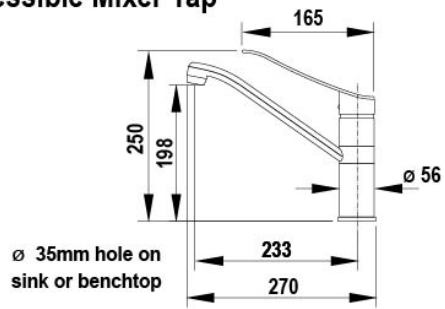

### Arc Mixer Tap

$\varnothing 35$ mm hole on sink or benchtop

### Cube Mixer Tap

$\varnothing 35$ mm hole on sink or benchtop

### Classic Mixer Tap

$\varnothing 35$ mm hole on sink or benchtop

### Accessible Mixer Tap

$\varnothing 35$ mm hole on sink or benchtop

ALL DIMENSIONS IN MM UNLESS OTHERWISE SPECIFIED