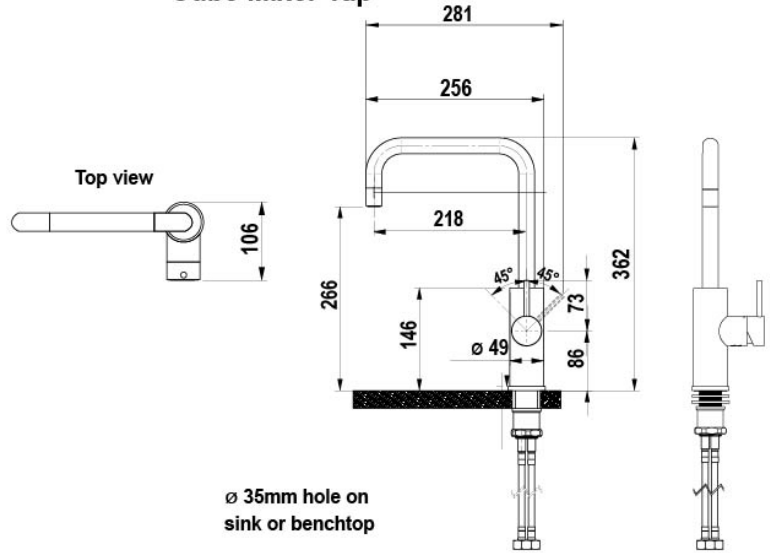

### Arc Mixer Tap

$\varnothing 35$ mm hole on sink or benchtop

### Cube Mixer Tap

$\varnothing 35$ mm hole on sink or benchtop

### Classic Mixer Tap

$\varnothing 35$ mm hole on sink or benchtop

### Accessible Mixer Tap

$\varnothing 35$ mm hole on sink or benchtop

ALL DIMENSIONS IN MM UNLESS OTHERWISE SPECIFIED