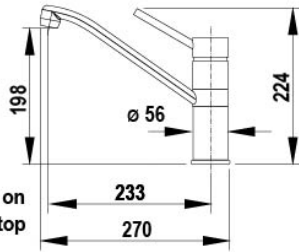

### Arc Mixer Tap

$\varnothing 35$ mm hole on sink or benchtop

### Cube Mixer Tap

$\varnothing 35$ mm hole on sink or benchtop

### Classic Mixer Tap

$\varnothing 35$ mm hole on sink or benchtop

### Accessible Mixer Tap

$\varnothing 35$ mm hole on sink or benchtop

ALL DIMENSIONS IN MM UNLESS OTHERWISE SPECIFIED