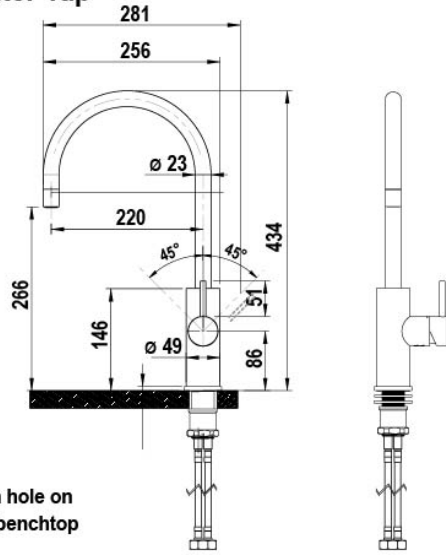

Manufacturing Code 93867

Tap	Sink Mixer
Water Pressure	Min 150kPa - Max 700kPa.
Water Connection	12.7mmBSP
Water Supply Requirements	Hot & Cold (Mains Only)
Dimensions	H432mm x W106mm x D256mm
Wels Rating	Water Efficiency 5 Stars, Water Consumption 5.5L
Warranty	1 Year (Parts & Labour)

Installation Requirements

Must be installed by a suitably qualified person in accordance with manufacturers instructions and with all relevant plumbing and electrical regulations.

Installation Detail

BKL3 A3 Mixer Taps v1.00 07.21

Arc Mixer Tap

Cube Mixer Tap

Classic Mixer Tap

Accessible Mixer Tap

ALL DIMENSIONS IN MM UNLESS OTHERWISE SPECIFIED