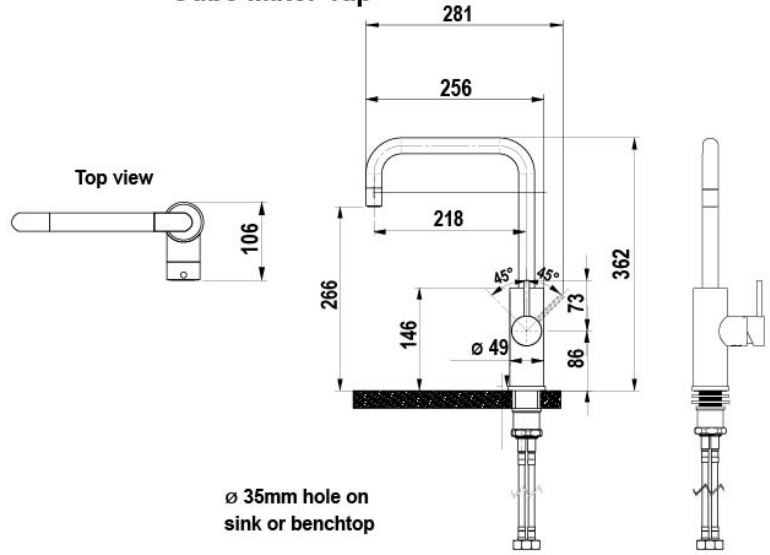

Manufacturing Code 93867

Tap	Sink Mixer
Water Pressure	Min 150kPa - Max 700kPa.
Water Connection	12.7mmBSP
Water Supply Requirements	Hot & Cold (Mains Only)
Dimensions	H432mm x W106mm x D256mm
Wels Rating	Water Efficiency 5 Stars, Water Consumption 5.5L
Warranty	1 Year (Parts & Labour)

Installation Requirements

Must be installed by a suitably qualified person in accordance with manufacturers instructions and with all relevant plumbing and electrical regulations.

Installation Detail

BKL3 A3 Mixer Taps v1.00 07.21

Arc Mixer Tap

Cube Mixer Tap

Classic Mixer Tap

Accessible Mixer Tap

ALL DIMENSIONS IN MM UNLESS OTHERWISE SPECIFIED