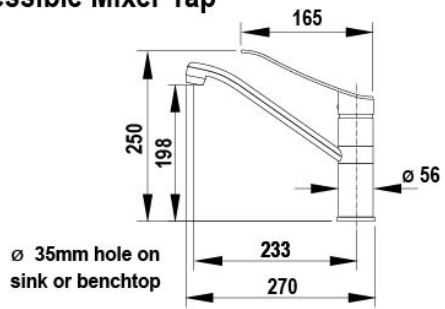

Manufacturing Code 93867

Tap	Sink Mixer
Water Pressure	Min 150kPa - Max 700kPa.
Water Connection	12.7mmBSP
Water Supply Requirements	Hot & Cold (Mains Only)
Dimensions	H432mm x W106mm x D256mm
Wels Rating	Water Efficiency 5 Stars, Water Consumption 5.5L
Warranty	1 Year (Parts & Labour)

Arc Mixer Tap

Cube Mixer Tap

Classic Mixer Tap

Accessible Mixer Tap

ALL DIMENSIONS IN MM UNLESS OTHERWISE SPECIFIED