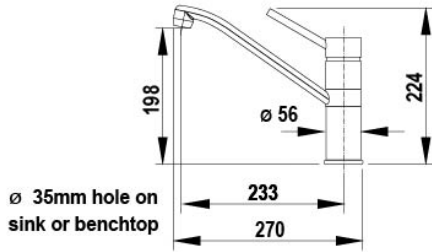

Manufacturing Code 93867

Tap	Sink Mixer
Water Pressure	Min 150kPa - Max 700kPa.
Water Connection	12.7mmBSP
Water Supply Requirements	Hot & Cold (Mains Only)
Dimensions	H432mm x W106mm x D256mm
Wels Rating	Water Efficiency 5 Stars, Water Consumption 5.5L
Warranty	1 Year (Parts & Labour)

Installation Requirements

Must be installed by a suitably qualified person in accordance with manufacturers instructions and with all relevant plumbing and electrical regulations.

Installation Detail

BKL3 A3 Mixer Taps v1.00 07.21

Arc Mixer Tap

Cube Mixer Tap

Classic Mixer Tap

Accessible Mixer Tap

ALL DIMENSIONS IN MM UNLESS OTHERWISE SPECIFIED