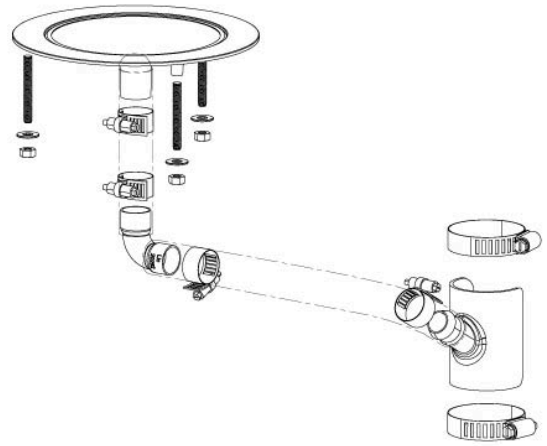

## Installation Requirements

---

Installation Detail

TOP VIEW

SECTION A-A  
SCALE 1 : 1.5

93441 Stand Alone Font