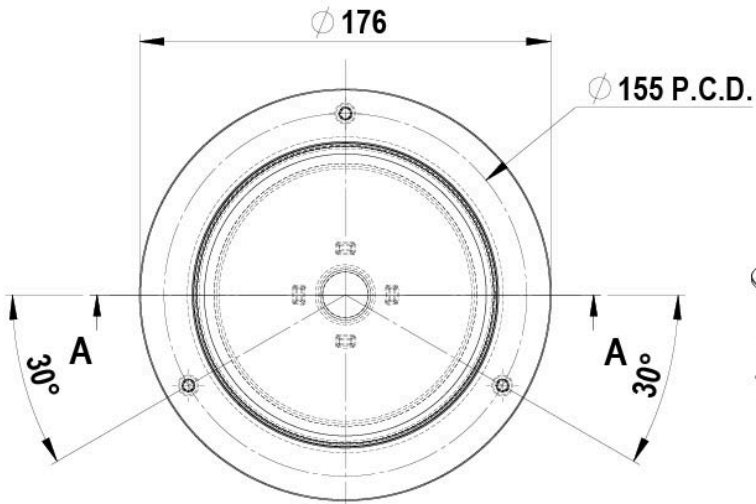

# FONT KIT STAND ALONE CHROME

Order Code 93441Z00

Font Kit Stand Alone Assembly Chrome - fits Arc Plus and Cube Plus

---

Manufacturing Code      93441Z00

---

---

## Installation Requirements

---

Installation Detail

TOP VIEW

SECTION A-A  
SCALE 1 : 1.5

93441 Stand Alone Font