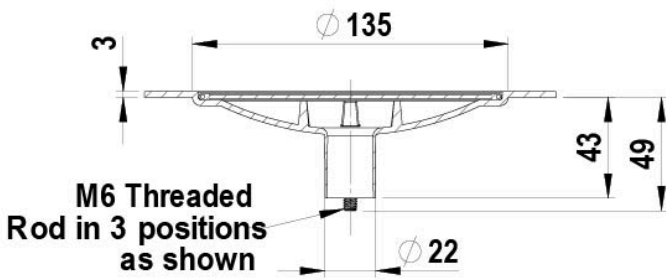

# FONT KIT STAND ALONE CHROME

Order Code 93441Z00

Font Kit Stand Alone Assembly Chrome - fits Arc Plus and Cube Plus

---

Manufacturing Code      93441Z00

---

---

## Installation Requirements

---

Installation Detail

TOP VIEW

SECTION A-A  
SCALE 1 : 1.5

93441 Stand Alone Font