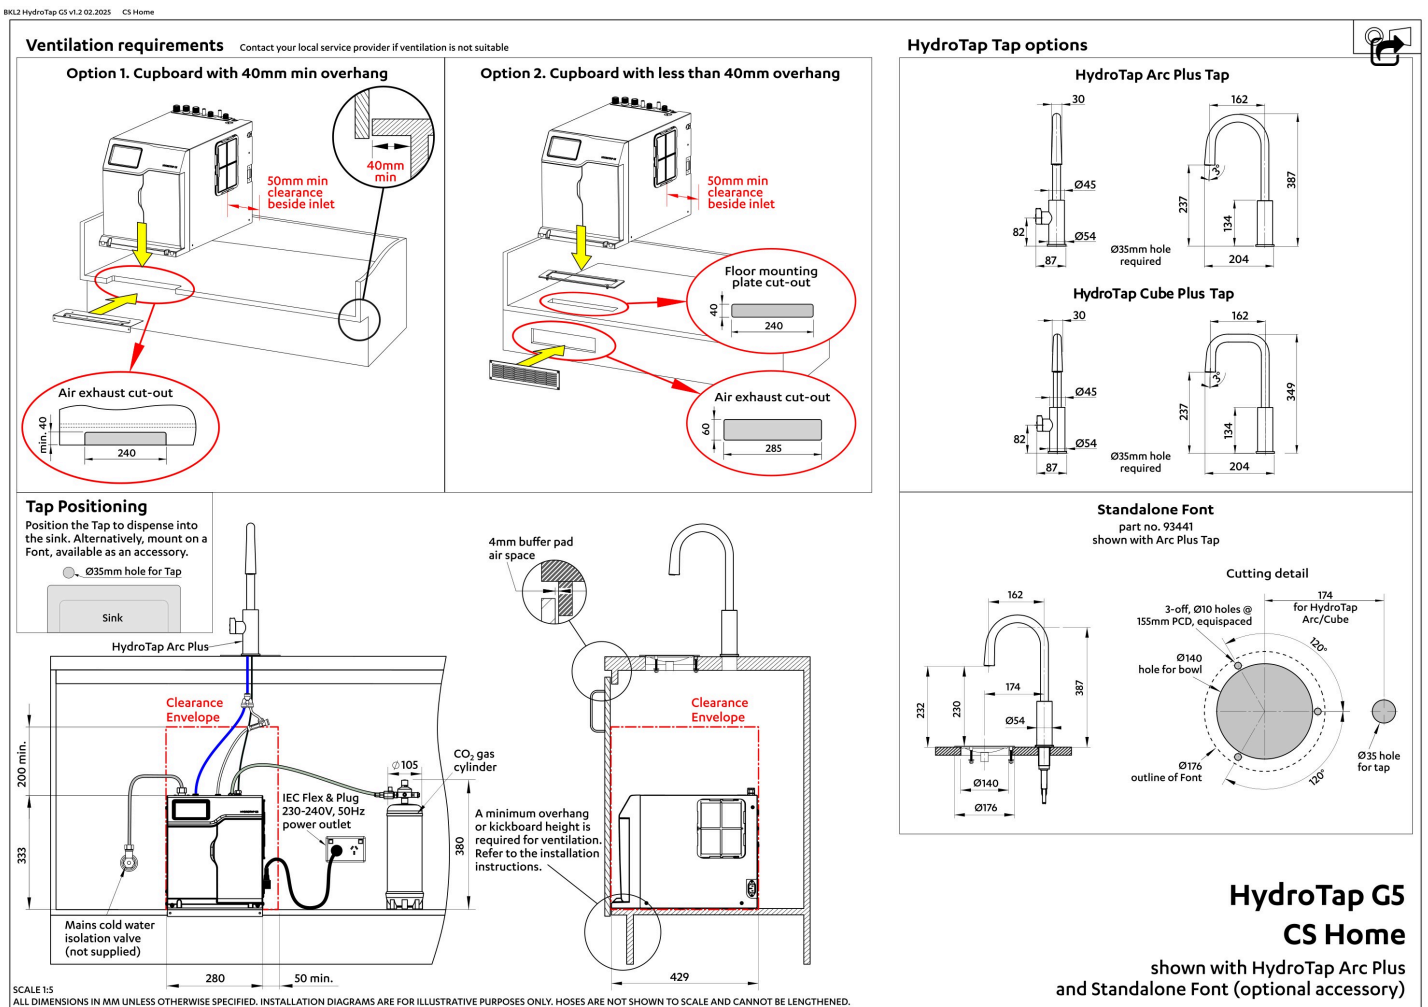

Installation Requirements

1. Installation and connection of your Zip HydroTap must be carried out by a qualified person, observing national and local regulations.
2. You will require suitable mains electrical and drinking water connections, plus waste water drainage all within 1.5 metres of the product.
3. Discrete cabinetry cut outs are required for airflow. 40mm minimum clearance on cupboard base overhang required otherwise alternative installation options are available.
4. Installation on most bench tops is straightforward however some stone bench tops may require a specialised cutting service.
5. If you live in a hard water area, we recommend installation of a Zip scale filtration kit.
6. Installation by Zip Professional Service can be arranged with a phone call or through www.zipwater.com/book-service-visit

Installation Detail

**HydroTap G5
CS Home**
shown with HydroTap Arc Plus
and Standalone Font (optional accessory)