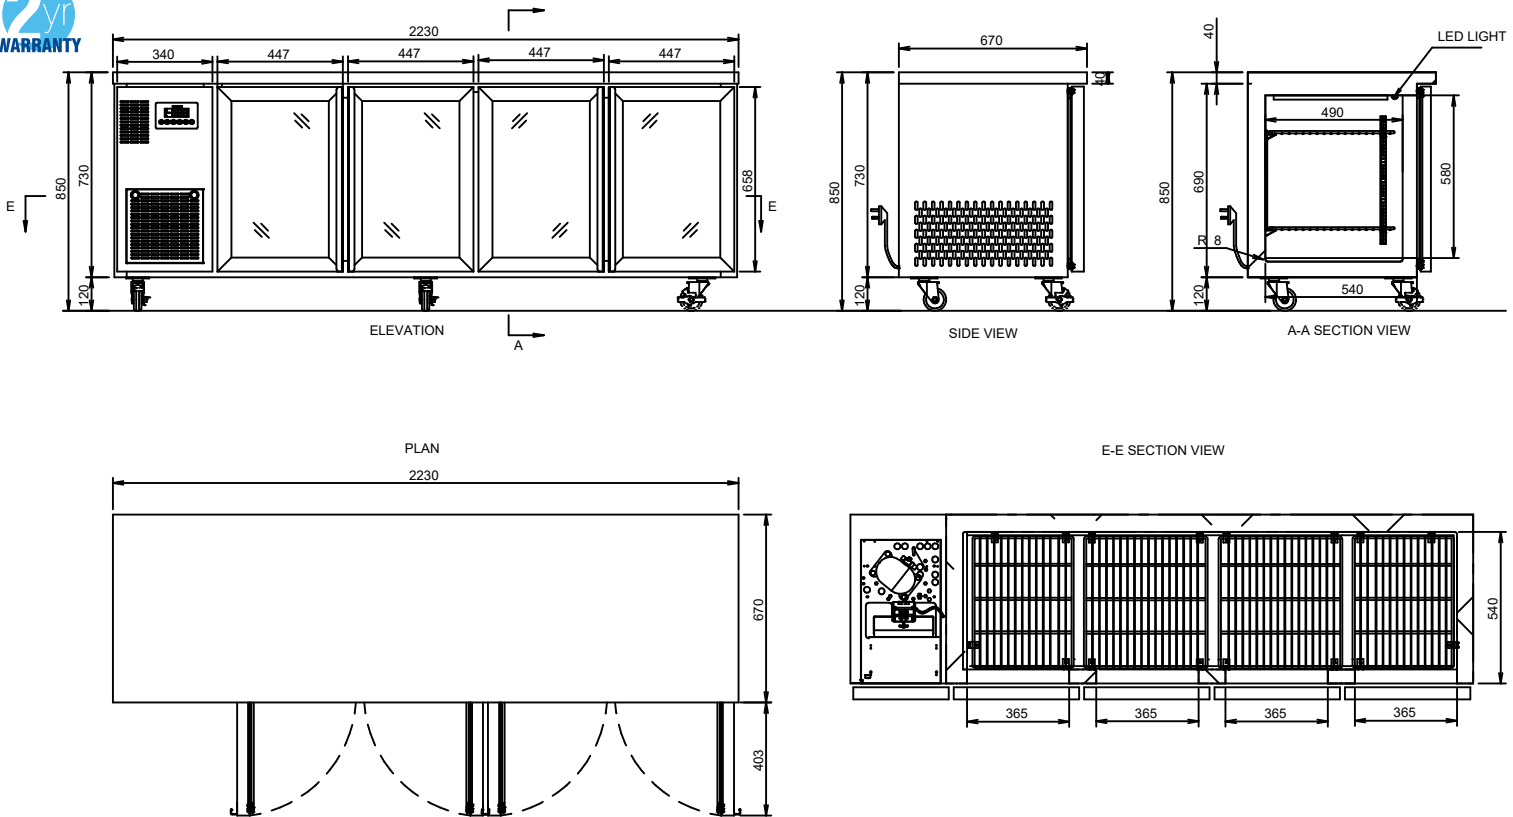

HTU4GBHC

CATEGORY | TOPAZ RANGE

RANGE | **Topaz Under Counter**

UNIT | REFRIGERATOR

TYPE | SELF CONTAINED

DOORS | 4

SPECIFICATIONS

CAPACITY LITRES	500
TEMPERATURE	1°C / 4°C
FRONT BREATHING	YES
DIMENSIONS - W X D X H (ON 120 MM H CASTORS) MM	2230 W X 670 D X 850 H
WEIGHT UNPACKED (KG)	160

STANDARD INCLUSIONS ***

DOOR TYPE	G (Glass Door)
FINISH (INTERIOR AND EXTERIOR EXCLUDING REAR AND UNDER)	B (Black)
SHELVES/DOOR (ADJUSTABLE STRIPS AND CLIPS)	2

GAS TYPE

REFRIGERANT	R290
-------------	------

ELECTRICAL

POWER SUPPLY	10 amp
POWER CABLE LENGTH (METRES)	2
RUNNING AMPS	2.0

PERFORMANCE

KWH/24HR READING	4.6
TEMPERATURE CLASS	4 M1
AMBIENT RATING	38°C