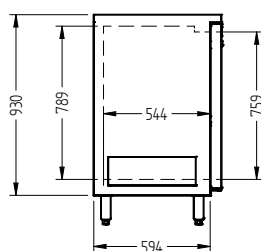

HC4RS

CATEGORY	GENERAL COUNTERS & BACK BARS
RANGE	Cameo
UNIT	REFRIGERATOR
TYPE	REMOTE
DOORS	4

SPECIFICATIONS

CAPACITY LITRES	870
TEMPERATURE	1°C / 4°C
DIMENSIONS - W X D X H (ON 150MM H LEGS) MM	2340 W x 650 D x 1080 H
WEIGHT UNPACKED (KG)	220

STANDARD INCLUSIONS ***

DOOR TYPE	Standard: S (Solid Door)
FINISH	B (Black with stainless steel countertop and internal floor) or S (Stainless Steel) interior and exterior excluding rear and under
SHELVES/DOOR	2

ELECTRICAL

POWER SUPPLY	10 amp
POWER CABLE LENGTH (METRES)	2
RUNNING AMPS	1.3

GAS TYPE

REFRIGERANT	R448a
-------------	-------

REFRIGERATION WATTAGES FOR REMOTE UNITS

REMOTE WATTAGES	900 @ -5°C SST
-----------------	----------------