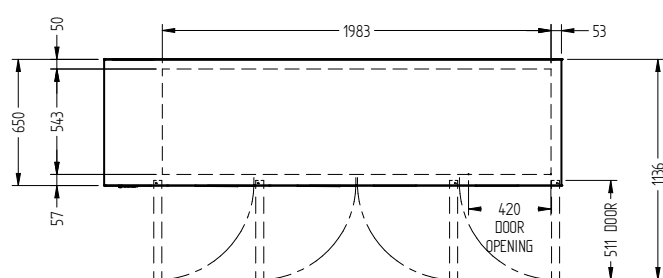

HC4RS

CATEGORY	GENERAL COUNTERS & BACK BARS
RANGE	Cameo
UNIT	REFRIGERATOR
TYPE	REMOTE
DOORS	4

SPECIFICATIONS

CAPACITY LITRES	870
TEMPERATURE	1°C / 4°C
DIMENSIONS - W X D X H (ON 150MM H LEGS) MM	2340 W x 650 D x 1080 H
WEIGHT UNPACKED (KG)	220

STANDARD INCLUSIONS ***

DOOR TYPE	Standard: S (Solid Door)
FINISH	B (Black with stainless steel countertop and internal floor) or S (Stainless Steel) interior and exterior excluding rear and under
SHELVES/DOOR	2

ELECTRICAL

POWER SUPPLY	10 amp
POWER CABLE LENGTH (METRES)	2
RUNNING AMPS	1.3

GAS TYPE

REFRIGERANT	R448a
-------------	-------

REFRIGERATION WATTAGES FOR REMOTE UNITS

REMOTE WATTAGES	900 @ -5°C SST
-----------------	----------------