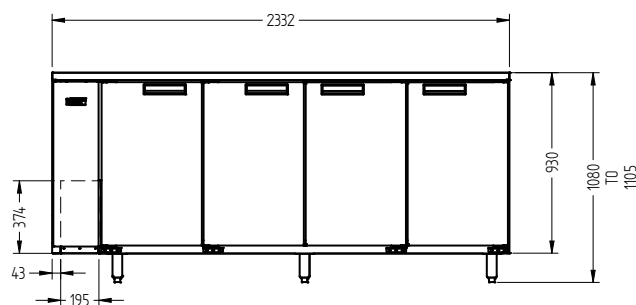

HC4RS

CATEGORY	GENERAL COUNTERS & BACK BARS
RANGE	Cameo
UNIT	REFRIGERATOR
TYPE	REMOTE
DOORS	4

SPECIFICATIONS

CAPACITY LITRES	870
TEMPERATURE	1°C / 4°C
DIMENSIONS - W X D X H (ON 150MM H LEGS) MM	2340 W x 650 D x 1080 H
WEIGHT UNPACKED (KG)	220

STANDARD INCLUSIONS ***

DOOR TYPE	Standard: S (Solid Door)
FINISH	B (Black with stainless steel countertop and internal floor) or S (Stainless Steel) interior and exterior excluding rear and under
SHELVES/DOOR	2

ELECTRICAL

POWER SUPPLY	10 amp
POWER CABLE LENGTH (METRES)	2
RUNNING AMPS	1.3

GAS TYPE

REFRIGERANT	R448a
-------------	-------

REFRIGERATION WATTAGES FOR REMOTE UNITS

REMOTE WATTAGES	900 @ -5°C SST
-----------------	----------------