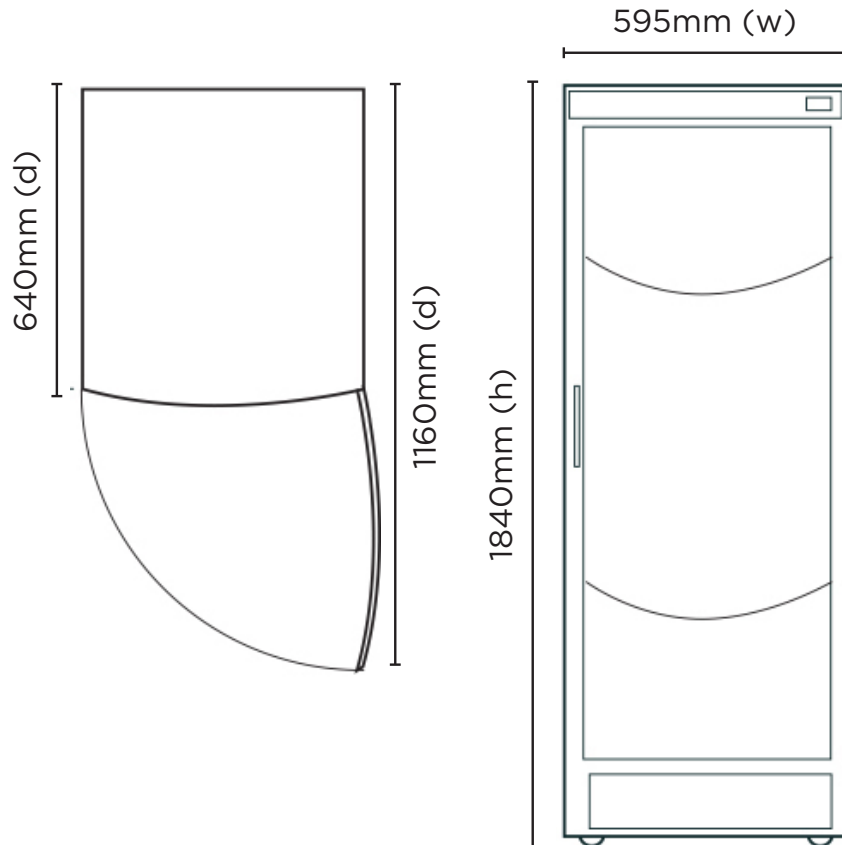

WC0400C-NR

Wine Fridge 372L - 1 Door - Curved Glass

Vertical Display & Storage

Wine Fridge

372L - 1 Door - Curved Glass

Vertical Display & Storage

SPECIFICATIONS

Model Number	WC0400C-NR
Part Number	3735145-NR
Volume	372L
Unit Weight	84kg
Packaged Weight	89kg
Adjustable Temp. Range	+2°C to +14°C
Max. Ambient Temp.	40°C
Climate Class	4
Refrigeration Capacity	270W
Air Circulation	Fan Forced
Refrigerant	R600a
Rated Current	1.15A
Electrical Voltage	220-240V
Frequency	50Hz
Power Supply	Single Phase
Power Plug	1 x 10A
Plug Location	Rear, bottom Left

Colour	Silver
Display Light Box	No
Internal Light	LED
No. of Doors	1
Door Type	Glass
Door Glass Type	Double glazed
Door Style	Hinged
Door Shape	Curved
Door Swing Dimension	595mm
Total Depth of door open	1160mm
Self-Closing Door	Yes
Door Lock	No
No. of Shelves incl Base	6
Shelf Type	Adjustable, wooden
Shelves Dimensions	498(w) x 394(d) mm
Temp. Controller	Analogue
Castors	Yes
Warranty	2 Years Bromic Extra Care Warranty - Labour and Parts

DIMENSIONS

	External (mm)
Width	595
Depth	640
Height	1840
	Internal (mm)
Width	505
Depth	462
Height	1555
	Packaged (mm)
Width	665
Depth	685
Height	1950