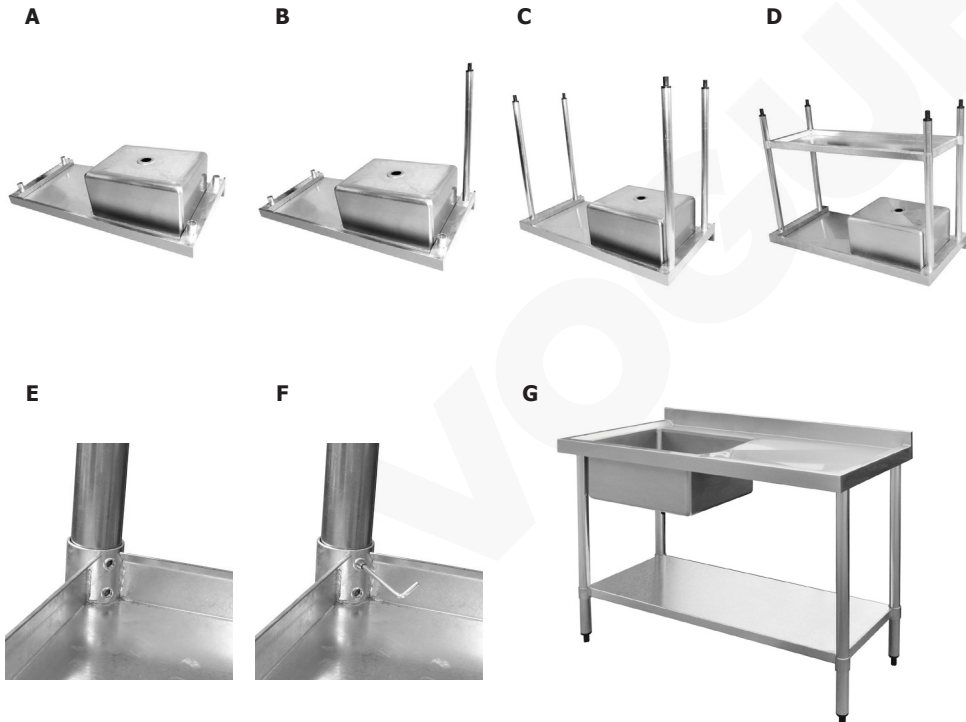

VOGUE

Stainless Steel Sink Assembly Instructions

Model:

HC900/HC901/HC902/HC903/HC904/HC905/HC906/HC907/HC908/HC909/
HC912/HC913/HC914/HC915/HC916/HC917/HC918/HC919/HC920/HC921

Model featured - HC903

	<p>x1</p>		<p>x16</p>
	<p>x4</p>		<p>x1</p>
	<p>x1</p>		<p>x1</p>

Assembly

Note: Be sure to check all packaging materials for any small parts that may have come loose during transportation.

1. Remove all protective film from the shelf, legs and underneath the sink, taking care to avoid scratching the surfaces.
2. Place the sink face down on the floor [A].
3. Insert the legs into the sockets situated at each corner of the sink [B & C].

Note: The legs are marked at 25cm to help position the shelf in a level position.

5. Hold the shelf in position and insert the grub screws to loosely secure the shelf to each leg [E] and the legs to the sink top.