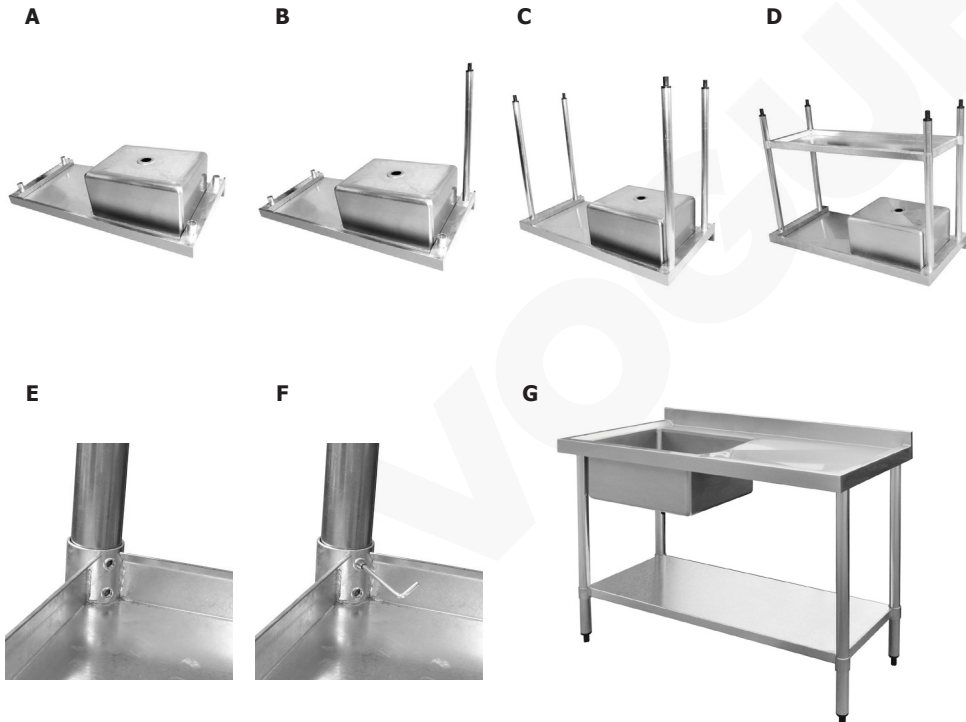

VOGUE

Stainless Steel Sink Assembly Instructions

Model:

HC900/HC901/HC902/HC903/HC904/HC905/HC906/HC907/HC908/HC909/
HC912/HC913/HC914/HC915/HC916/HC917/HC918/HC919/HC920/HC921

Model featured - HC903

	<p>x1</p>		<p>x16</p>
	<p>x4</p>		<p>x1</p>
	<p>x1</p>		<p>x1</p>

Product Description

- HC900 - Vogue Single Bowl Sink R/H Drainer - 1000mm (90mm Drain)
- HC901 - Vogue Single Bowl Sink L/H Drainer - 1000mm (90mm Drain)
- HC902 - Vogue Single Bowl Sink L/H Drainer - 1200mm (90mm Drain)
- HC903 - Vogue Single Bowl Sink R/H Drainer - 1200mm (90mm Drain)
- HC904 - Vogue Double Bowl Sink R/H Drainer - 1500mm (90mm Drain)
- HC905 - Vogue Double Bowl Sink L/H Drainer - 1500mm (90mm Drain)
- HC906 - Vogue Single Bowl Sink Double Drainer - 1500mm (90mm Drain)
- HC907 - Vogue Double Bowl Sink R/H Drainer - 1800mm (90mm Drain)
- HC908 - Vogue Double Bowl Sink L/H Drainer - 1800mm (90mm Drain)
- HC909 - Vogue Double Bowl Sink Double Drainer - 2400mm (90mm Drain)
- HC912 - Vogue Single Bowl Sink R/H Drainer - 1000mm x 700mm (90mm Drain)
- HC913 - Vogue Single Bowl Sink L/H Drainer - 1000mm x 700mm (90mm Drain)
- HC914 - Vogue Single Bowl Sink L/H Drainer - 1200mm x 700mm (90mm Drain)
- HC915 - Vogue Single Bowl Sink R/H Drainer - 1200mm x 700mm (90mm Drain)
- HC916 - Vogue Double Bowl Sink R/H Drainer - 1500mm x 700mm (90mm Drain)
- HC917 - Vogue Double Bowl Sink L/H Drainer - 1500mm x 700mm (90mm Drain)
- HC918 - Vogue Single Bowl Sink Double Drainer - 1500mm x 700mm (90mm Drain)
- HC919 - Vogue Double Bowl Sink R/H Drainer - 1800mm x 700mm (90mm Drain)
- HC920 - Vogue Double Bowl Sink L/H Drainer - 1800mm x 700mm (90mm Drain)
- HC921 - Vogue Double Bowl Sink Double Drainer - 2400mm x 700mm (90mm Drain)

Note: The legs are marked at 25cm to help position the shelf in a level position.

5. Hold the shelf in position and insert the grub screws to loosely secure the shelf to each leg [E] and the legs to the sink top.