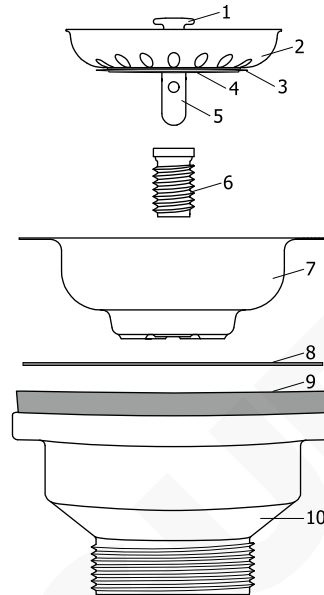

Note: Do not secure the legs to the sink at this stage. This makes inserting the shelf easier.

4. Position the corner sockets of the shelf over the four legs and lower the shelf approximately 25cm down the legs [D].

Note: The legs are marked at 25cm to help position the shelf in a level position.

5. Hold the shelf in position and insert the grub screws to loosely secure the shelf to each leg [E] and the legs to the sink top.

Note: Leaving the grub screws loose allows for adjustments to sink shelf and legs.

6. Adjust the shelf and legs so that they are level (use a spirit level if required).
7. Tighten all the grub screws [F].
8. Stand the sink upright and remove the remaining protective film [G].
9. If necessary adjust the feet to level the sink.

Drainer Unit

Number	Description
1	Bolt head
2	Filter (Ø 90mm)
3	Small sealing ring
4	Steel cover
5	Bolt
6	Screw
7	Bowl
8	EVA sealing ring
9	Big sealing ring
10	PP outer shell

1. Insert Drainer unit as shown above.
2. Connect the unit to the drain outlet with suitable pipework.