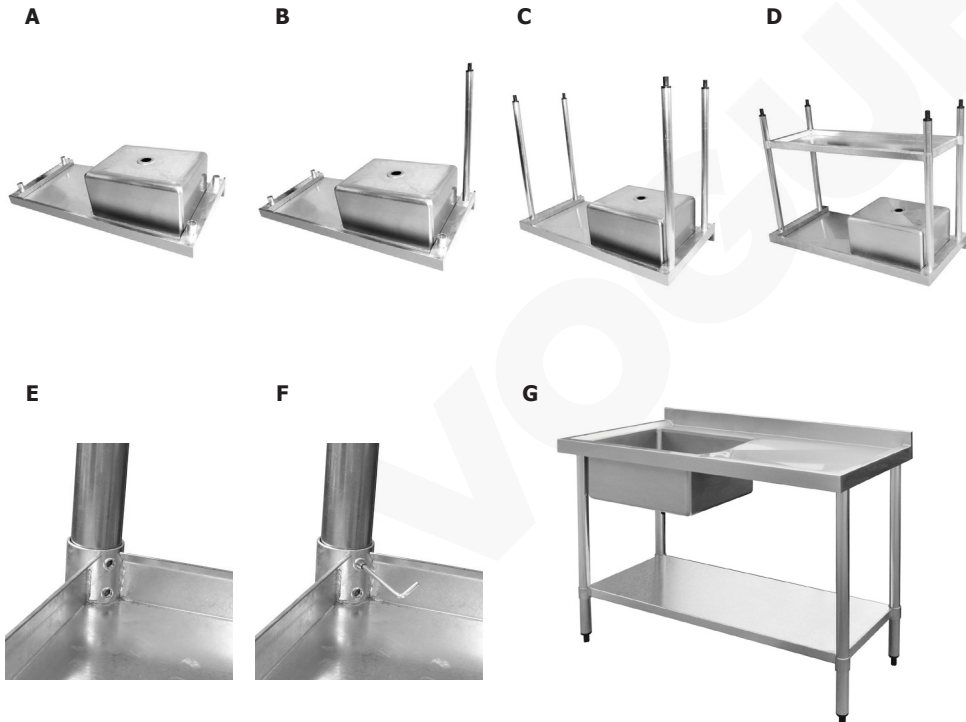

Model featured - HC903

	x1		x16
	x4		x1
	x1		x1