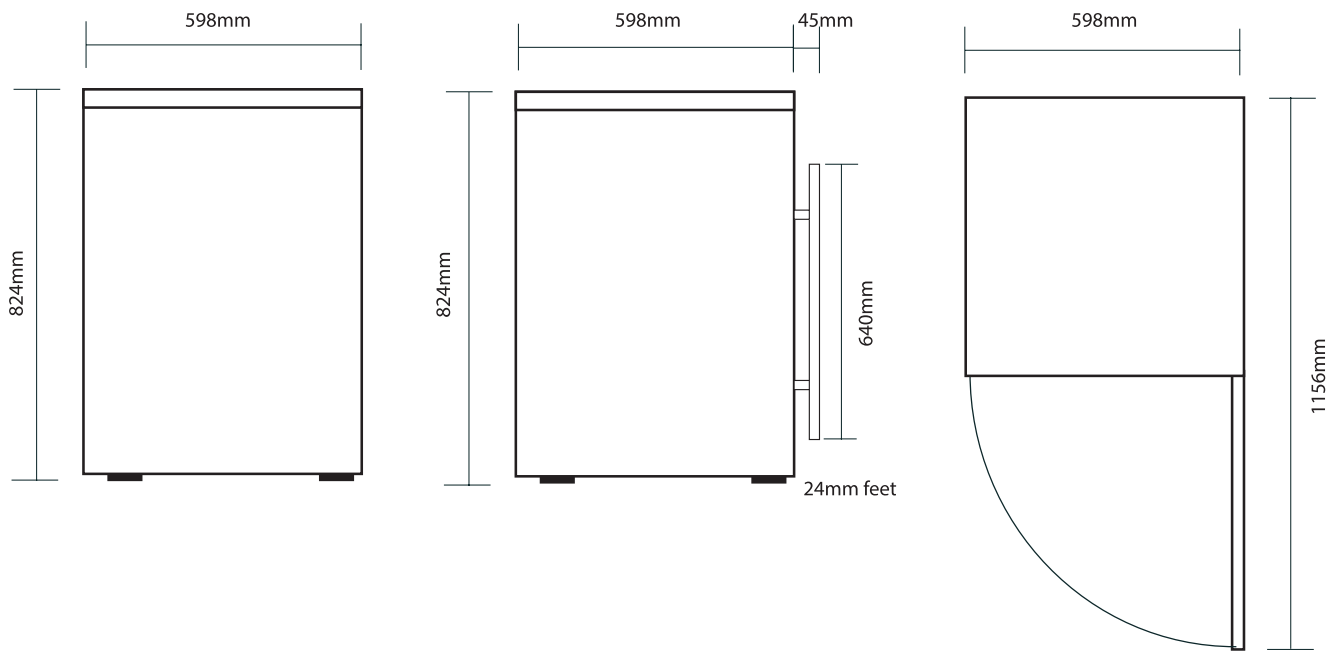

UBC0140SD | Underbench Storage Chiller 138L

Bar Chillers & Freezers

UBC0140SD

**UNDERBENCH
STORAGE
CHILLER 138L**

UBC0140SD | Underbench Storage Chiller 138L

Bar Chillers & Freezers

SPECIFICATIONS

Part Number	3736208	Door Swing Dimension	594mm
Capacity	138L	Total Depth of Door Open	1156mm
Temperature Range	+1 to +10°C	Door Shape	Hinged
Max Ambient Temp.	32°C	Self-Closing Door	Yes
Refrigeration Capacity	150W	Door Lock	Yes
Energy Consumption	1.1kwh/24h	No. of Doors	1
Current	1.2A	Temp. Controller	Digital
Gross Weight	38kg	Castors	No, Feet + Rollers
Packaged Dimensions	650 x 650 x 885 mm	No. of Shelves inc. Base	4
Refrigerant	R134a	Shelves Dimensions	510(w) x 360(d) mm
Plug Supplied	Yes, 1 x 10A	Narrow-Gauge Shelving	Yes
Plug Location	Rear, bottom	Colour	Stainless Steel
Main Light	N/A	Warranty	1 Year, Parts & Labour
Door Type	Solid	Warranty Service	Bromic Extra Care

DIMENSIONS

External (mm)	
Width	598
Depth	643
Height	824
Internal (mm)	
Width	490
Depth	400
Height	680

All information is correct at the time of publication. BROMIC PTY Ltd reserve the right to alter specifications without notice.