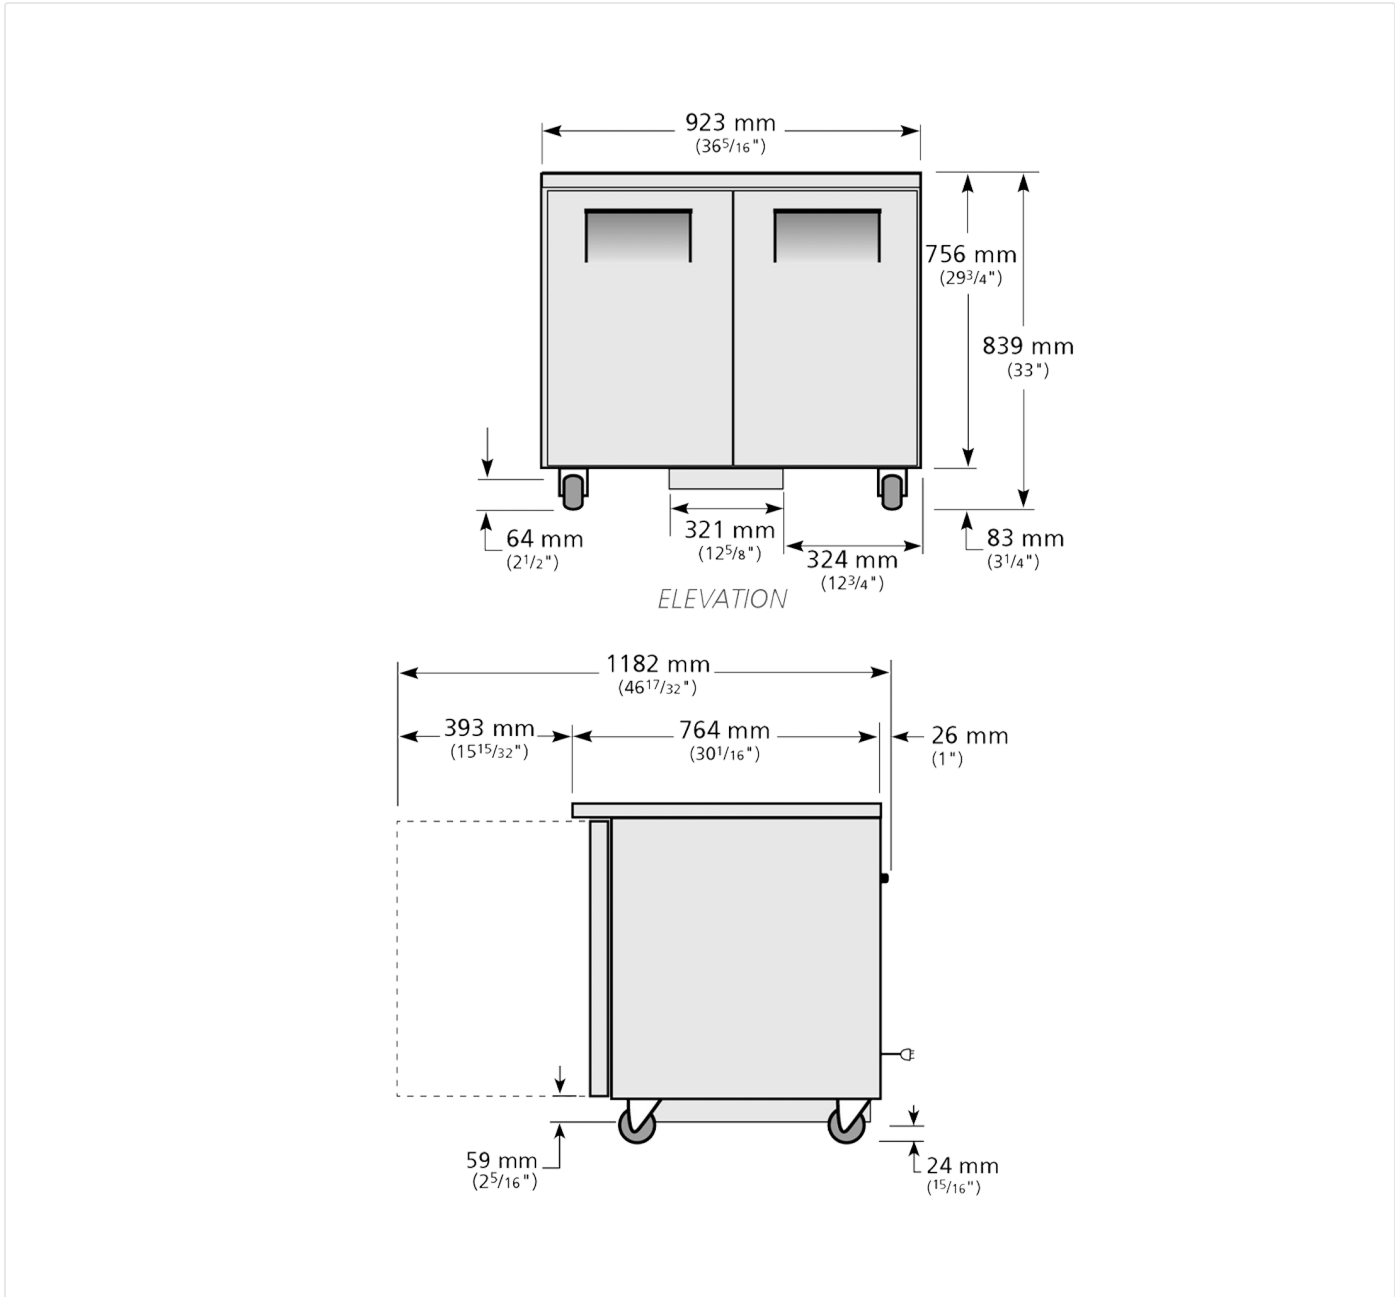

TUC-36-HC

 Undercounter Foodservice Refrigerator, 2 Solid Swing Doors

Dimensions	
External Width (mm)	924
External Depth (mm)	766
External Height (mm)	839
Exclusions	Depth does not include 26 mm for rear bumpers.
Net Volume (Litres)	200
Gross Volume (Litres)	240
Supplied Shelves	4
Shelf Size (L x D mm)	Two 395 x 514 + Two 395 x 349
Internal Net Height (mm)	630
Unpackaged Weight (kg)	96
Packaged Weight (kg)	107
Packaged Dimensions (W x D x H mm)	991 x 839 x 1207
Supplied with	Heavy duty lock-in-place ø 64 mm castors (83 mm height) (reduced height option available, totals 810 mm)

Build	
Door Description	2 Solid Swing Doors
Exterior Construction	Stainless steel front & countertop, aluminium sides & rear
Interior Construction	Clear coated aluminium, stainless steel base
Air Intake Position	Front
Ventilation Position	Front
Clearance Required	Zero back and sides
Cord Length (Meters)	2.13
Standard w/ Locks	Standard

TFIUK@truemfg.com
TrueCHCustomerService@truemfg.com
TrueRefAus@truemfg.com

TUC-36-HC

 Undercounter Foodservice Refrigerator, 2 Solid Swing Doors

Specifications subject to change without notice.
Chart dimensions rounded up to the next whole millimeter (inches rounded up to the 1/8")