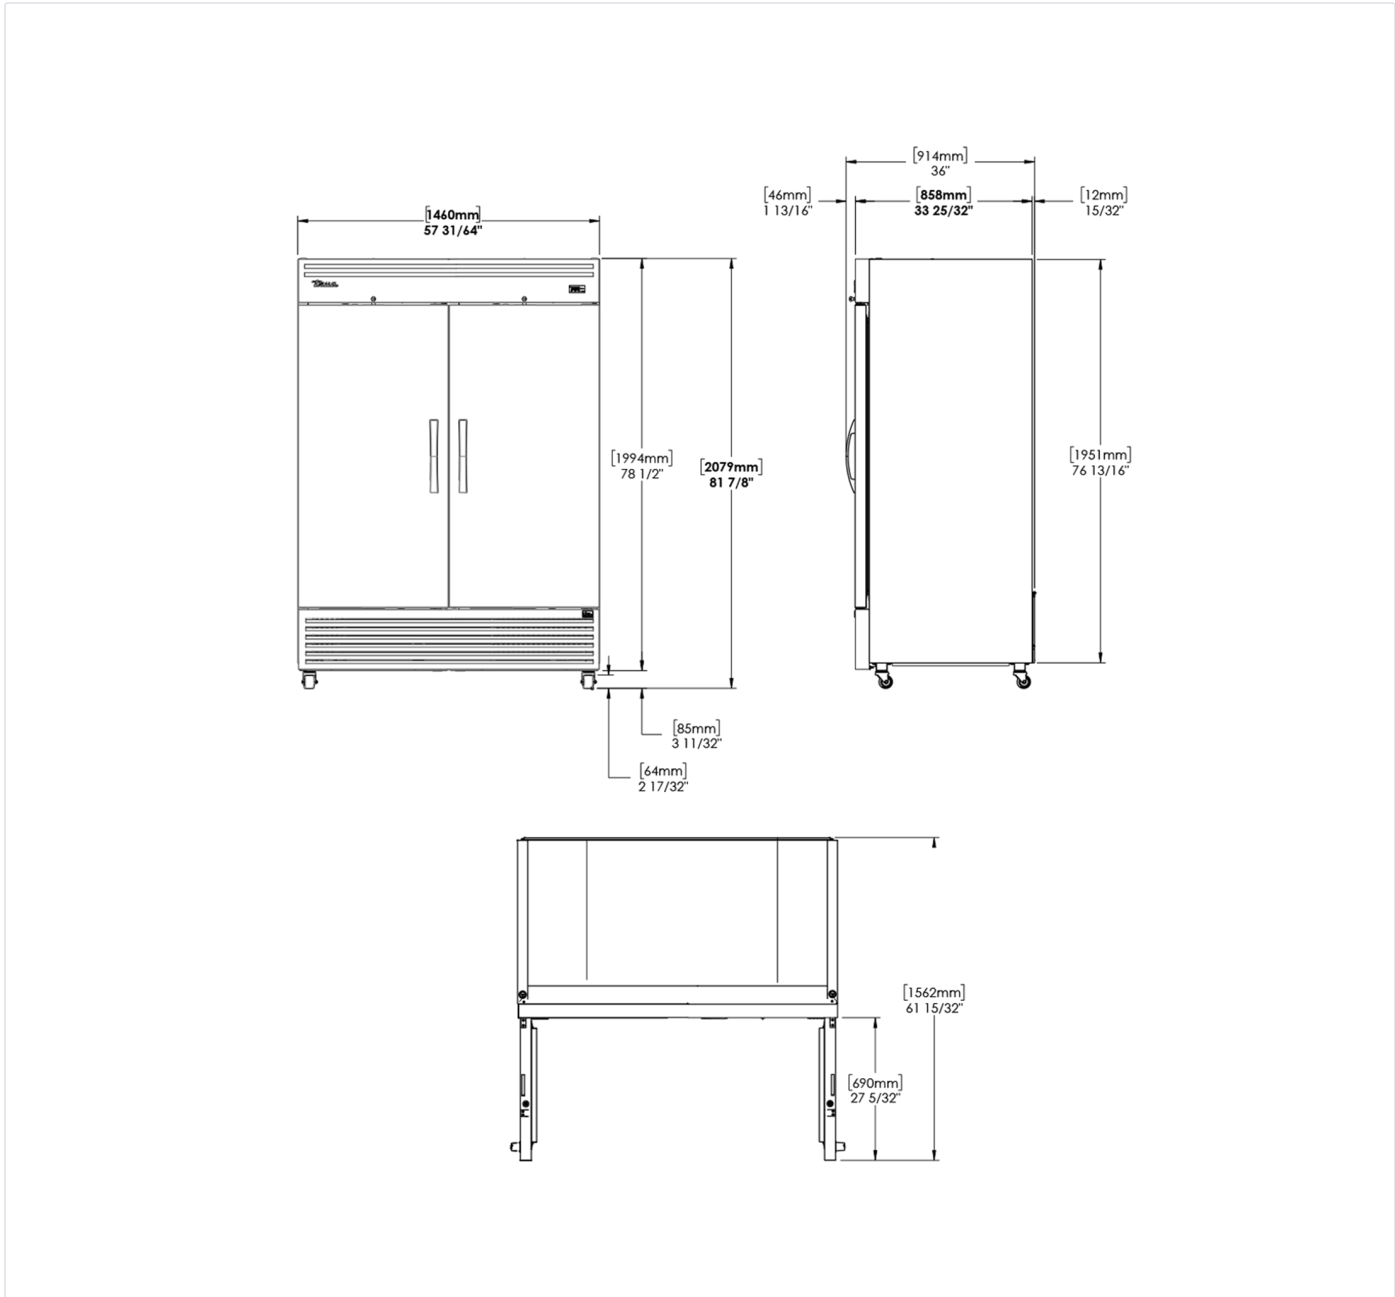

TGN-2R-2S

2/1 GN Upright Foodservice Refrigerator, 2 Full Solid Swing Doors

Specifications subject to change without notice.
Chart dimensions rounded to the next whole millimeter (inches rounded up to the 1/8")

UK & Ireland
EMEA
Australia

0800 783 2049
[+41 61 563 07 05](tel:+41615630705)
[+61 2 9619 9999](tel:+61296199999)

TFIUK@truemfg.com
TrueCHCustomerService@truemfg.com
TrueRefAus@truemfg.com