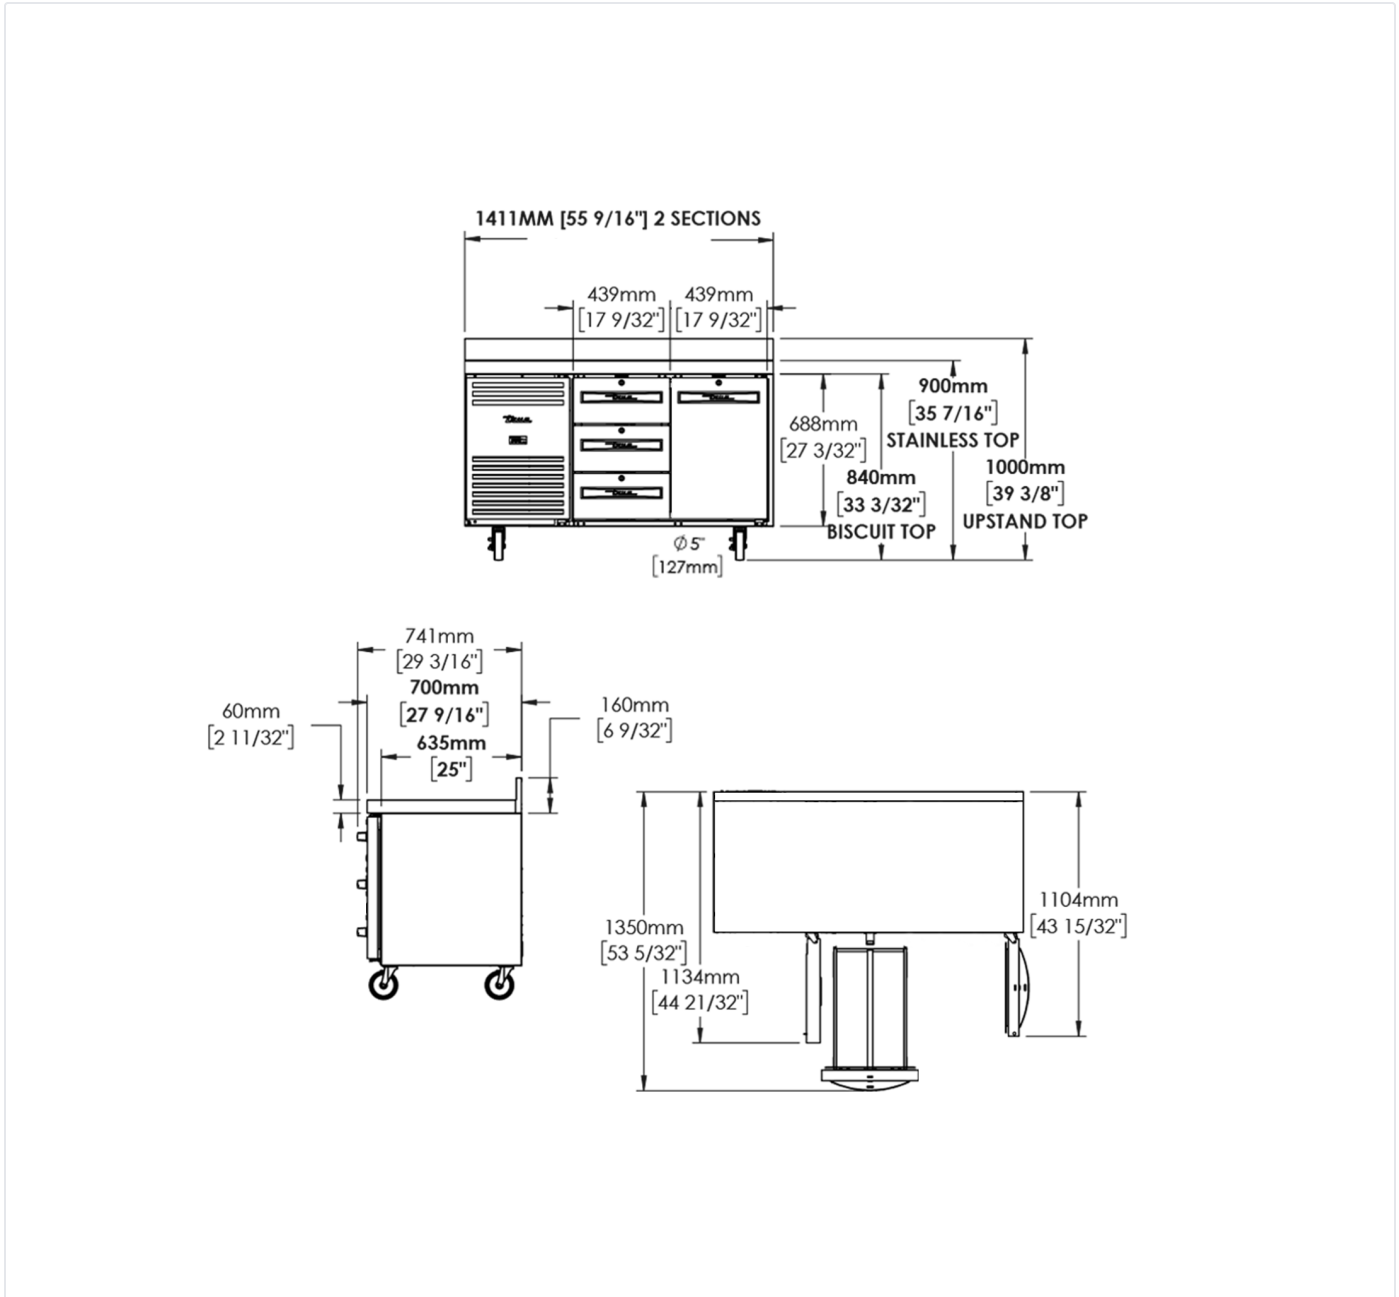

TCF1/2-CL-SS-DL-DR

1/1 GN Counter Freezer, 2 Section

Specifications subject to change without notice.
Chart dimensions rounded up to the next whole millimeter (inches rounded up to the 1/8")

UK & Ireland
EMEA
Australia

0800 783 2049
+41 61 563 07 05
+61 2 9619 9999

TFIUK@truemfg.com
TrueCHCustomerService@truemfg.com
TrueRefAus@truemfg.com