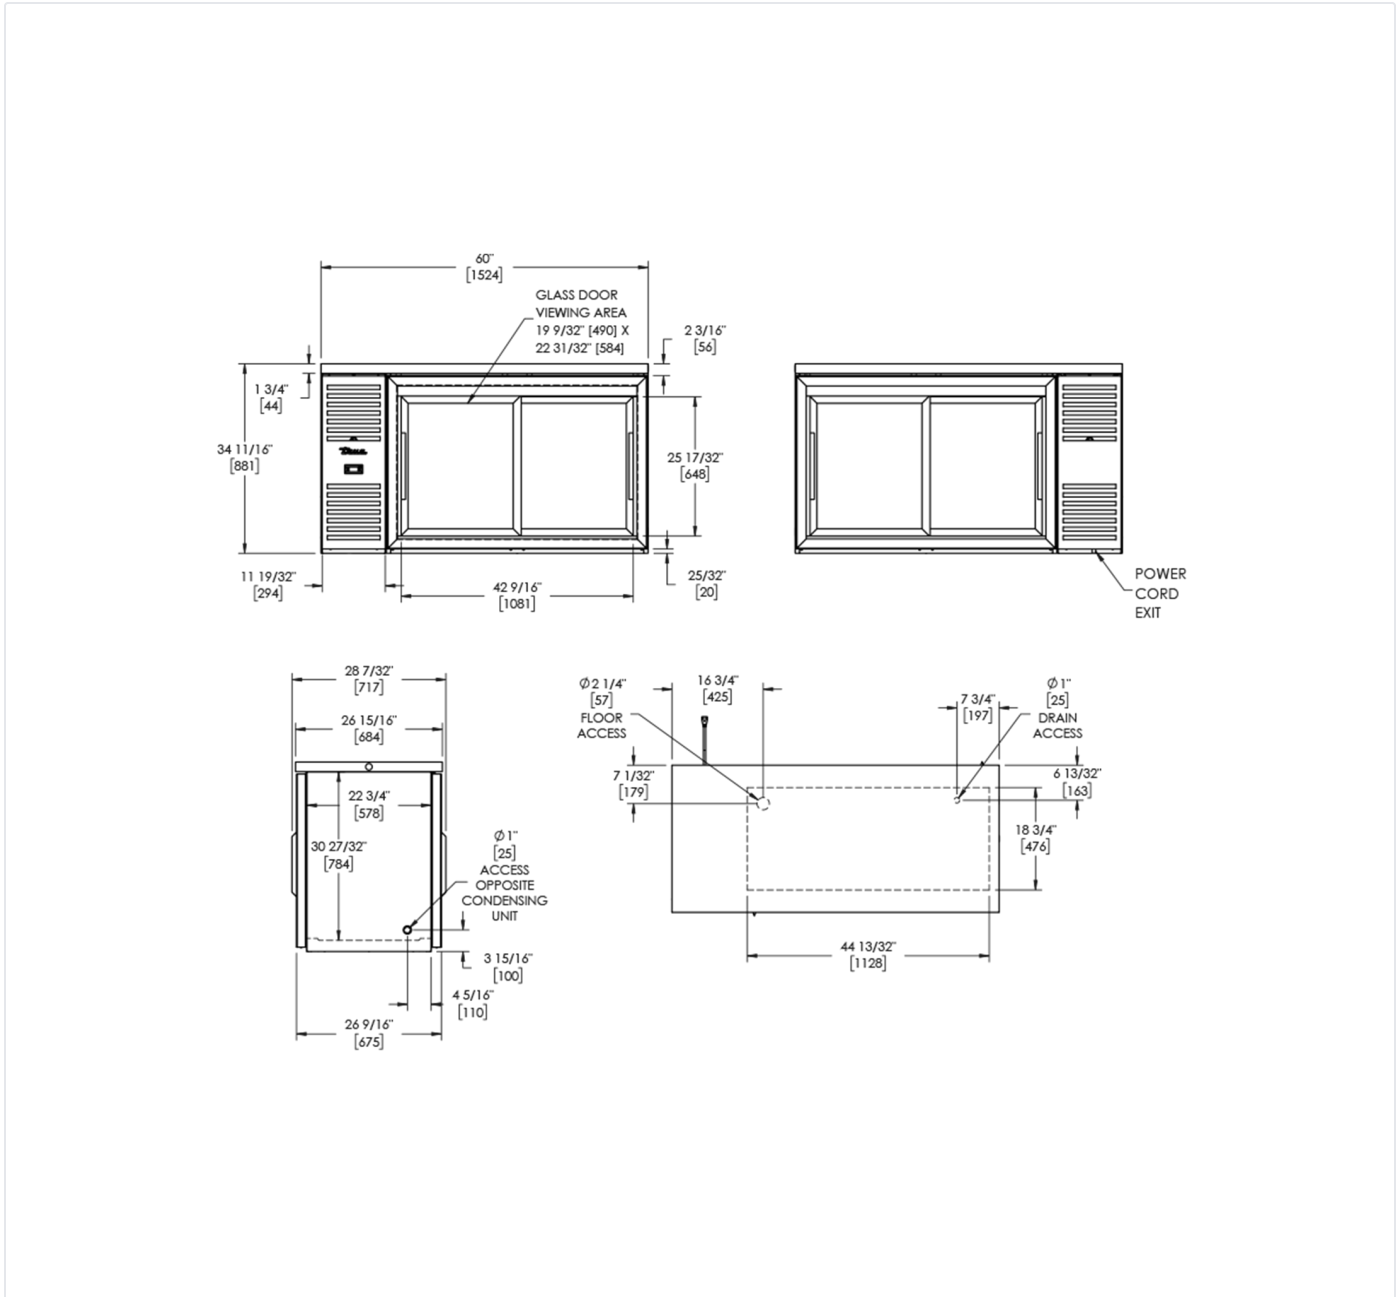

Bar Refrigeration

TBR60-PTSZ1-L-B-11-11-2

"Pass-Thru" Bar Refrigerator, Black Ext, 2 Glass Slide Doors Front, 2 Glass Slide Doors Rear

Specifications subject to change without notice.
Chart dimensions rounded up to the next whole millimeter (inches rounded up to the 1/8")

UK & Ireland
EMEA
Australia

0800 783 2049
+41 61 563 07 05
+61 2 9619 9999

TFIUK@truemfg.com
TrueCHCustomerService@truemfg.com
TrueRefAus@truemfg.com