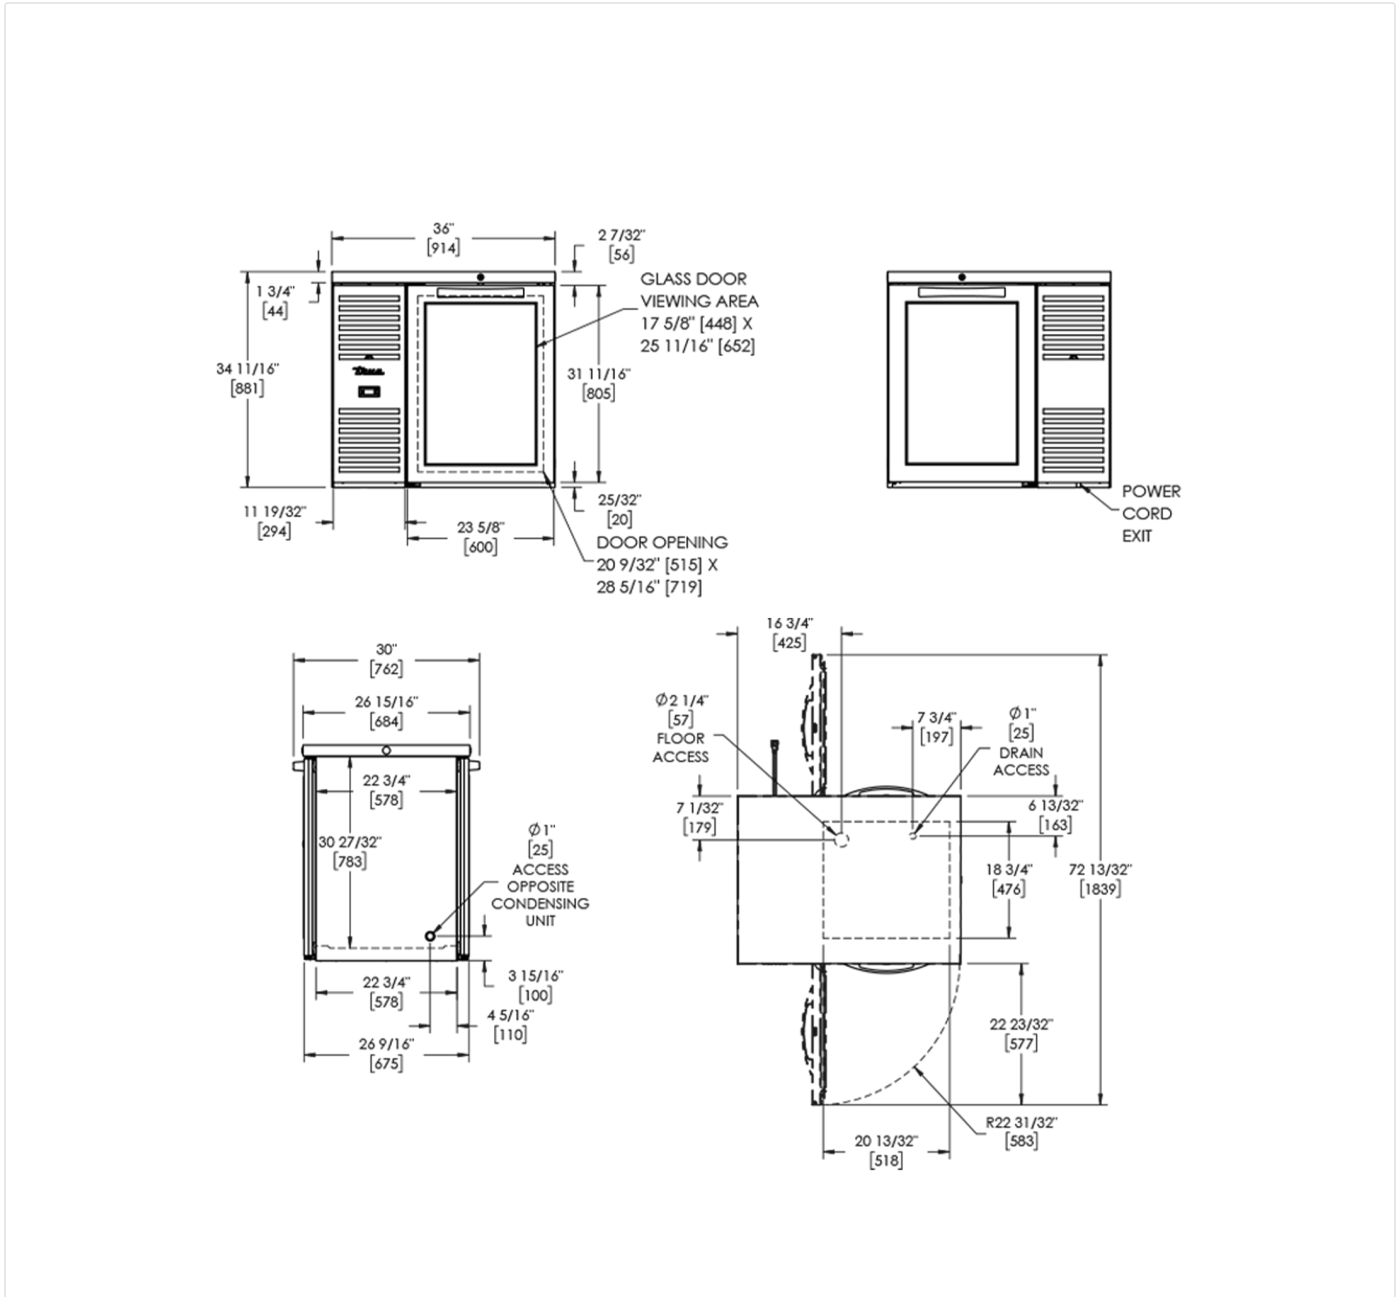

# TBR36-PTSZ1-L-S-G-G-2

 "Pass-Thru" Bar Refrigerator, Stainless Steel Ext, 1 Glass Swing Door Front, 1 Glass Swing Door Rear

Dimensions	
External Width (mm)	914
External Depth (mm)	631
External Height (mm)	881
Exclusions	Depth does not include 35 mm for front + 35 mm for back door handles. Height does not include 7 mm for leg levelers.
Gross Volume (Litres)	350
Supplied Shelves	3
Shelf Size (L x D mm)	394 x 458
Internal Net Height (mm)	730
Unpackaged Weight (kg)	121
Packaged Weight (kg)	132
Packaged Dimensions (W x D x H mm)	1083 x 801 x 1067
Supplied with	Levelling Screws. Optional castors sold separately.

Build	
Door Description	1 Full Glass Swing Door
Door Opening	Left (standard) or Right Field Reversible
Exterior Construction	Stainless Steel front and countertop. Matching Aluminium sides & rear.
Interior Construction	Stainless Steel
Air Intake Position	Front
Ventilation Position	Front
Clearance Required	Zero back and sides
Cord Length (Meters)	3.04
Internal Lighting	TruLumina®
Standard w/ Locks	Standard

# TBR36-PTSZ1-L-S-G-G-2

"Pass-Thru" Bar Refrigerator, Stainless Steel Ext, 1 Glass Swing Door Front, 1 Glass Swing Door Rear

Specifications subject to change without notice.  
Chart dimensions rounded up to the next whole millimeter (inches rounded up to the 1/8")