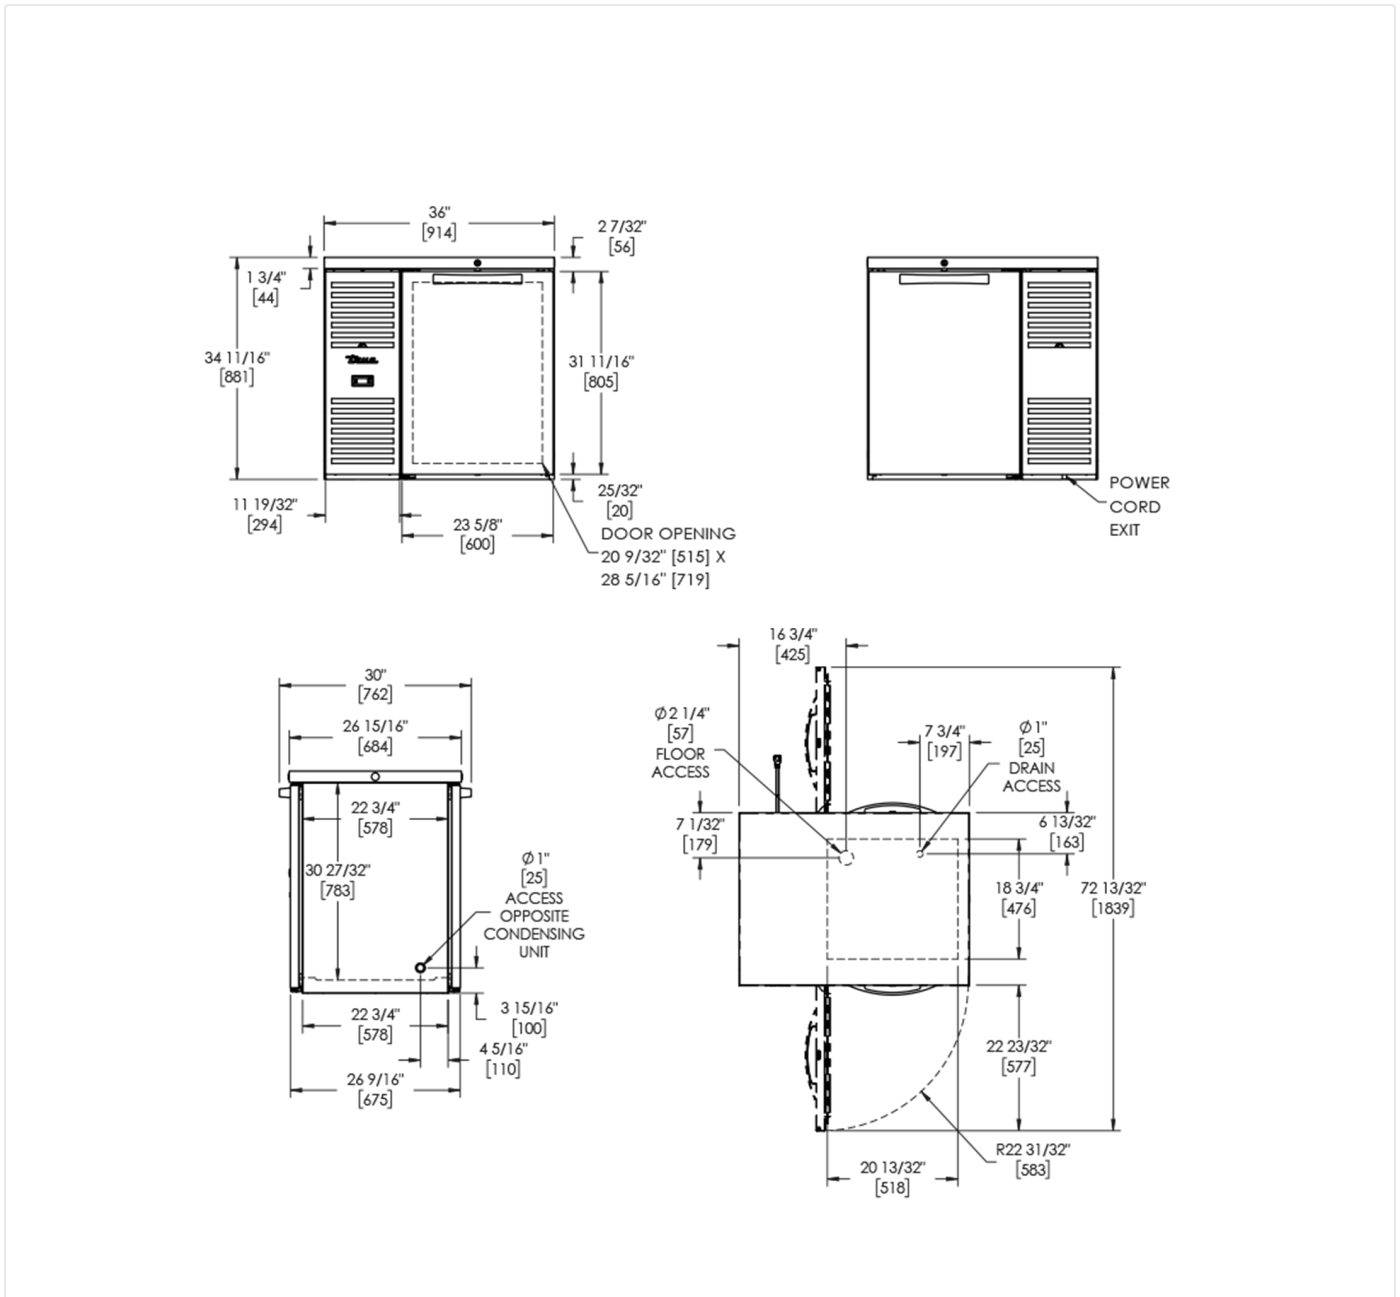

# TBR36-PTSZ1-L-B-S-S-2

 "Pass-Thru" Bar Refrigerator, Black Ext, 1 Solid Swing Door Front, 1 Solid Swing Door Rear

Dimensions	
External Width (mm)	914
External Depth (mm)	631
External Height (mm)	881
Exclusions	Depth does not include 35 mm for front + 35 mm for back door handles. Height does not include 7 mm for leg levelers.
Gross Volume (Litres)	350
Supplied Shelves	3
Shelf Size (L x D mm)	394 x 458
Internal Net Height (mm)	730
Unpackaged Weight (kg)	110
Packaged Weight (kg)	121
Packaged Dimensions (W x D x H mm)	1083 x 801 x 1067
Supplied with	Levelling Screws. Optional castors sold separately.

# TBR36-PTSZ1-L-B-S-S-2

"Pass-Thru" Bar Refrigerator, Black Ext, 1 Solid Swing Door Front, 1 Solid Swing Door Rear

Specifications subject to change without notice.  
Chart dimensions rounded up to the next whole millimeter (inches rounded up to the 1/8")