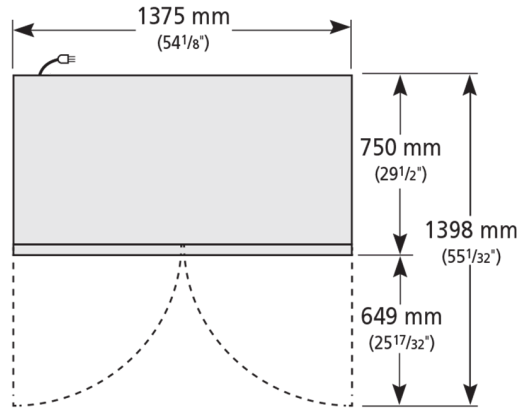

Upright Cabinets

T-49F-HC

 Upright Foodservice Freezer, 2 Full Solid Swing Doors

Dimensions	
External Width (mm)	1375
External Depth (mm)	750
External Height (mm)	2074
Exclusions	Depth does not include 13 mm for rear access panel.
Net Volume (Litres)	914
Gross Volume (Litres)	1388
Supplied Shelves	8
Shelf Size (L x D mm)	624 x 569
Internal Net Height (mm)	1300
Unpackaged Weight (kg)	207
Packaged Weight (kg)	218
Packaged Dimensions (W x D x H mm)	1486 x 902 2134
Supplied with	Heavy duty lock-in-place ø 64 mm castors (83 mm height)

Specifications subject to change without notice.
Chart dimensions rounded up to the next whole millimeter (inches rounded up to the 1/8")

UK & Ireland
EMEA
Australia

0800 783 2049
[+41 61 563 07 05](tel:+41615630705)
[+61 2 9619 9999](tel:+61296199999)

TFIUK@truemfg.com
TrueCHCustomerService@truemfg.com
TrueRefAus@truemfg.com

T-49F-HC

 Upright Foodservice Freezer, 2 Full Solid Swing Doors

Specifications subject to change without notice.
Chart dimensions rounded up to the next whole millimeter (inches rounded up to the 1/8")