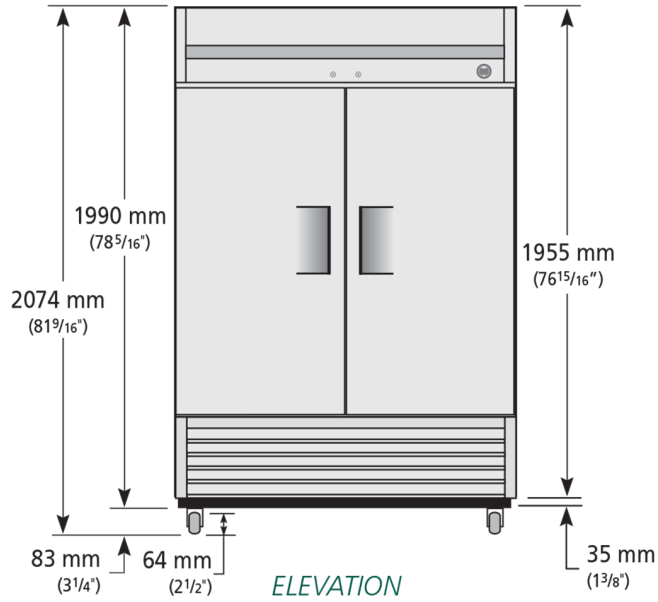

Upright Cabinets

T-49F-HC

 Upright Foodservice Freezer, 2 Full Solid Swing Doors

Dimensions	
External Width (mm)	1375
External Depth (mm)	750
External Height (mm)	2074
Exclusions	Depth does not include 13 mm for rear access panel.
Net Volume (Litres)	914
Gross Volume (Litres)	1388
Supplied Shelves	8
Shelf Size (L x D mm)	624 x 569
Internal Net Height (mm)	1300
Unpackaged Weight (kg)	207
Packaged Weight (kg)	218
Packaged Dimensions (W x D x H mm)	1486 x 902 2134
Supplied with	Heavy duty lock-in-place ø 64 mm castors (83 mm height)

Specifications subject to change without notice.
Chart dimensions rounded up to the next whole millimeter (inches rounded up to the 1/8")

UK & Ireland
EMEA
Australia

0800 783 2049
[+41 61 563 07 05](tel:+41615630705)
[+61 2 9619 9999](tel:+61296199999)

TFIUK@truemfg.com
TrueCHCustomerService@truemfg.com
TrueRefAus@truemfg.com

T-49F-HC

 Upright Foodservice Freezer, 2 Full Solid Swing Doors

Specifications subject to change without notice.
Chart dimensions rounded up to the next whole millimeter (inches rounded up to the 1/8")