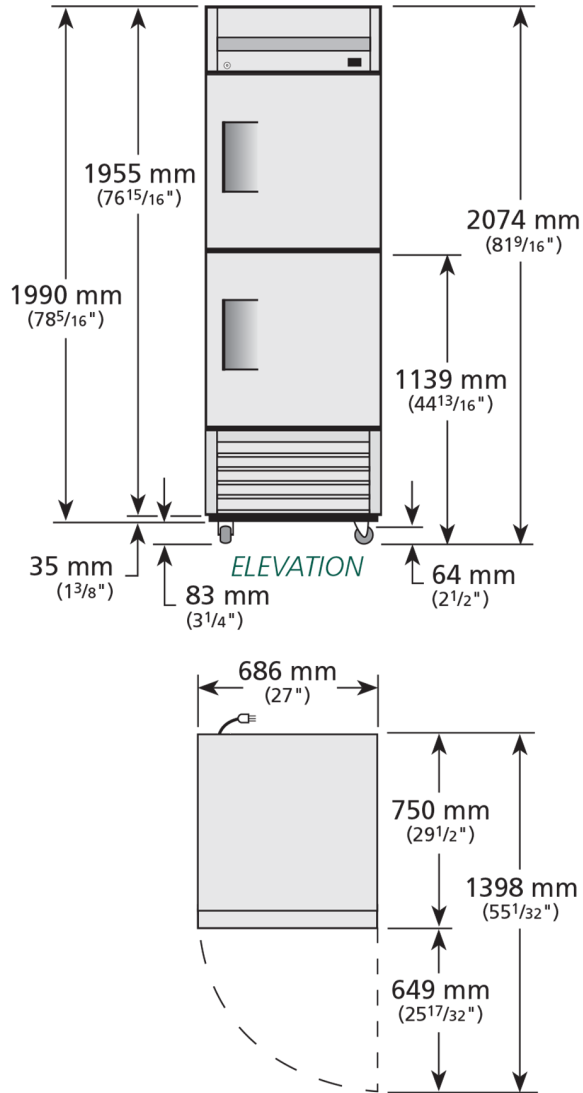

Upright Cabinets

T-23F-2-HC

 Upright Foodservice Freezer, 2 Half Solid Swing Doors

Dimensions	
External Width (mm)	686
External Depth (mm)	750
External Height (mm)	2074
Exclusions	Depth does not include 13 mm for rear access panel.
Net Volume (Litres)	438
Gross Volume (Litres)	651
Supplied Shelves	4
Shelf Size (L x D mm)	582 x 591
Internal Net Height (mm)	1300
Unpackaged Weight (kg)	121
Packaged Weight (kg)	132
Packaged Dimensions (W x D x H mm)	909 x 788 x 2134
Supplied with	Heavy duty lock-in-place ø 64 mm castors (83 mm height)

Build	
Door Description	2 Half Solid Swing Doors
Door Opening	Right (standard) or Left
Exterior Construction	Stainless steel front, aluminium sides & rear
Interior Construction	Clear coated aluminium, stainless steel base
Air Intake Position	Front
Ventilation Position	Rear
Clearance Required	26 mm rear, zero sides
Cord Length (Meters)	2.74
Internal Lighting	LED
Standard w/ Locks	Standard

Specifications subject to change without notice.
Chart dimensions rounded up to the next whole millimeter (inches rounded up to the 1/8")

UK & Ireland
EMEA
Australia

0800 783 2049
[+41 61 563 07 05](tel:+41615630705)
[+61 2 9619 9999](tel:+61296199999)

TFIUK@truemfg.com
TrueCHCustomerService@truemfg.com
TrueRefAus@truemfg.com

T-23F-2-HC

Upright Foodservice Freezer, 2 Half Solid Swing Doors

Specifications subject to change without notice.
Chart dimensions rounded to the next whole millimeter (inches rounded up to the 1/8")