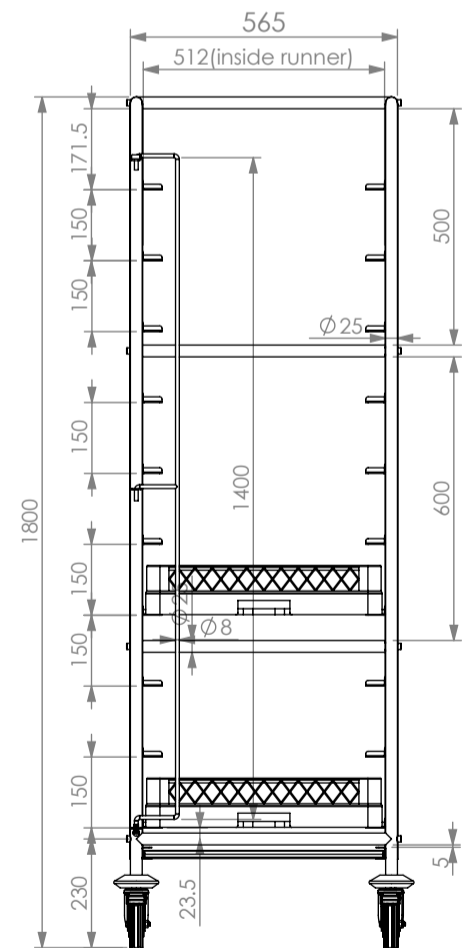

* TRAY NOT INCLUDED

SPECIFICATION	
Frames	- 25x25x1.2mm stainless steel round tube. - Heavy duty nylon ϕ 100mm swivel castors, 2x locking and 2x non-locking.
Runners	- 1.2mm gauge, no. 4 Finnish. - High quality stainless steel.
Shelf	- Removeable shelf - 1.2mm gauge, no. 4 Finnish. - High quality stainless steel.

36-MDBT	Mobile Dishwasher Basket Trolley			
	Product Code	Dimensions (mm)	Unit weight (Kg)	Load capacity (Kg)
	36-MDBT	565x547x1800	30	100