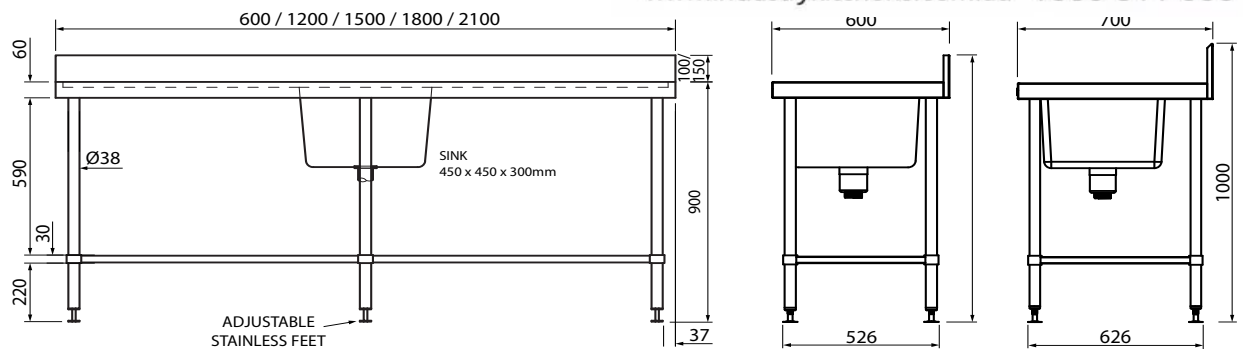

## Product Information:

- Wet bench with fabricated sink bowl
- 1.2mm thick 304 stainless steel top
- Stainless steel top hat stiffening
- 38mm diameter round stainless steel tube legs, 1.2mm thick
- Adjustable stainless steel disk feet fitted as standard (1800 & 2100 models supplied with six legs as standard)
- 19mm diameter stainless steel tube under-shelf, 1.2mm thick
- 100mm splashback (600 series)
- Vermin proofing included behind upstand with pre-drilled holes for fixing bench to rear wall
- Fully welded and polished bowls - 450 x 450 x 300 deep (60 litres) (600mm wide bowl for 900mm wide bench)
- Bowl available Left, Right or Centre of bench - please specify L, R or C on order
- For the suitability of fitting a dishwasher underneath sink benches supplied with leg braces, contact your dealer representative
- **Pre-punched waste hole to suit 90mm waste, supplied with Watermark approved commercial grade basket arrestor sink waste**
- Supplied flat packed ready for assembly

## General Drawing:

FRONT ELEVATION

SIDE ELEVATION

## Specifications

Product Code	W x D x H (mm)	Unit Weight (Kg)	Load Capacity (Kg)
SS05.0600	600 x 600 x 900	24	40
SS05.0900.PW	900 x 600 x 900	28	80
SS05.1200 (L,C,R)	1200 x 600 x 900	34	120
SS05.1500 (L,C,R)	1500 x 600 x 900	38	160
SS05.1800 (L,C,R)	1800 x 600 x 900	45	200
SS05.2100 (L,C,R)	2100 x 600 x 900	49	240
SS05.7.0600	600 x 700 x 900	27	40
SS05.7.0900.PW	900 x 700 x 900	31	40
SS05.7.1200 (L,C,R)	1200 x 700 x 900	36	120
SS05.7.1500 (L,C,R)	1500 x 700 x 900	40	160
SS05.7.1800 (L,C,R)	1800 x 700 x 900	51	200
SS05.7.2100 (L,C,R)	2100 x 700 x 900	56	240

\*L - Left bowl configuration  
 \*C - Centre bowl configuration  
 \*R - Right bowl configuration  
 \*PW - Large Centre bowl configuration

Due to continuous product research and development, the information contained herein is subject to change without notice.