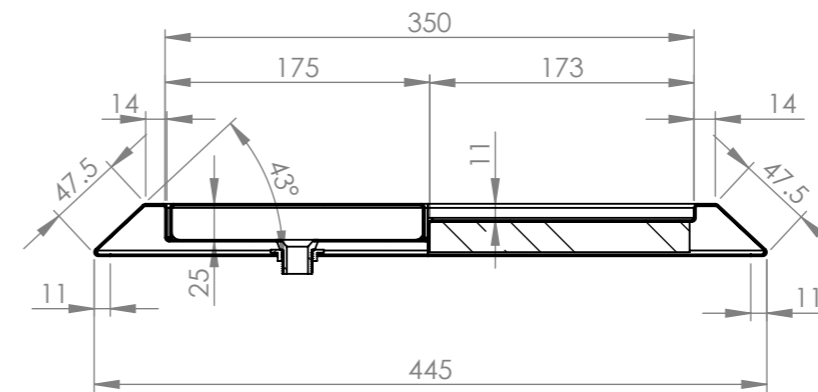

DETAIL A

DETAIL B

PLAN

FRONT ELEVATION

POLYURETHANE BOARD 15mm

SECTION D-D

Modular Bar Solutions

COPYRIGHT © 2023

SBM-CTBS-0900
COUNTER TOP BEER STATION

SIZE: A3

SCALE: 1:5

CONSTRUCTION NOTES :

1. MADE FROM 304 GRADE, 1.2mm STAINLESS STEEL.

SBM-CTBS-0900

**INDUSTRY
KITCHENS**

www.industrykitchens.com.au 1800 611 058