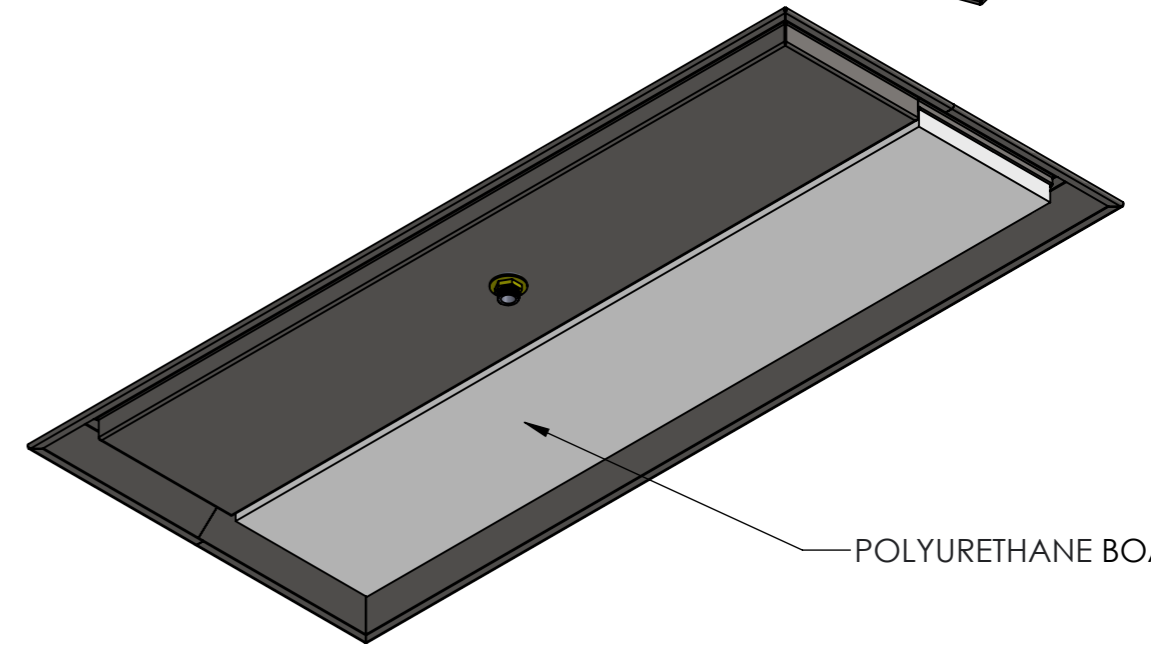

DETAIL A

DETAIL B

PLAN

FRONT ELEVATION

POLYURETHANE BOARD 15mm

SECTION D-D

Modular Bar Solutions

COPYRIGHT © 2023

SBM-CTBS-0900
COUNTER TOP BEER STATION

SIZE: A3

SCALE: 1:5

CONSTRUCTION NOTES :

1. MADE FROM 304 GRADE, 1.2mm STAINLESS STEEL.

SBM-CTBS-0900

**INDUSTRY
KITCHENS**

www.industrykitchens.com.au 1800 611 058