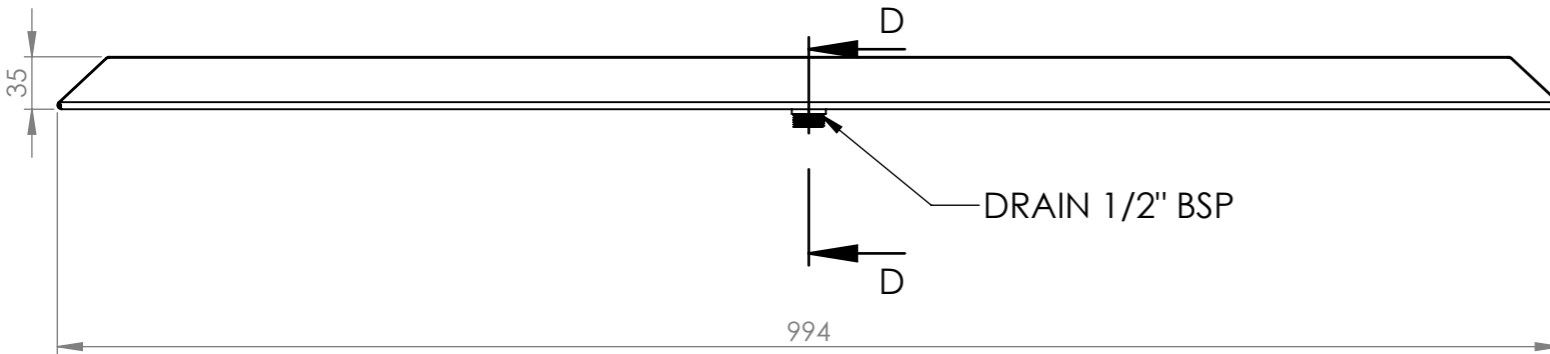

DETAIL A

DETAIL B

PLAN

FRONT ELEVATION

POLYURETHANE BOARD 15mm

SECTION D-D

Modular Bar Solutions

COPYRIGHT © 2023

SBM-CTBS-0900
COUNTER TOP BEER STATION

SIZE: A3

SCALE: 1:5

CONSTRUCTION NOTES :

1. MADE FROM 304 GRADE, 1.2mm STAINLESS STEEL.

SBM-CTBS-0900

**INDUSTRY
KITCHENS**

www.industrykitchens.com.au 1800 611 058