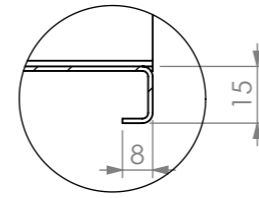

DETAIL B

DETAIL C

DETAIL E

DETAIL A

POLYURETHANE BOARD

DETAIL D

PLAN

SECTION A-A

**SBM-BS-7-1300
BEER STATION**

SIZE: A3

SCALE: 1:10

CONSTRUCTION NOTES :

1. TOPS MADE FROM 304 GRADE, 1.2mm STAINLESS STEEL.
2. SPACER MADE FROM 30mm STAINLESS STEEL SQ TUBE.