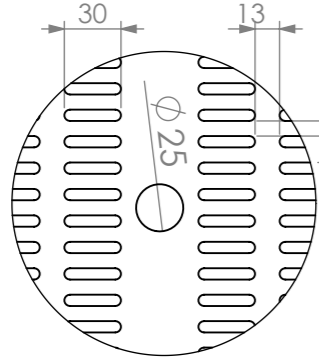

DETAIL B

DETAIL C

DETAIL E

DETAIL A

POLYURETHANE BOARD

DETAIL D

PLAN

SECTION A-A

**SBM-BS-7-1300
BEER STATION**

SIZE: A3

SCALE: 1:10

CONSTRUCTION NOTES :

1. TOPS MADE FROM 304 GRADE, 1.2mm STAINLESS STEEL.
2. SPACER MADE FROM 30mm STAINLESS STEEL SQ TUBE.