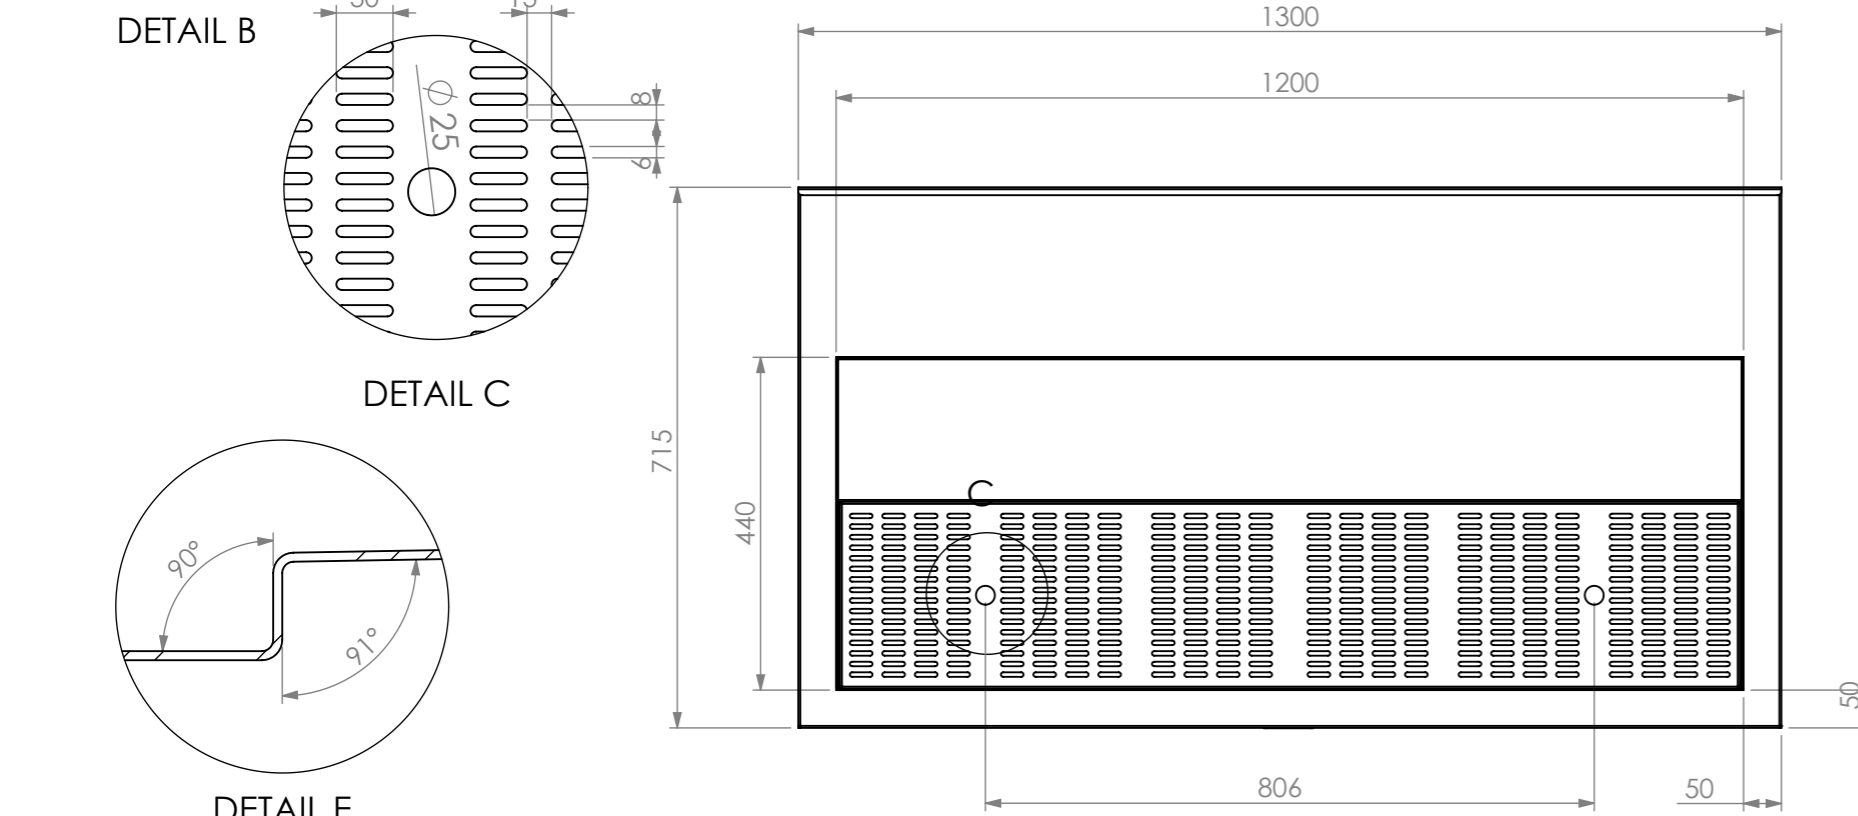

DETAIL B

DETAIL C

DETAIL E

DETAIL A

POLYURETHANE BOARD

DETAIL D

PLAN

SECTION A-A

**SBM-BS-7-1300
BEER STATION**

SIZE: A3

SCALE: 1:10

CONSTRUCTION NOTES :

1. TOPS MADE FROM 304 GRADE, 1.2mm STAINLESS STEEL.
2. SPACER MADE FROM 30mm STAINLESS STEEL SQ TUBE.