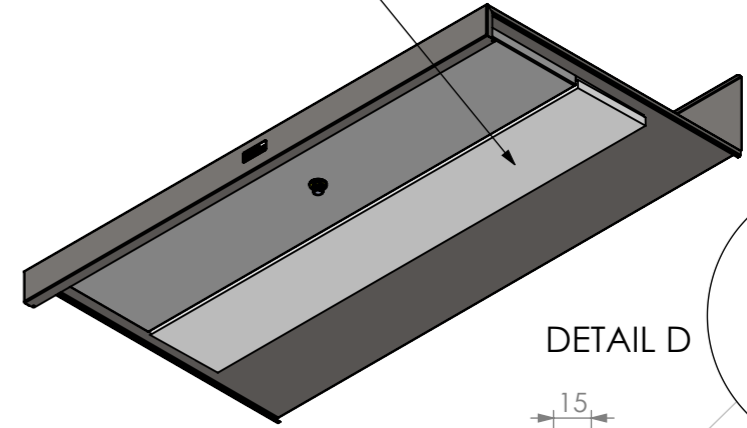

DETAIL B

DETAIL C

DETAIL E

DETAIL A

POLYURETHANE BOARD

DETAIL D

PLAN

SECTION A-A

FRONT ELEVATION

SIDE ELEVATION

SPACER X1

SBM-BS-7-1300

**INDUSTRY
KITCHENS**

www.industrykitchens.com.au 1800 611 058

**SIMPLY
STAINLESS**

Modular Bar Solutions

**SBM-BS-7-1300
BEER STATION**

SIZE: A3

SCALE: 1:10

CONSTRUCTION NOTES :

1. TOPS MADE FROM 304 GRADE, 1.2mm STAINLESS STEEL.
2. SPACER MADE FROM 30mm STAINLESS STEEL SQ TUBE.