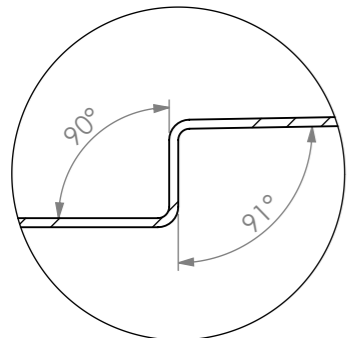

DETAIL B

DETAIL C

DETAIL E

DETAIL A

POLYURETHANE BOARD

DETAIL D

PLAN

SECTION A-A

**SBM-BS-7-1300
BEER STATION**

SIZE: A3

SCALE: 1:10

CONSTRUCTION NOTES :

1. TOPS MADE FROM 304 GRADE, 1.2mm STAINLESS STEEL.
2. SPACER MADE FROM 30mm STAINLESS STEEL SQ TUBE.