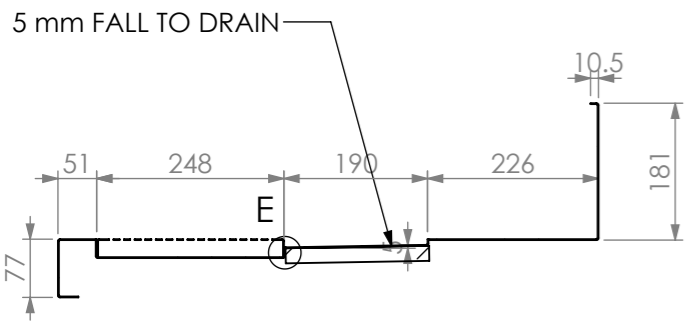

DETAIL B

DETAIL C

DETAIL E

DETAIL A

POLYURETHANE BOARD

DETAIL D

PLAN

SECTION A-A

**SBM-BS-7-1300
BEER STATION**

SIZE: A3

SCALE: 1:10

CONSTRUCTION NOTES :

1. TOPS MADE FROM 304 GRADE, 1.2mm STAINLESS STEEL.
2. SPACER MADE FROM 30mm STAINLESS STEEL SQ TUBE.