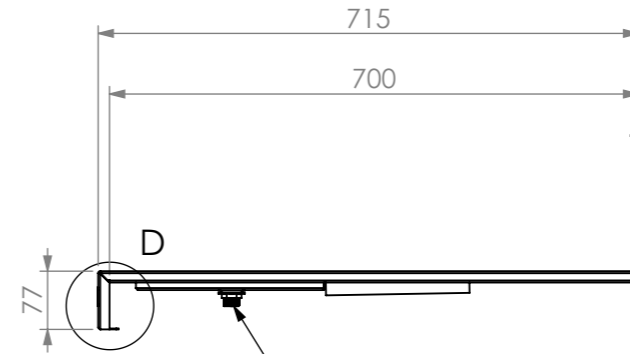

SIDE ELEVATION