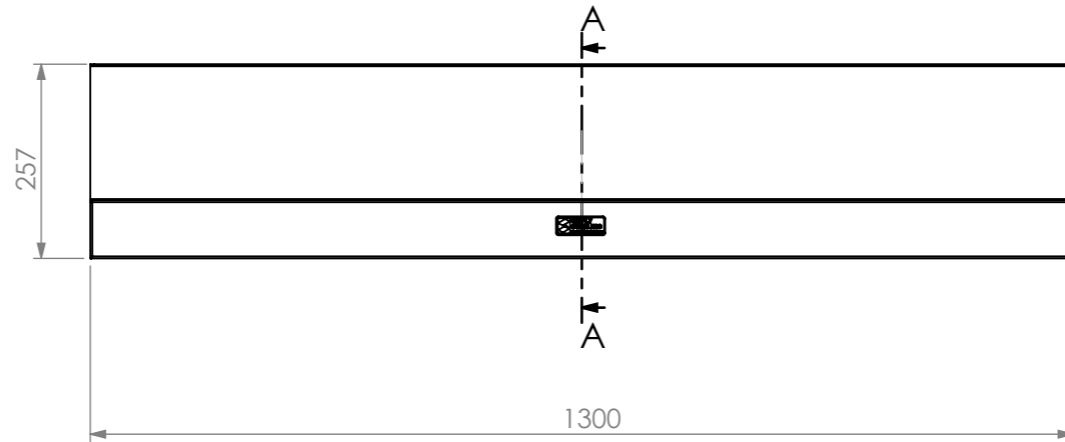

DETAIL B

DETAIL C

DETAIL E

DETAIL A

POLYURETHANE BOARD

DETAIL D

PLAN

SECTION A-A

**SBM-BS-7-1300
BEER STATION**

SIZE: A3

SCALE: 1:10

CONSTRUCTION NOTES :

1. TOPS MADE FROM 304 GRADE, 1.2mm STAINLESS STEEL.
2. SPACER MADE FROM 30mm STAINLESS STEEL SQ TUBE.