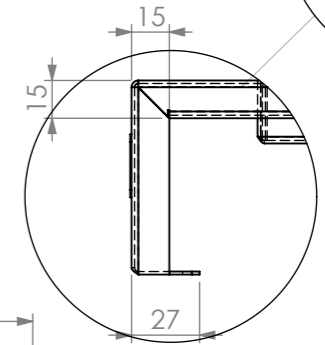

DETAIL B

DETAIL C

DETAIL E

DETAIL A

POLYURETHANE BOARD

DETAIL D

PLAN

SECTION A-A

**SBM-BS-7-1300
BEER STATION**

SIZE: A3

SCALE: 1:10

CONSTRUCTION NOTES :

1. TOPS MADE FROM 304 GRADE, 1.2mm STAINLESS STEEL.
2. SPACER MADE FROM 30mm STAINLESS STEEL SQ TUBE.