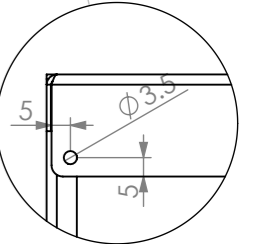

DETAIL B

DETAIL C

DETAIL E

DETAIL A

POLYURETHANE BOARD

DETAIL D

PLAN

SECTION A-A

**SBM-BS-7-1300
BEER STATION**

SIZE: A3

SCALE: 1:10

CONSTRUCTION NOTES :

1. TOPS MADE FROM 304 GRADE, 1.2mm STAINLESS STEEL.
2. SPACER MADE FROM 30mm STAINLESS STEEL SQ TUBE.