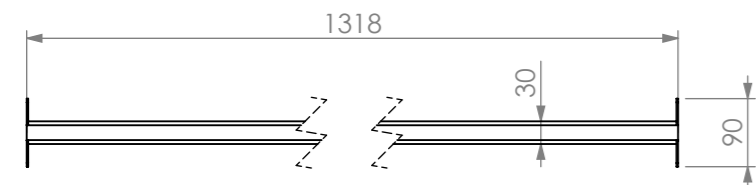

SPACER X1

SBM-BS-7-1300

**INDUSTRY
KITCHENS**

www.industrykitchens.com.au 1800 611 058

**SIMPLY
STAINLESS**

Modular Bar Solutions

COPYRIGHT © 2023

This drawing is the property of CI GROUP PTY LTD. Tradings as SIMPLY BARS and it may not be copied, reproduced or modified in whole or in part without prior written permission of CI GROUP PTY LTD. SIMPLY BARS reserves the right to change specification and design without notice.

**SBM-BS-7-1300
BEER STATION**

SIZE: A3

SCALE: 1:10

CONSTRUCTION NOTES :

1. TOPS MADE FROM 304 GRADE, 1.2mm STAINLESS STEEL.
2. SPACER MADE FROM 30mm STAINLESS STEEL SQ TUBE.