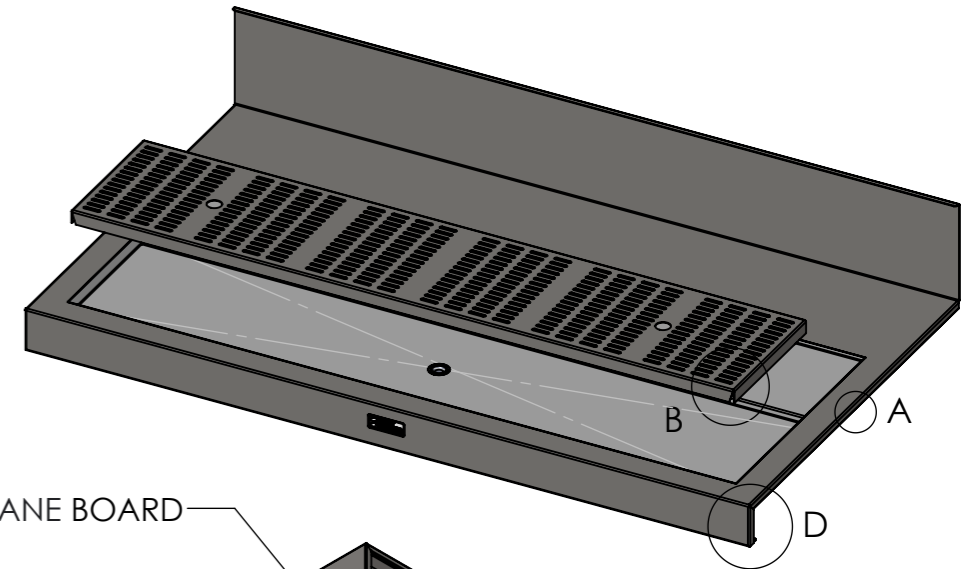

DETAIL B

DETAIL C

DETAIL E

DETAIL A

POLYURETHANE BOARD

DETAIL D

PLAN

SECTION A-A

FRONT ELEVATION

SIDE ELEVATION

SPACER X1

SBM-BS-7-1300

**INDUSTRY
KITCHENS**

www.industrykitchens.com.au 1800 611 058

**SIMPLY
STAINLESS**

Modular Bar Solutions

**SBM-BS-7-1300
BEER STATION**

SIZE: A3

SCALE: 1:10

CONSTRUCTION NOTES :

1. TOPS MADE FROM 304 GRADE, 1.2mm STAINLESS STEEL.
2. SPACER MADE FROM 30mm STAINLESS STEEL SQ TUBE.